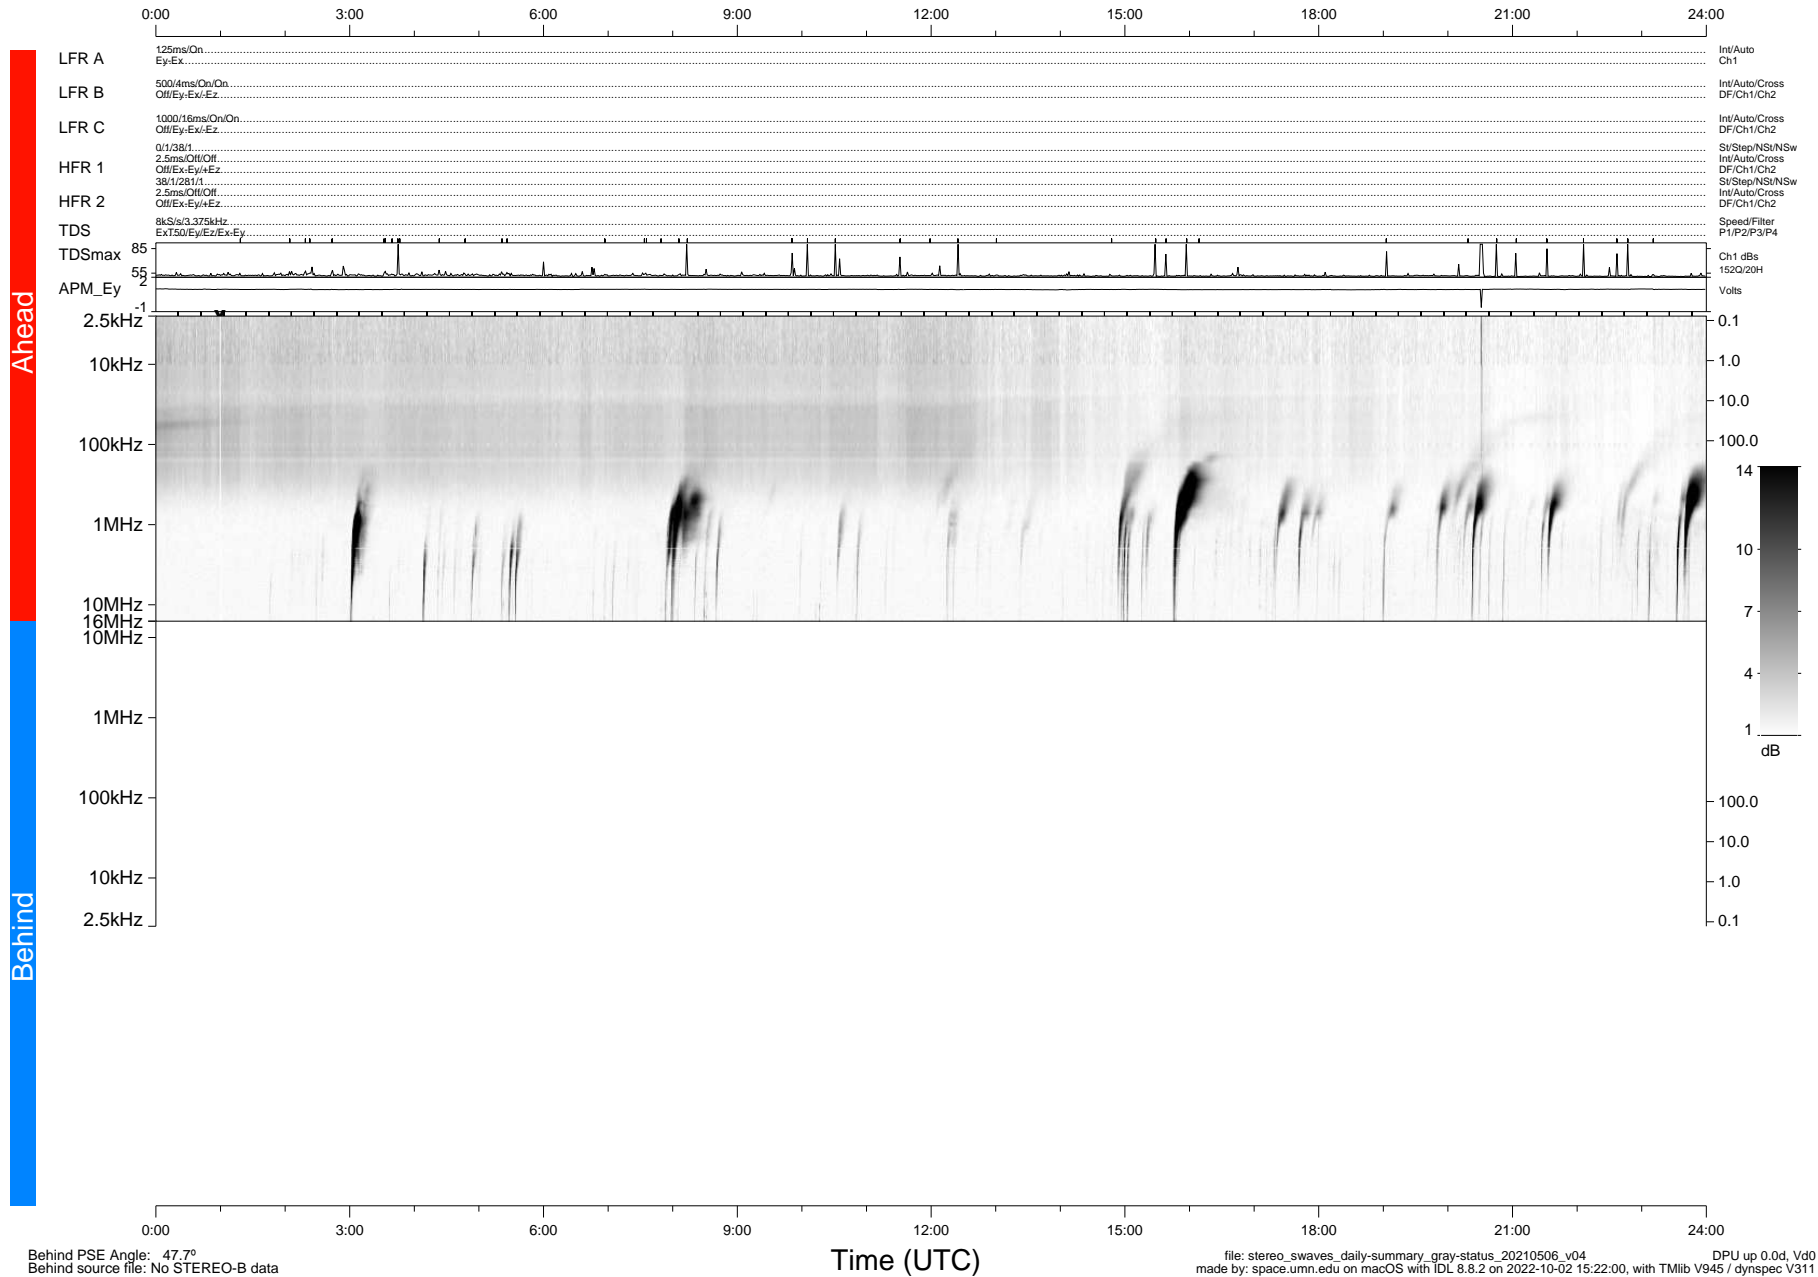

# STEREO/WAVES Daily Summary - 06-May-2021 (DOY 126)

Ahead source file: swaves\_ahead\_2021\_126\_1\_05.fin (Recovery: 100.0% HK, 92% Pkts)  
 Ahead PSE Angle: -52.4°

DPU up 2129.9d, V412d38

Behind PSE Angle: 47.7°  
 Behind source file: No STEREO-B data

Time (UTC)

file: stereo\_swaves\_daily-summary\_gray-status\_20210506\_v04  
 DPU up 0.0d, Vd0  
 made by: space.umn.edu on macOS with IDL 8.8.2 on 2022-10-02 15:22:00, with TLib V945 / dynspec V311