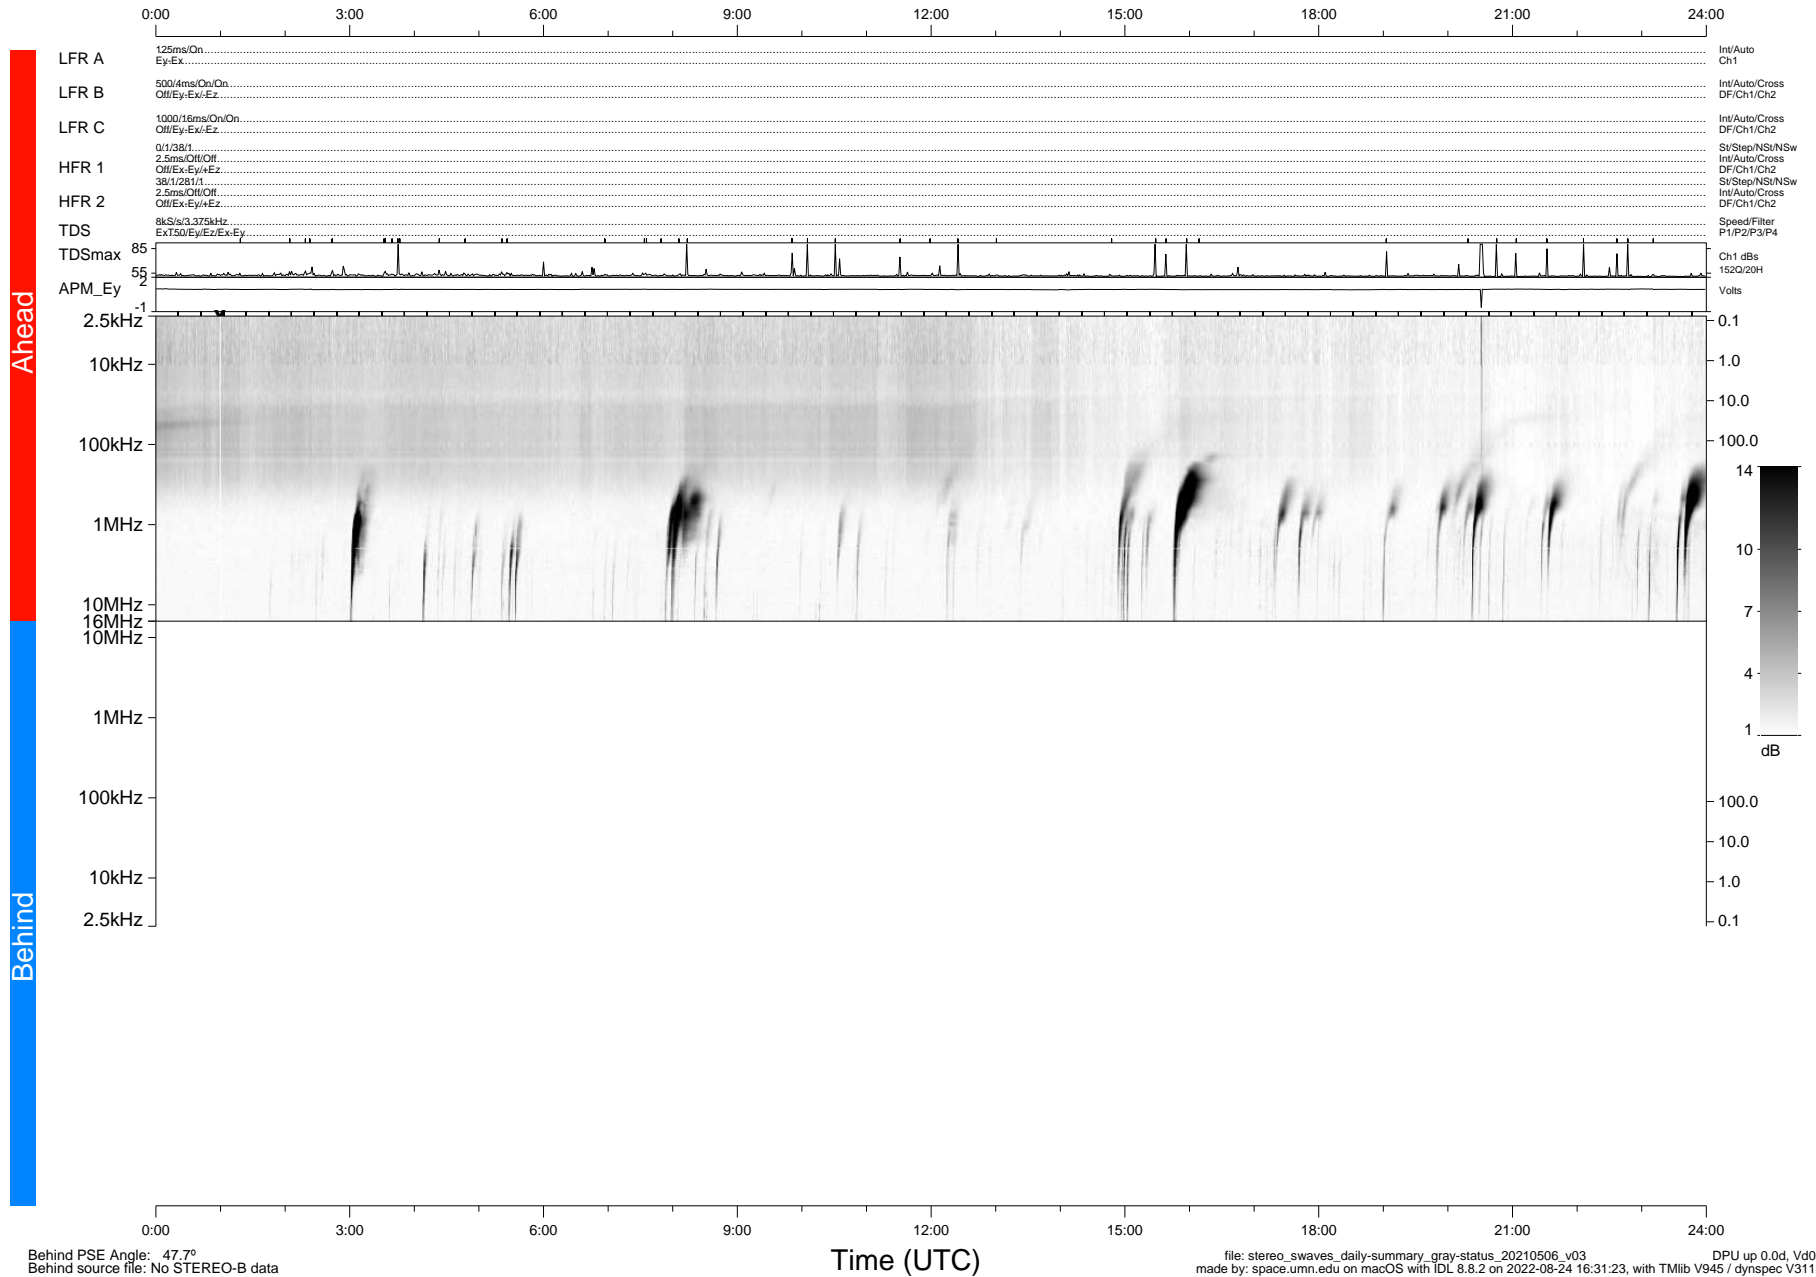

STEREO/WAVES Daily Summary - 06-May-2021 (DOY 126)

Ahead source file: swaves_ahead_2021_126_1_05.fin (Recovery: 100.0% HK, 92% Pkts)
 Ahead PSE Angle: -52.4°

DPU up 2129.9d, V412d38

Behind PSE Angle: 47.7°
 Behind source file: No STEREO-B data

Time (UTC)

file: stereo_swaves_daily-summary_gray-status_20210506_v03 DPU up 0.0d, Vd0
 made by: space.umn.edu on macOS with IDL 8.8.2 on 2022-08-24 16:31:23, with TLib V945 / dynspec V311