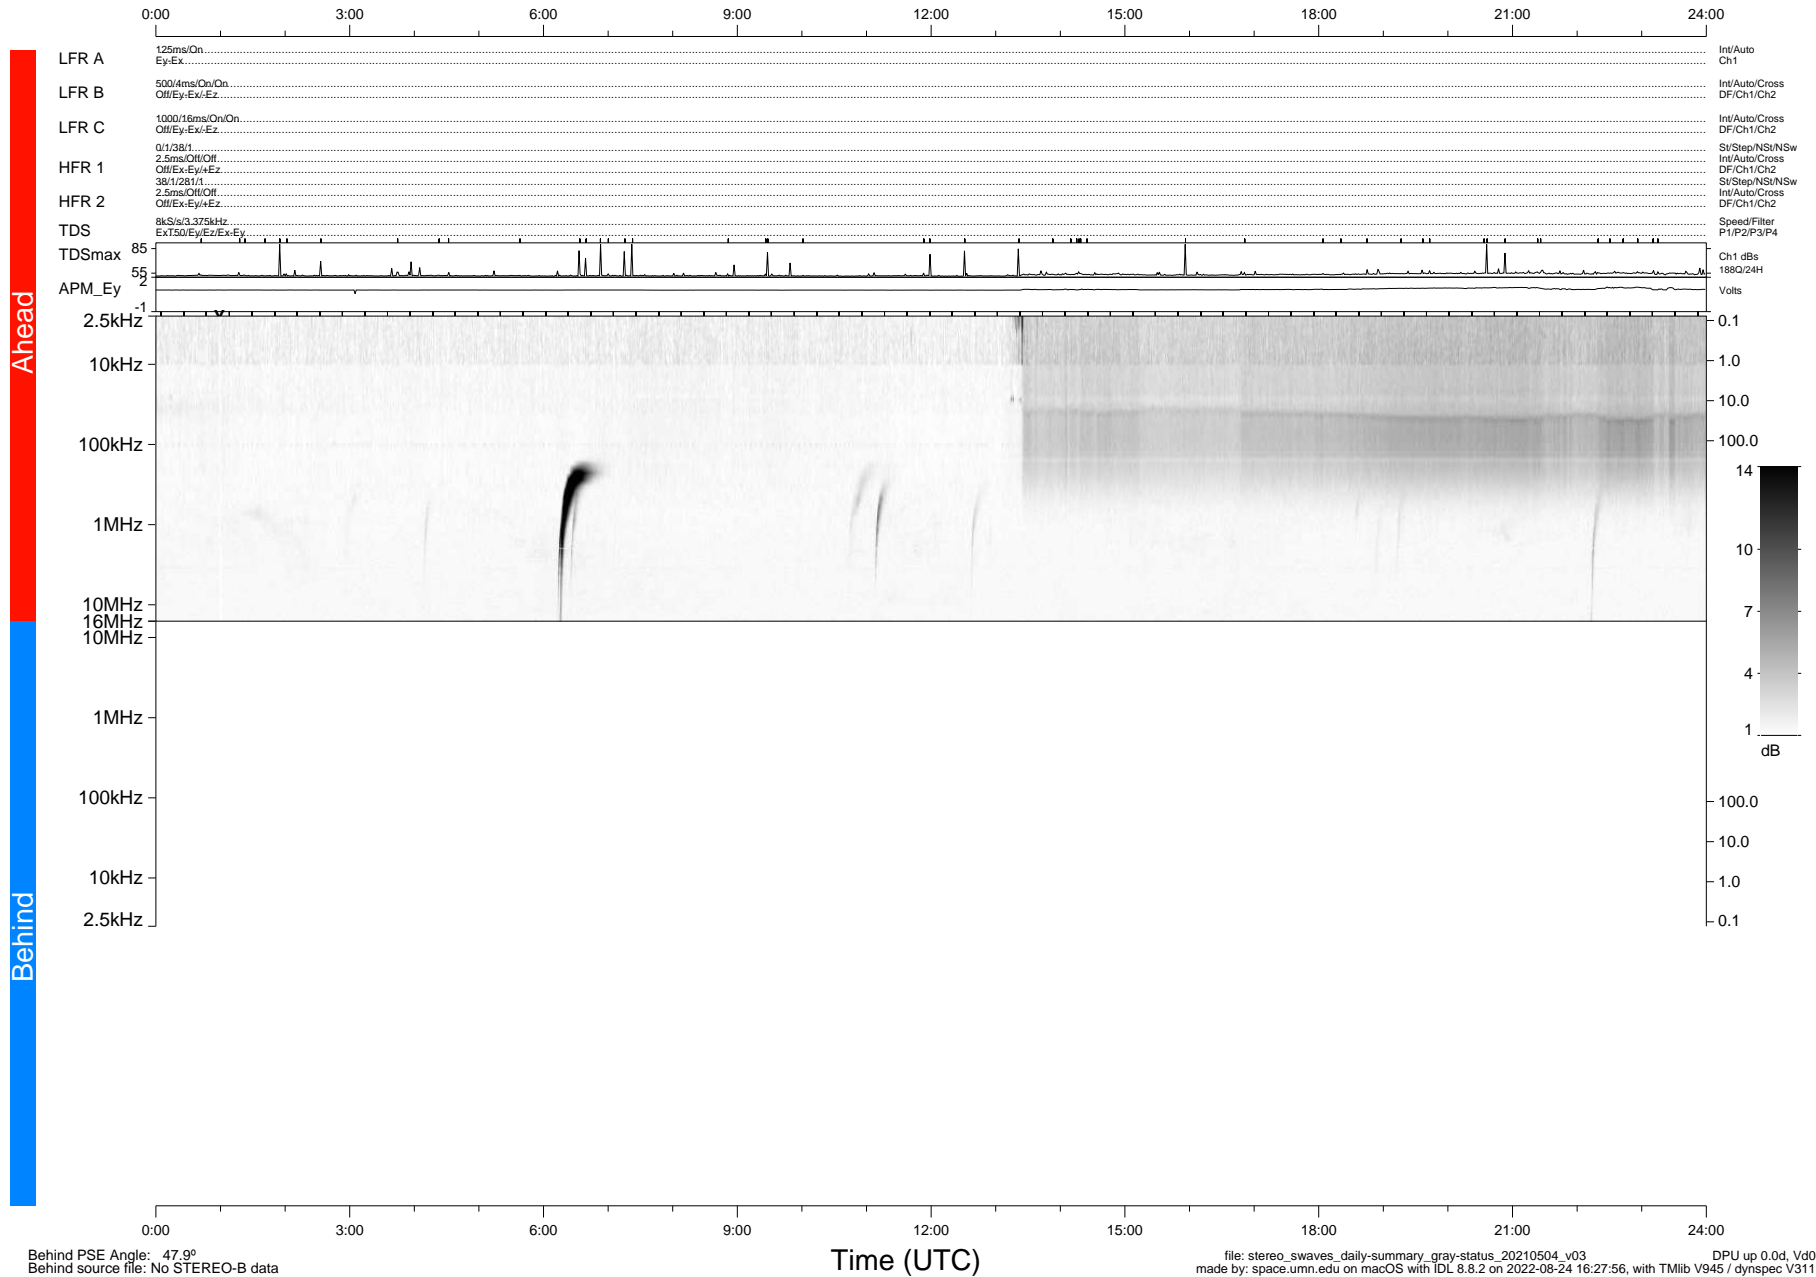

# STEREO/WAVES Daily Summary - 04-May-2021 (DOY 124)

Ahead source file: swaves\_ahead\_2021\_124\_1\_06.fin (Recovery: 100.0% HK, 98% Pkts)  
 Ahead PSE Angle: -52.6°

DPU up 2127.9d, V412d38

Behind PSE Angle: 47.9°  
 Behind source file: No STEREO-B data

file: stereo\_swaves\_daily-summary\_gray-status\_20210504\_v03  
 made by: space.umn.edu on macOS with IDL 8.8.2 on 2022-08-24 16:27:56, with TLib V945 / dynspec V311  
 DPU up 0.0d, Vd0