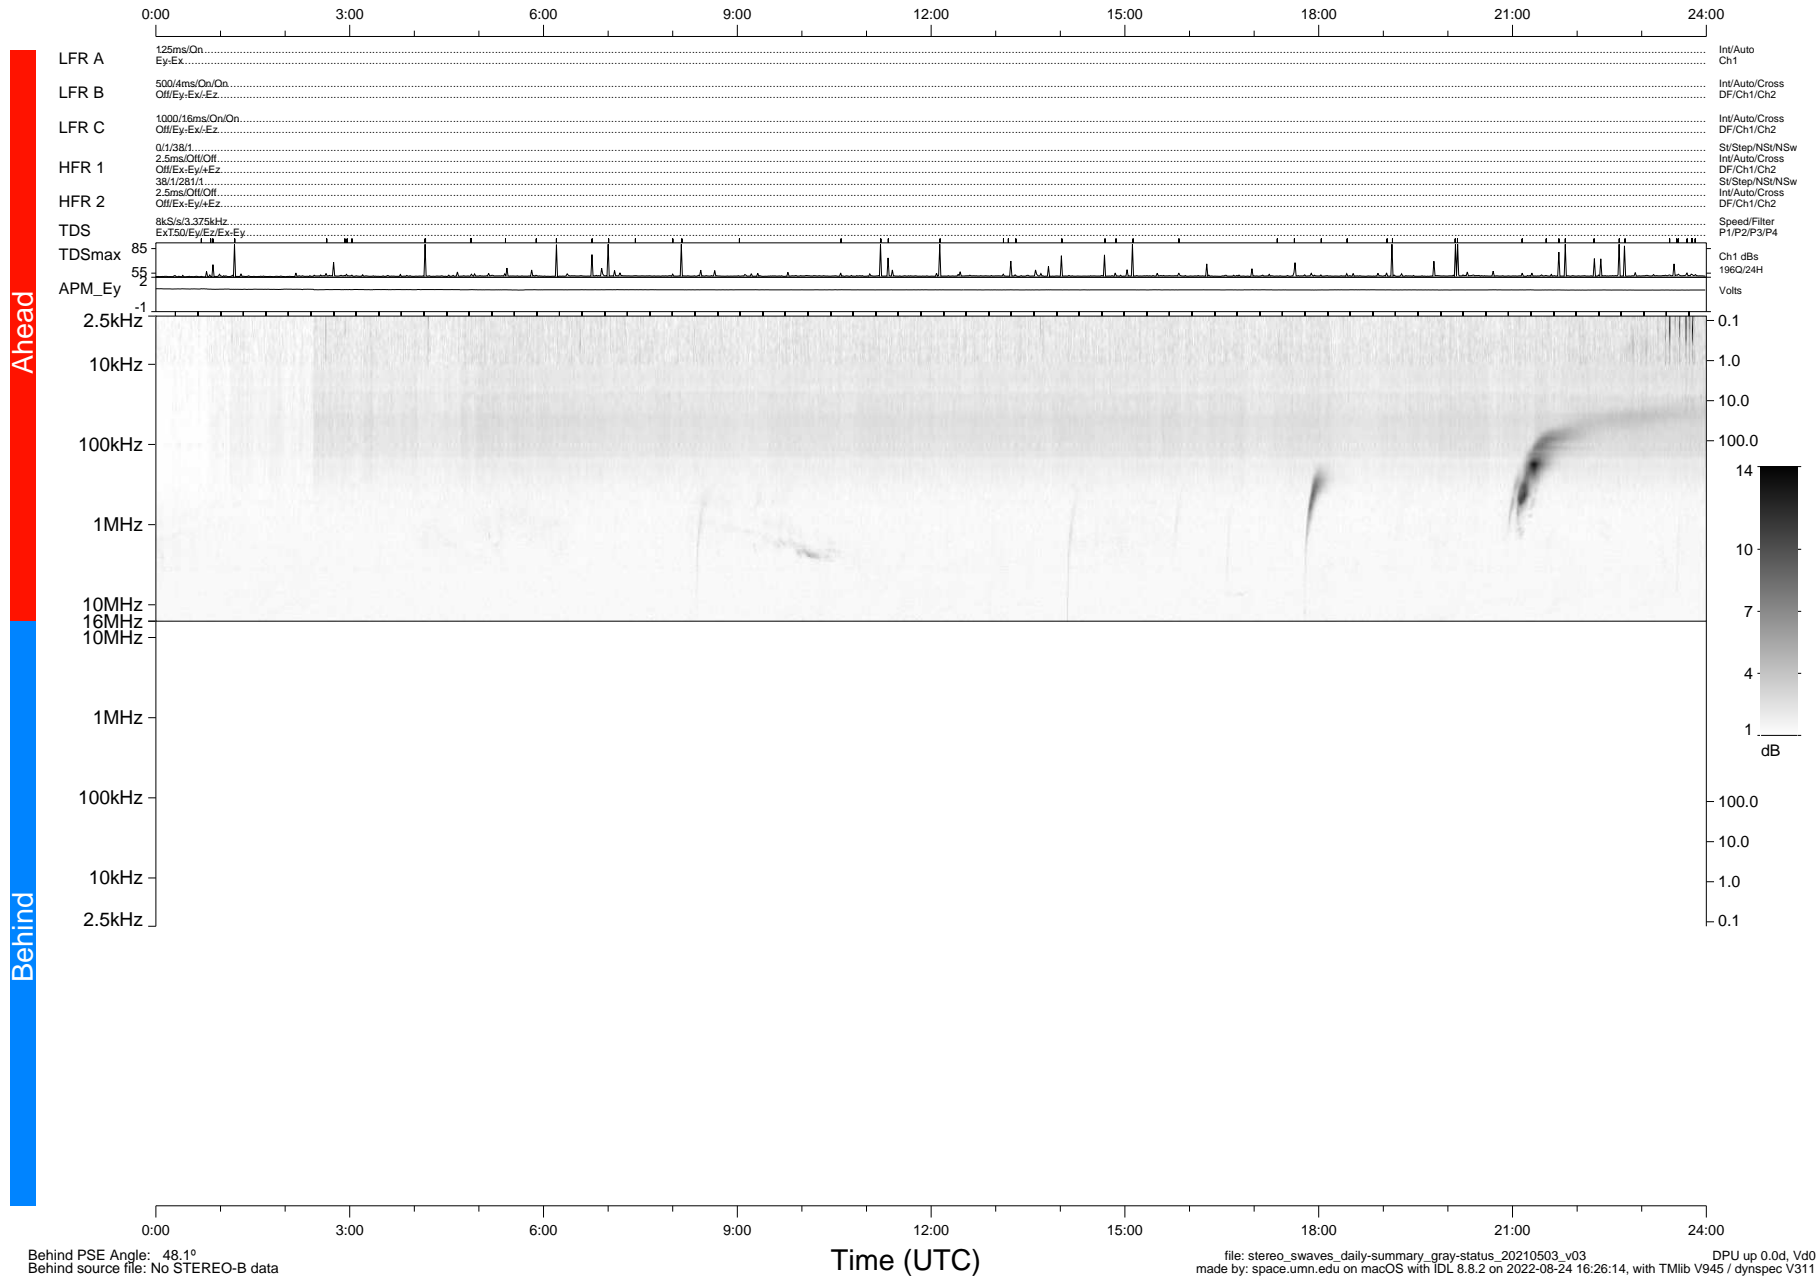

STEREO/WAVES Daily Summary - 03-May-2021 (DOY 123)

Ahead source file: swaves_ahead_2021_123_1_05.fin (Recovery: 100.0% HK, 99% Pkts)
 Ahead PSE Angle: -52.6°

DPU up 2126.9d, V412d38

Behind PSE Angle: 48.1°
 Behind source file: No STEREO-B data

file: stereo_swaves_daily-summary_gray-status_20210503_v03 DPU up 0.0d, Vd0
 made by: space.umn.edu on macOS with IDL 8.8.2 on 2022-08-24 16:26:14, with TLib V945 / dynspec V311