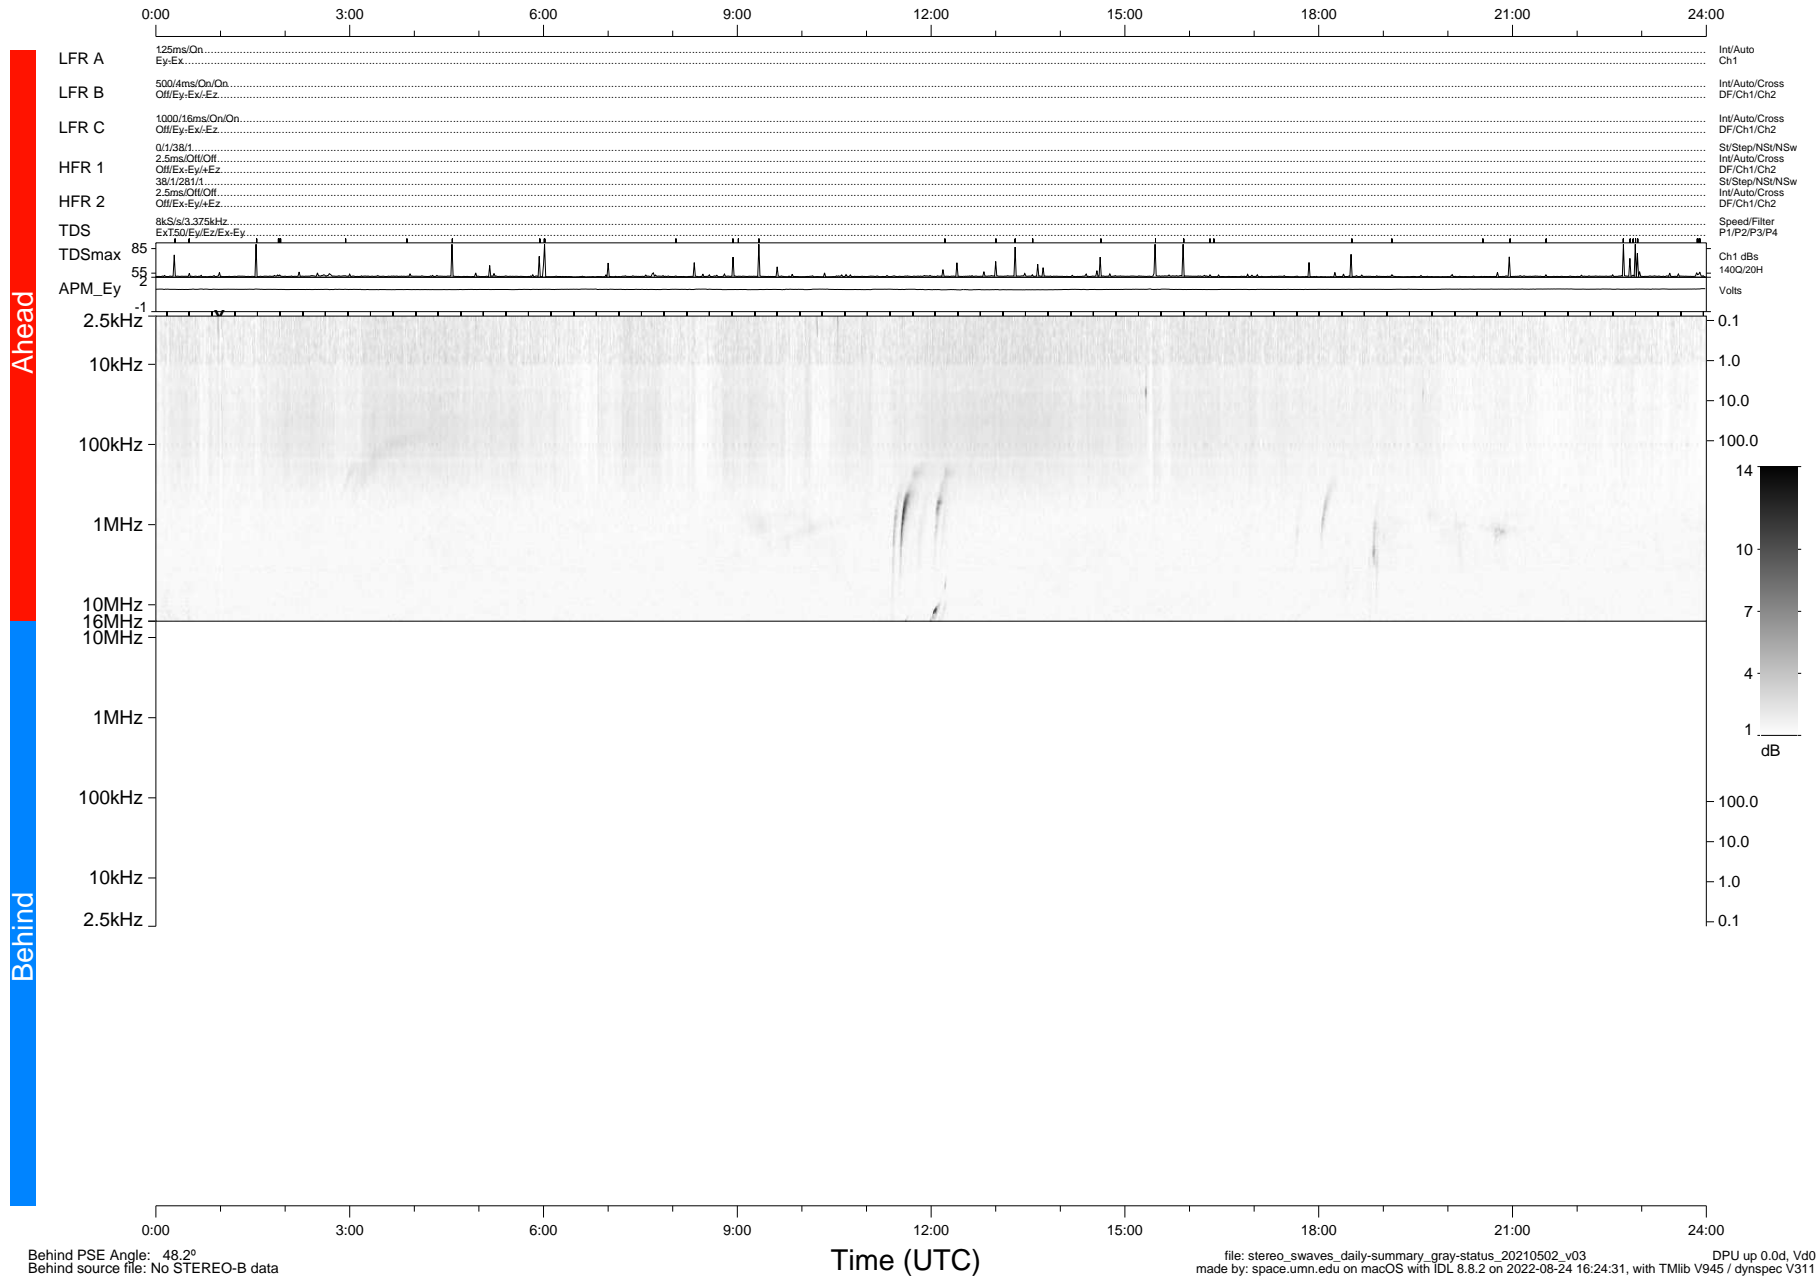

STEREO/WAVES Daily Summary - 02-May-2021 (DOY 122)

Ahead source file: swaves_ahead_2021_122_1_05.fin (Recovery: 100.0% HK, 90% Pkts)
 Ahead PSE Angle: -52.6°

DPU up 2125.9d, V412d38

Behind PSE Angle: 48.2°
 Behind source file: No STEREO-B data

file: stereo_swaves_daily-summary_gray-status_20210502_v03
 made by: space.umn.edu on macOS with IDL 8.8.2 on 2022-08-24 16:24:31, with Tlib V945 / dynspec V311
 DPU up 0.0d, Vd0