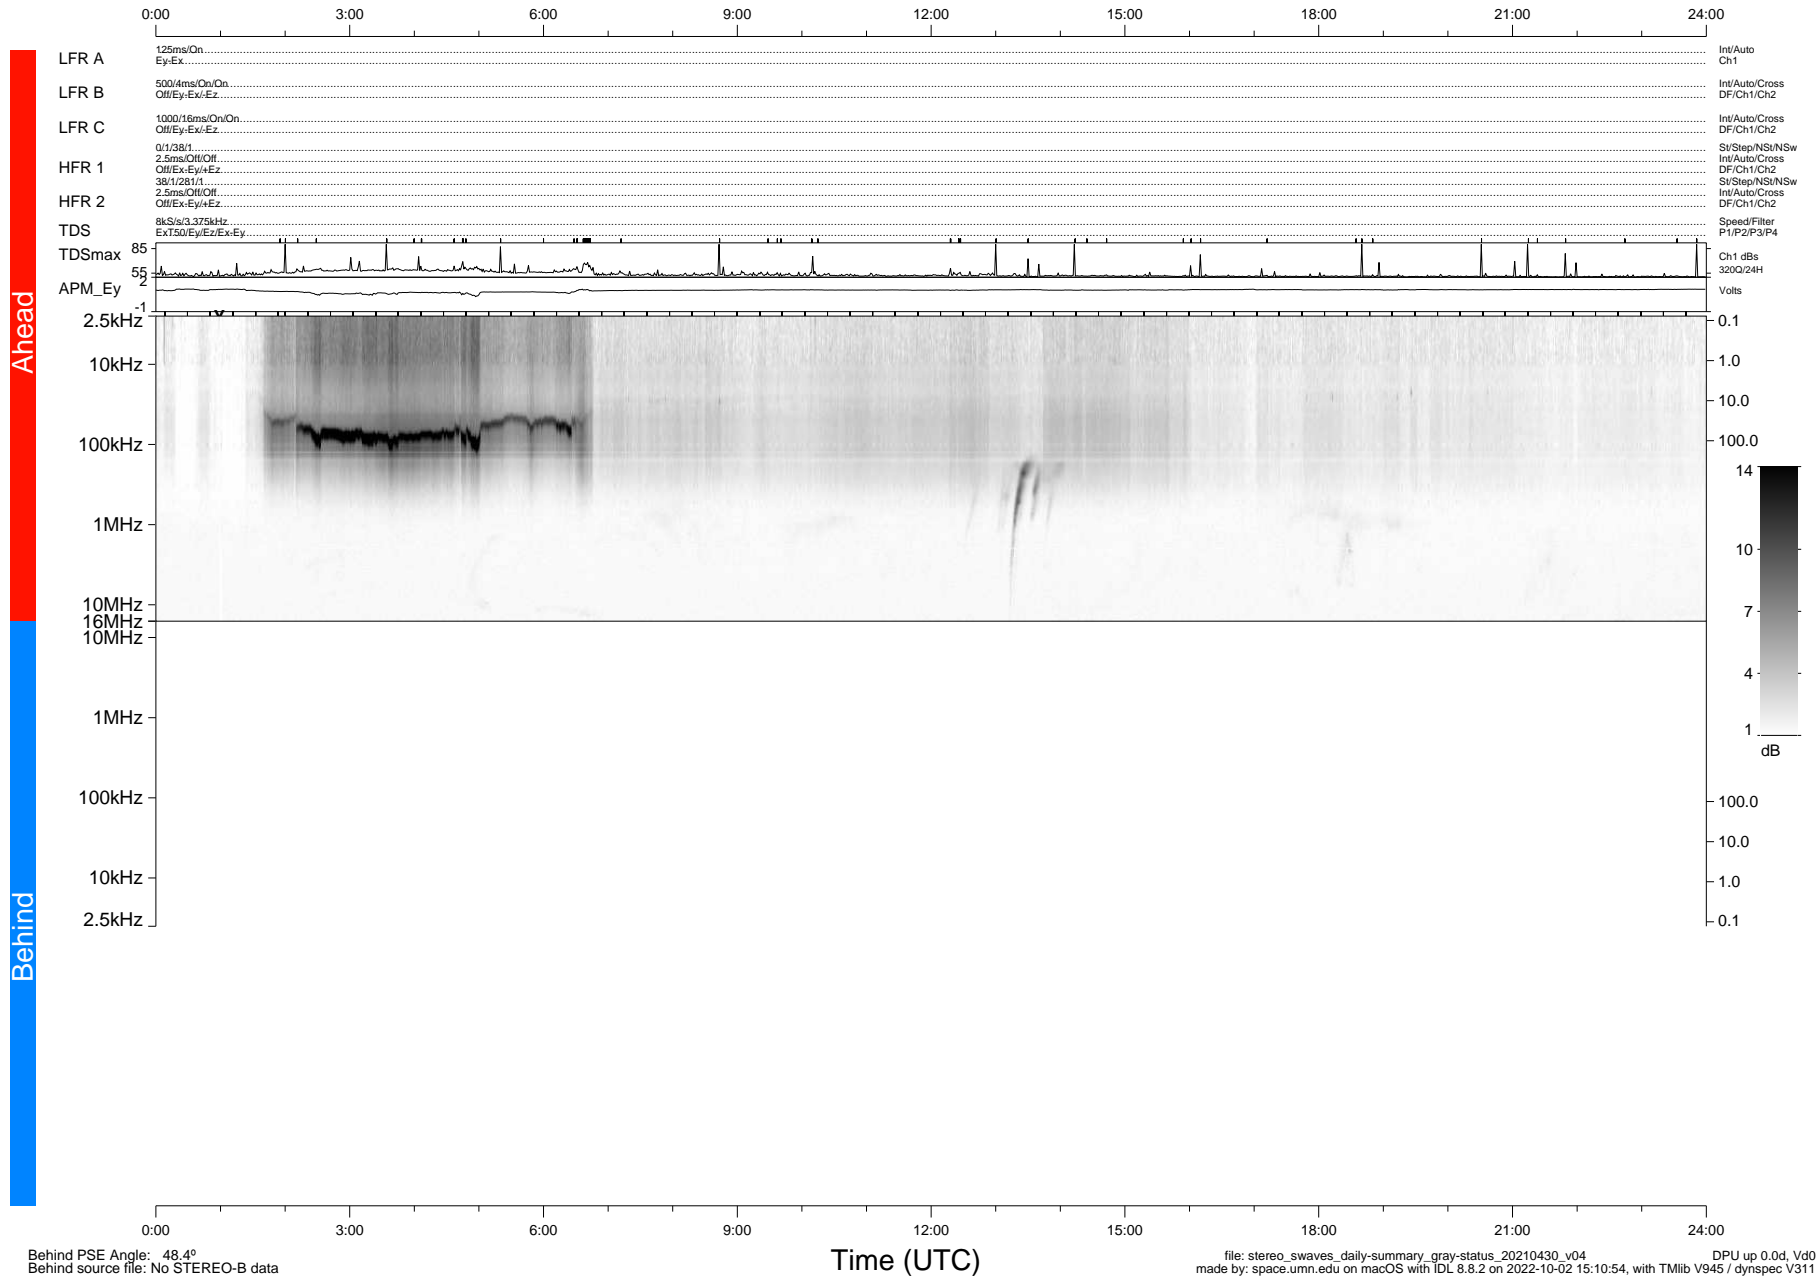

STEREO/WAVES Daily Summary - 30-Apr-2021 (DOY 120)

Ahead source file: swaves_ahead_2021_120_1_05.fin (Recovery: 100.0% HK, 117% Pkts)
 Ahead PSE Angle: -52.8°

DPU up 2123.9d, V412d38

Behind PSE Angle: 48.4°
 Behind source file: No STEREO-B data

file: stereo_swaves_daily-summary_gray-status_20210430_v04
 made by: space.umn.edu on macOS with IDL 8.8.2 on 2022-10-02 15:10:54, with Tlib V945 / dynspec V311
 DPU up 0.0d, Vd0