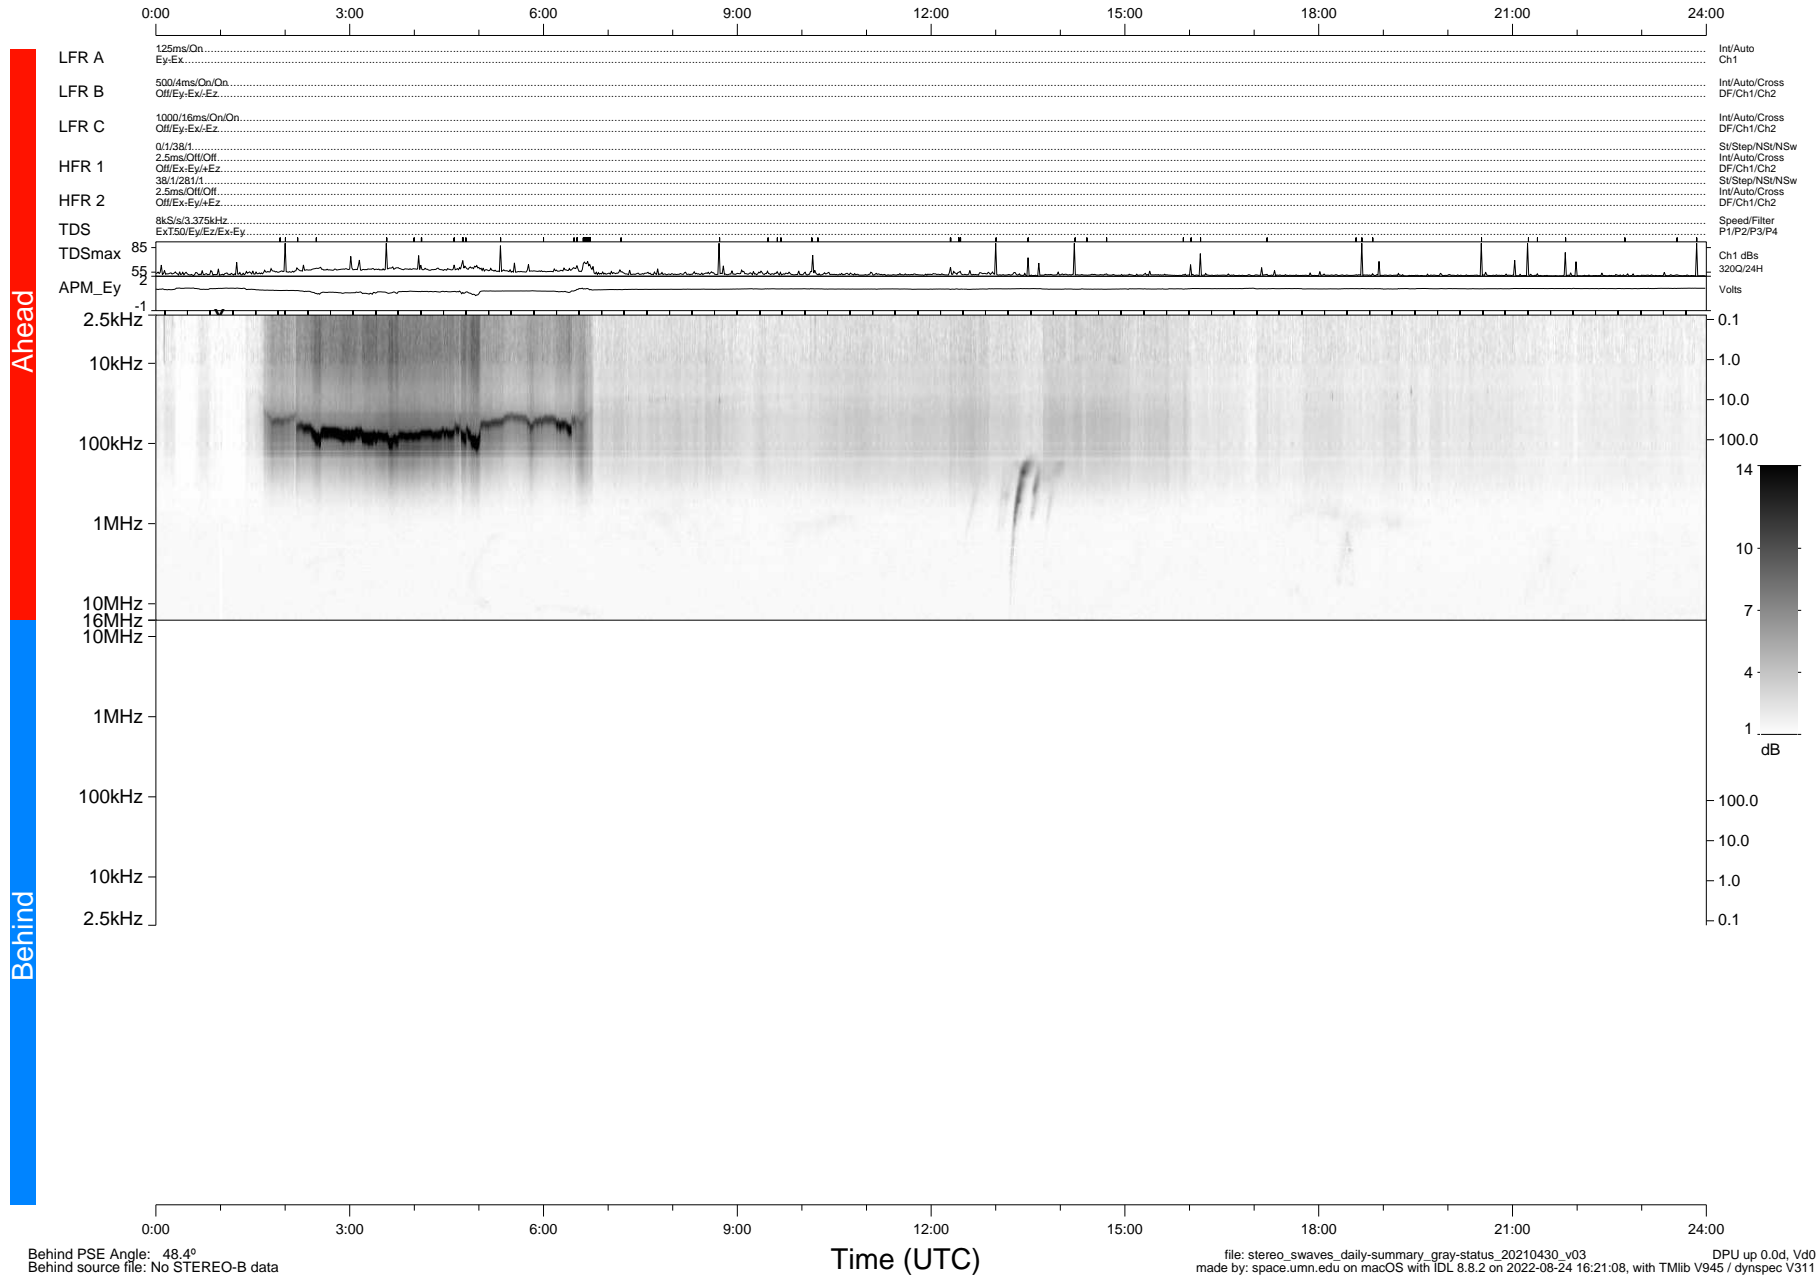

STEREO/WAVES Daily Summary - 30-Apr-2021 (DOY 120)

Ahead source file: swaves_ahead_2021_120_1_05.fin (Recovery: 100.0% HK, 117% Pkts)
 Ahead PSE Angle: -52.8°

DPU up 2123.9d, V412d38

Behind PSE Angle: 48.4°
 Behind source file: No STEREO-B data

Time (UTC)

file: stereo_swaves_daily-summary_gray-status_20210430_v03 DPU up 0.0d, Vd0
 made by: space.umn.edu on macOS with IDL 8.8.2 on 2022-08-24 16:21:08, with Tlib V945 / dynspec V311