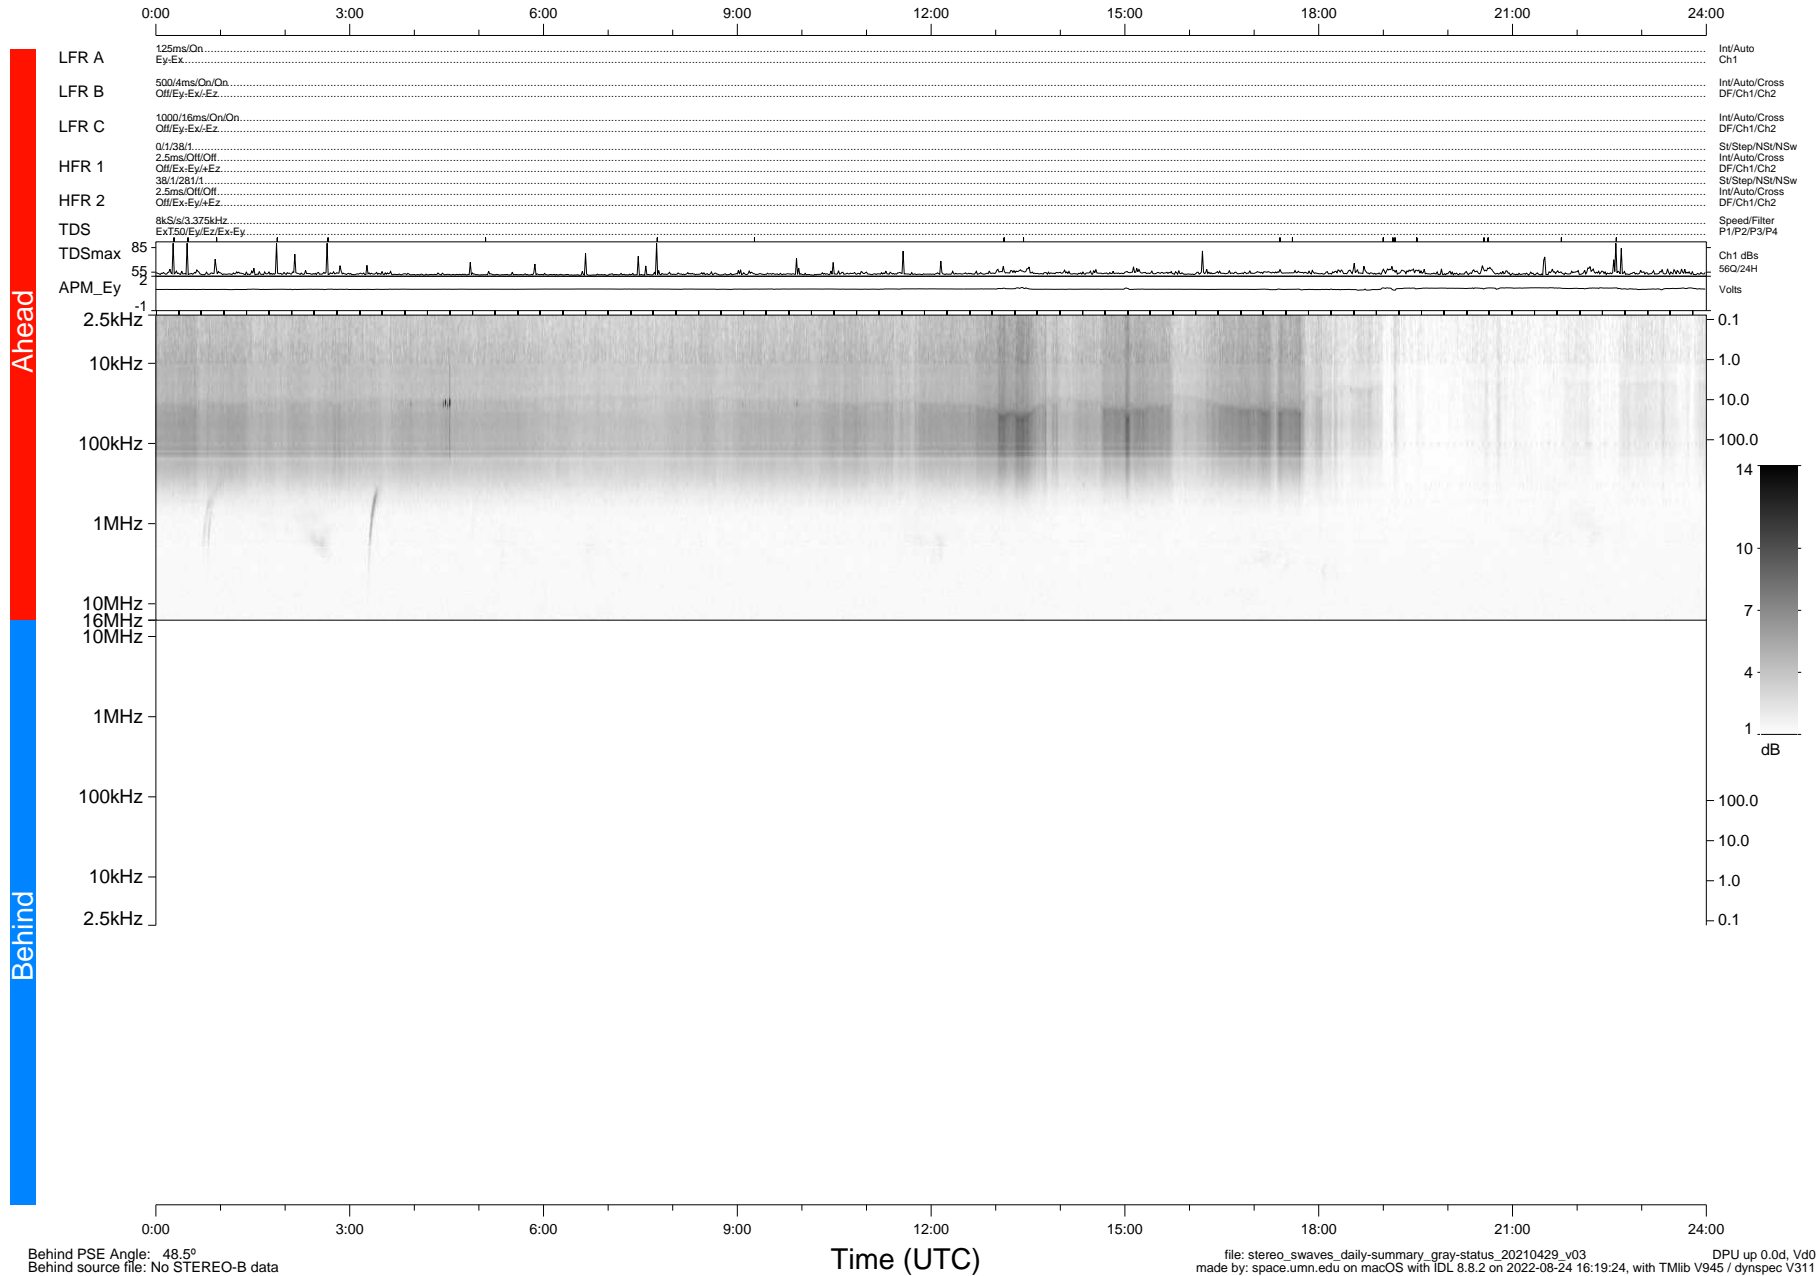

STEREO/WAVES Daily Summary - 29-Apr-2021 (DOY 119)

Ahead source file: swaves_ahead_2021_119_1_05.fin (Recovery: 100.0% HK, 78% Pkts)
 Ahead PSE Angle: -52.8°

DPU up 2122.9d, V412d38

Behind PSE Angle: 48.5°
 Behind source file: No STEREO-B data

file: stereo_swaves_daily-summary_gray-status_20210429_v03
 made by: space.umn.edu on macOS with TDL 8.8.2 on 2022-08-24 16:19:24, with Tlib V945 / dynspec V311
 DPU up 0.0d, Vd0