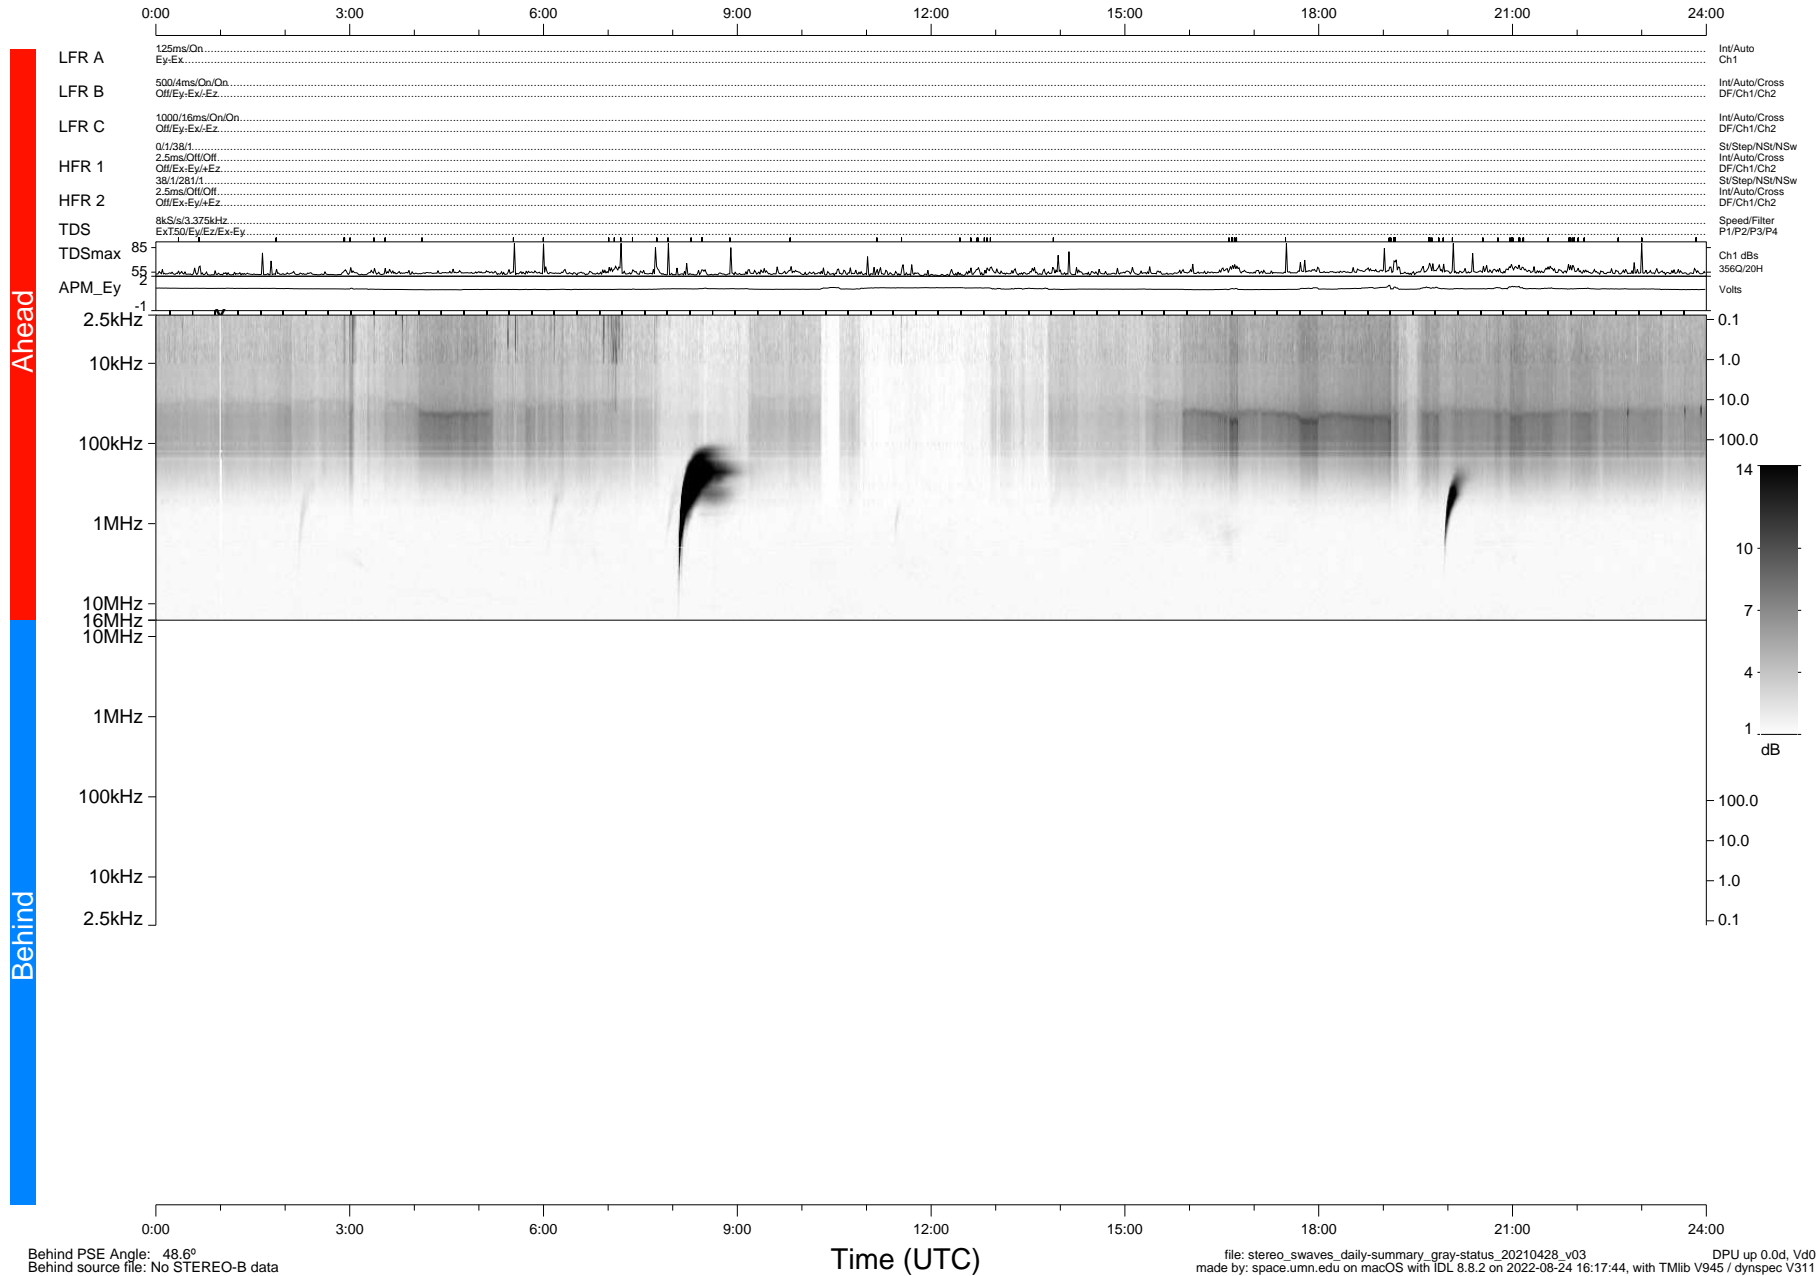

STEREO/WAVES Daily Summary - 28-Apr-2021 (DOY 118)

Ahead source file: swaves_ahead_2021_118_1_05.fin (Recovery: 100.1% HK, 122% Pkts)
 Ahead PSE Angle: -52.9°

DPU up 2121.9d, V412d38

Behind PSE Angle: 48.6°
 Behind source file: No STEREO-B data

file: stereo_swaves_daily-summary_gray-status_20210428_v03
 made by: space.umn.edu on macOS with TDL 8.8.2 on 2022-08-24 16:17:44, with Tlib V945 / dynspec V311
 DPU up 0.0d, Vd0