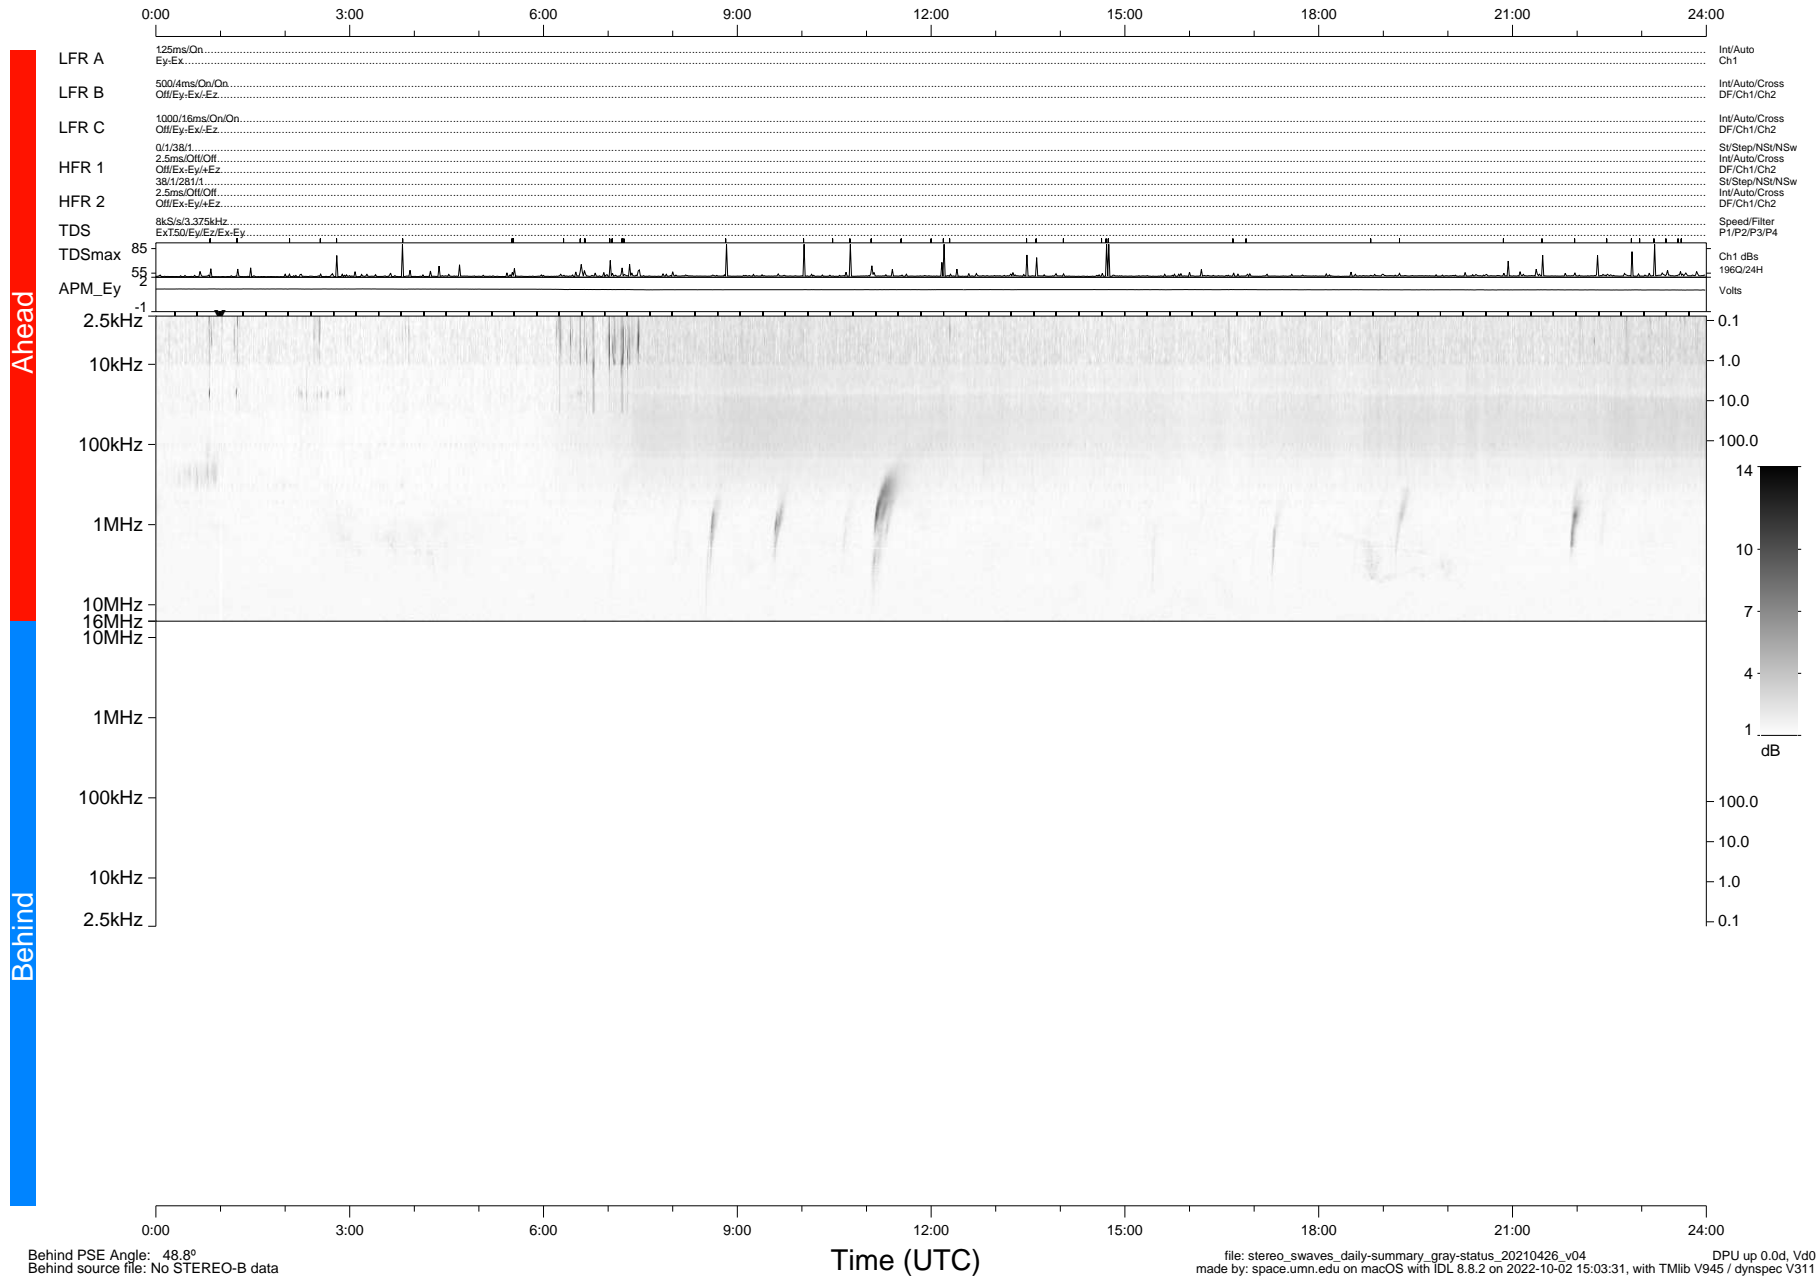

STEREO/WAVES Daily Summary - 26-Apr-2021 (DOY 116)

Ahead source file: swaves_ahead_2021_116_1_05.fin (Recovery: 100.0% HK, 99% Pkts)
 Ahead PSE Angle: -53.1°

DPU up 2119.9d, V412d38

Behind PSE Angle: 48.8°
 Behind source file: No STEREO-B data

file: stereo_swaves_daily-summary_gray-status_20210426_v04
 made by: space.umn.edu on macOS with IDL 8.8.2 on 2022-10-02 15:03:31, with TLib V945 / dynspec V311
 DPU up 0.0d, Vd0