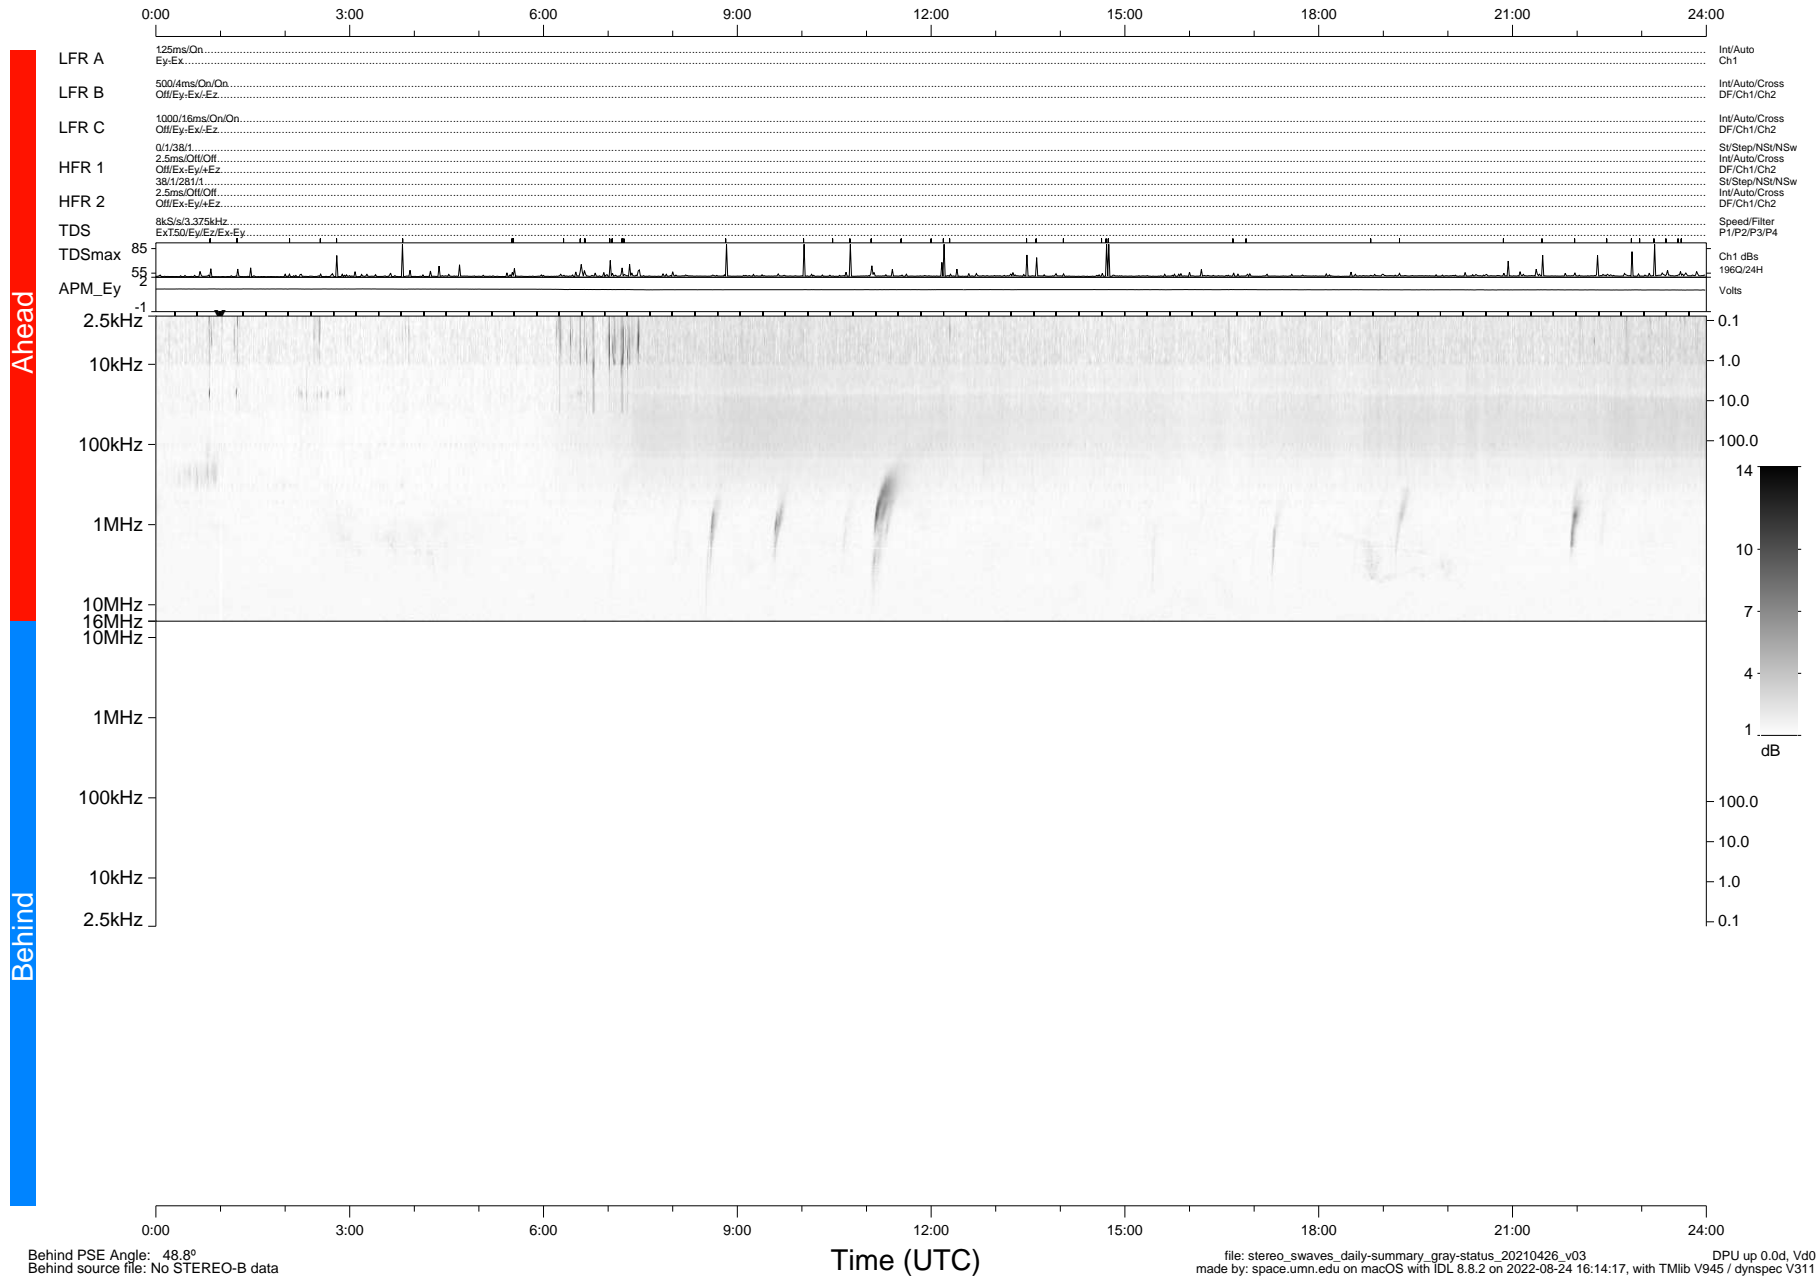

STEREO/WAVES Daily Summary - 26-Apr-2021 (DOY 116)

Ahead source file: swaves_ahead_2021_116_1_05.fin (Recovery: 100.0% HK, 99% Pkts)
 Ahead PSE Angle: -53.1°

DPU up 2119.9d, V412d38

Behind PSE Angle: 48.8°
 Behind source file: No STEREO-B data

file: stereo_swaves_daily-summary_gray-status_20210426_v03
 made by: space.umn.edu on macOS with IDL 8.8.2 on 2022-08-24 16:14:17, with TLib V945 / dynspec V311
 DPU up 0.0d, Vd0