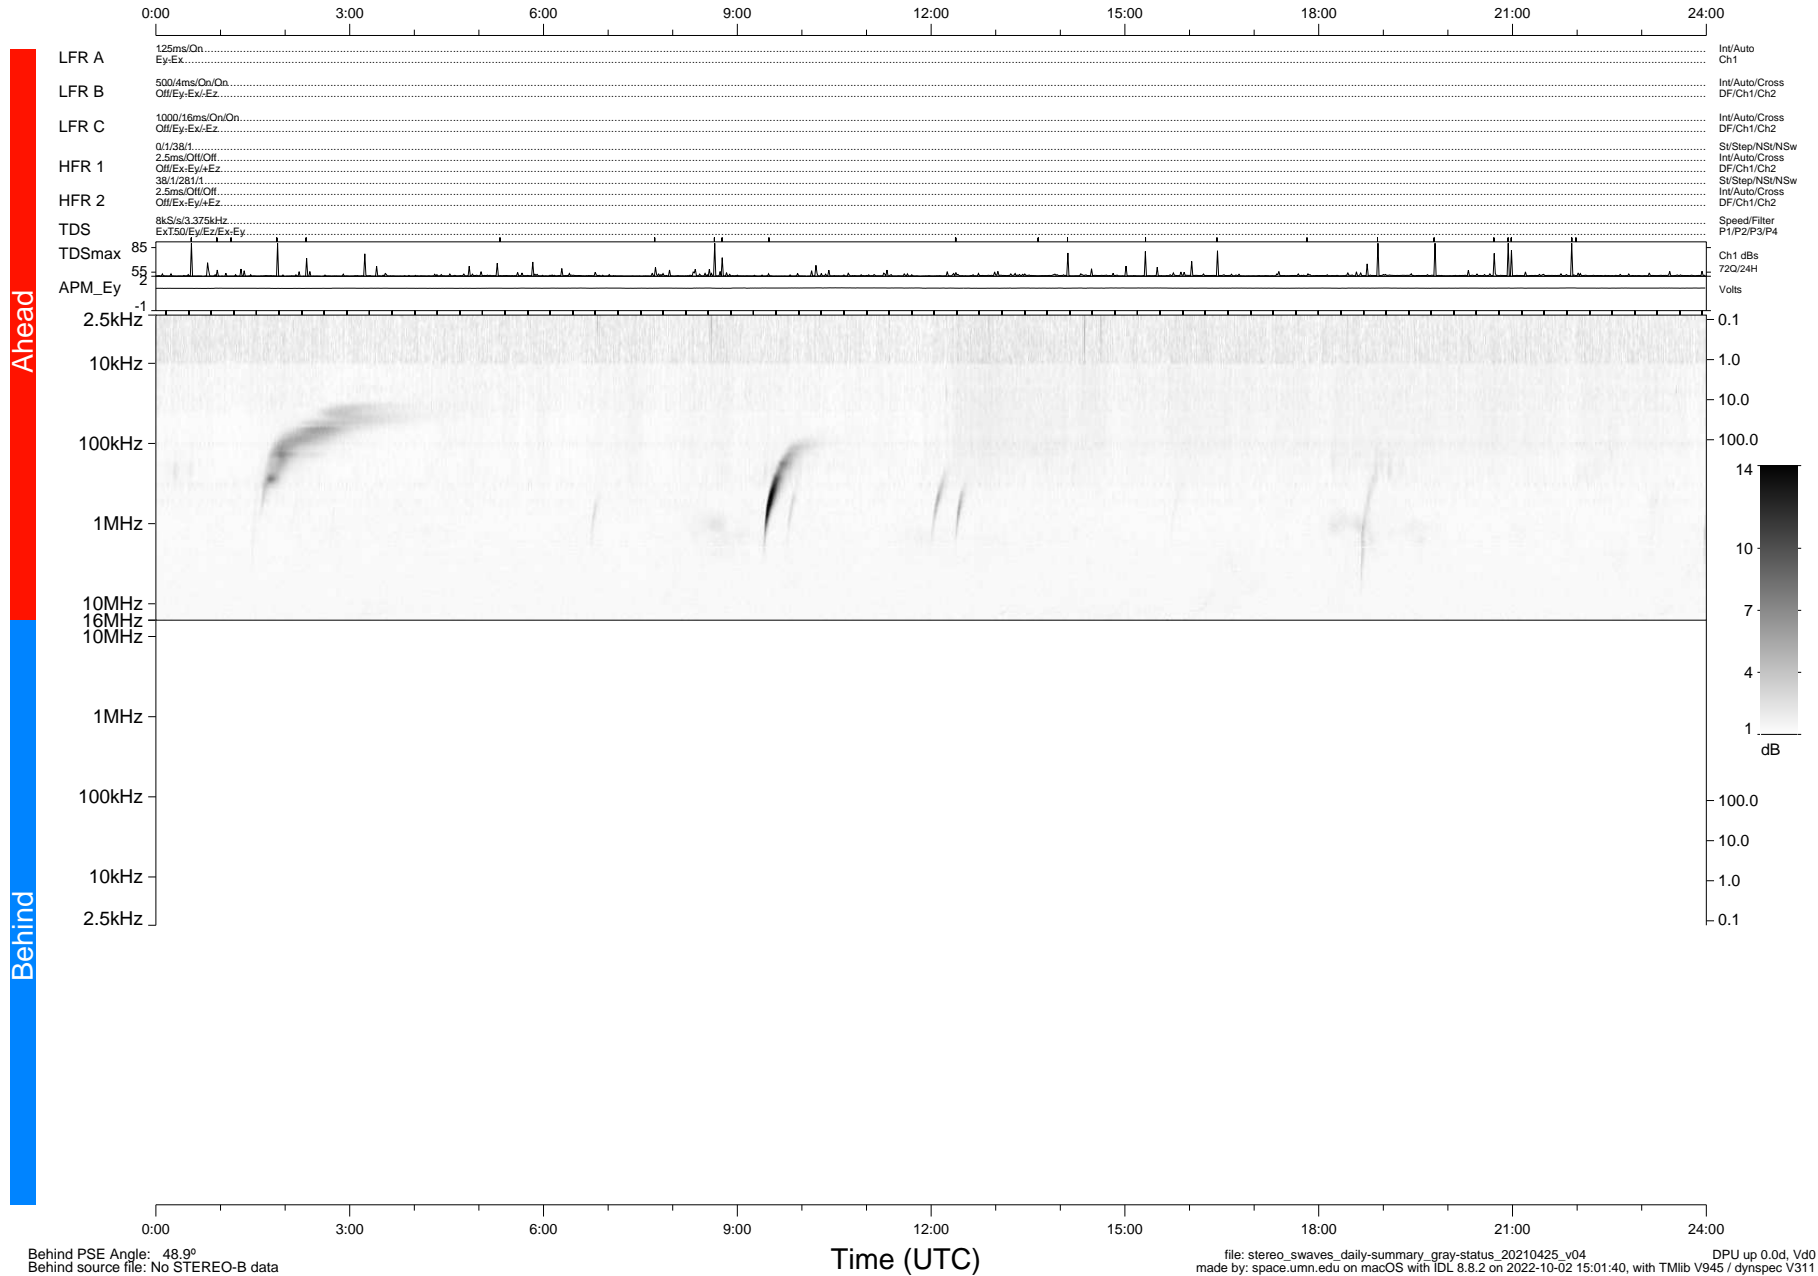

STEREO/WAVES Daily Summary - 25-Apr-2021 (DOY 115)

Ahead source file: swaves_ahead_2021_115_1_05.fin (Recovery: 100.0% HK, 81% PKts)
 Ahead PSE Angle: -53.1°

DPU up 2118.9d, V412d38

Behind PSE Angle: 48.9°
 Behind source file: No STEREO-B data

file: stereo_swaves_daily-summary_gray-status_20210425_v04
 made by: space.umn.edu on macOS with IDL 8.8.2 on 2022-10-02 15:01:40, with Tlib V945 / dynspec V311
 DPU up 0.0d, Vd0