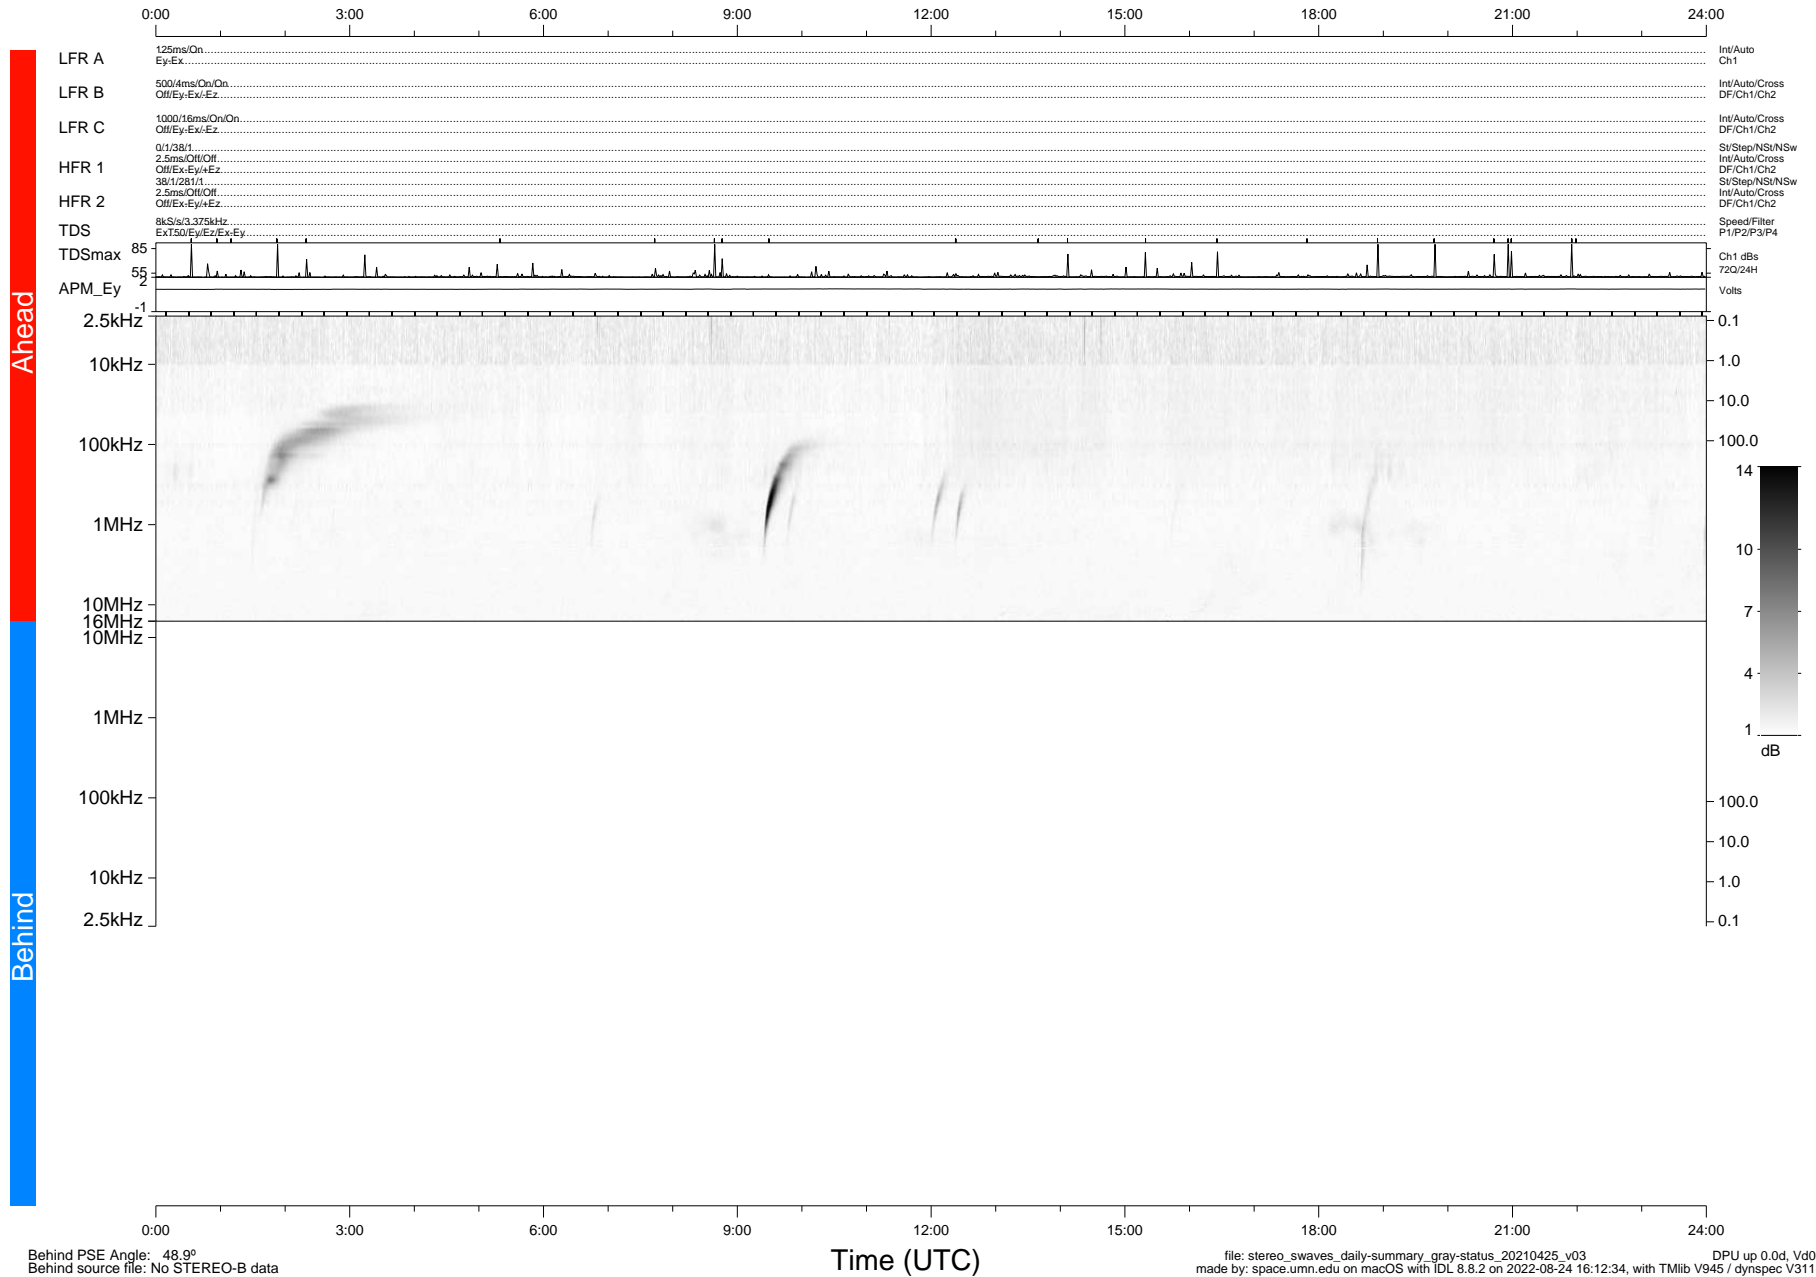

STEREO/WAVES Daily Summary - 25-Apr-2021 (DOY 115)

Ahead source file: swaves_ahead_2021_115_1_05.fin (Recovery: 100.0% HK, 81% PKts)
 Ahead PSE Angle: -53.1°

DPU up 2118.9d, V412d38

Behind PSE Angle: 48.9°
 Behind source file: No STEREO-B data

Time (UTC)

file: stereo_swaves_daily-summary_gray-status_20210425_v03 DPU up 0.0d, Vd0
 made by: space.umn.edu on macOS with IDL 8.8.2 on 2022-08-24 16:12:34, with TLib V945 / dynspec V311