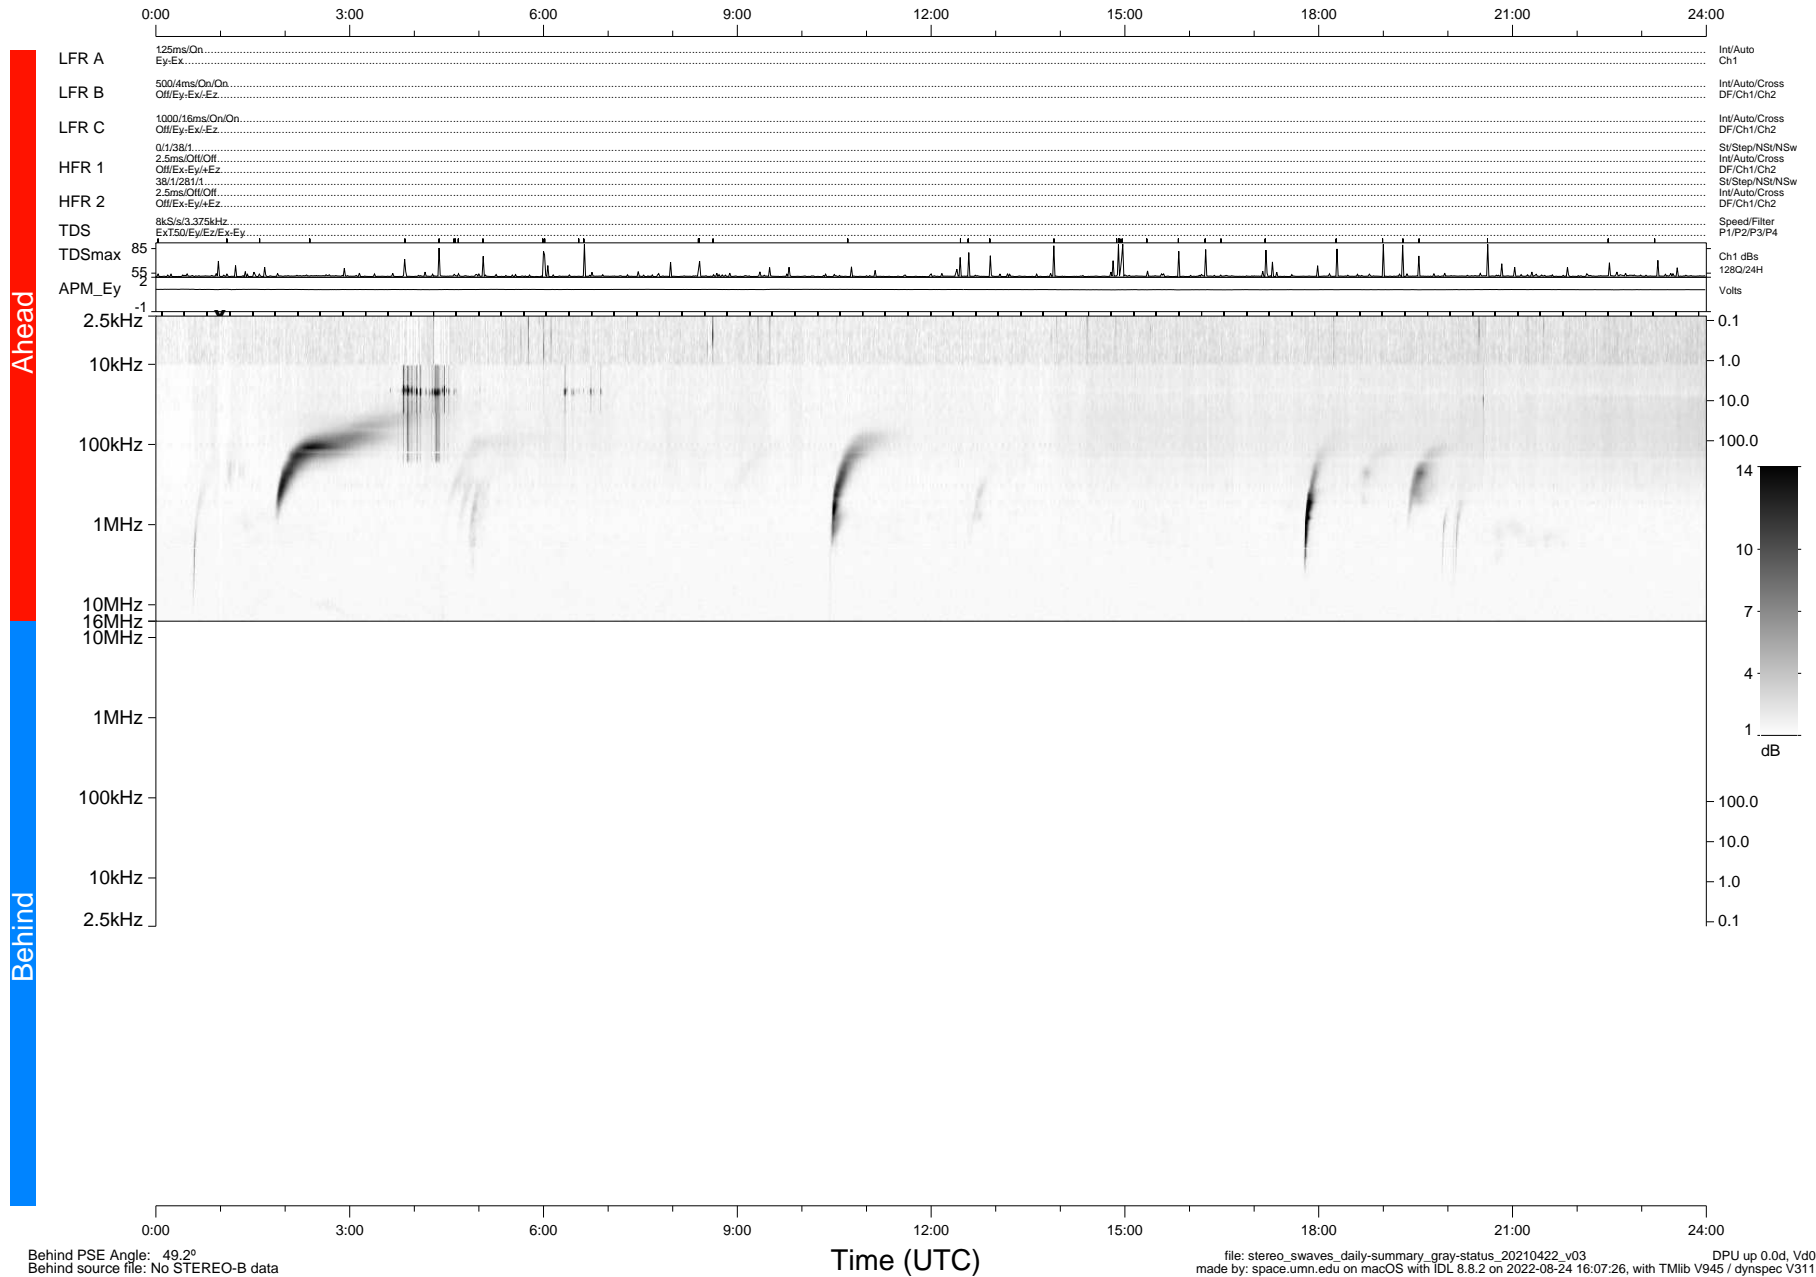

STEREO/WAVES Daily Summary - 22-Apr-2021 (DOY 112)

Ahead source file: swaves_ahead_2021_112_1_06.fin (Recovery: 100.0% HK, 89% Pkts)
 Ahead PSE Angle: -53.3°

DPU up 2115.9d, V412d38

Behind PSE Angle: 49.2°
 Behind source file: No STEREO-B data

file: stereo_swaves_daily-summary_gray-status_20210422_v03
 made by: space.umn.edu on macOS with IDL 8.8.2 on 2022-08-24 16:07:26, with Tlib V945 / dynspec V311
 DPU up 0.0d, Vd0