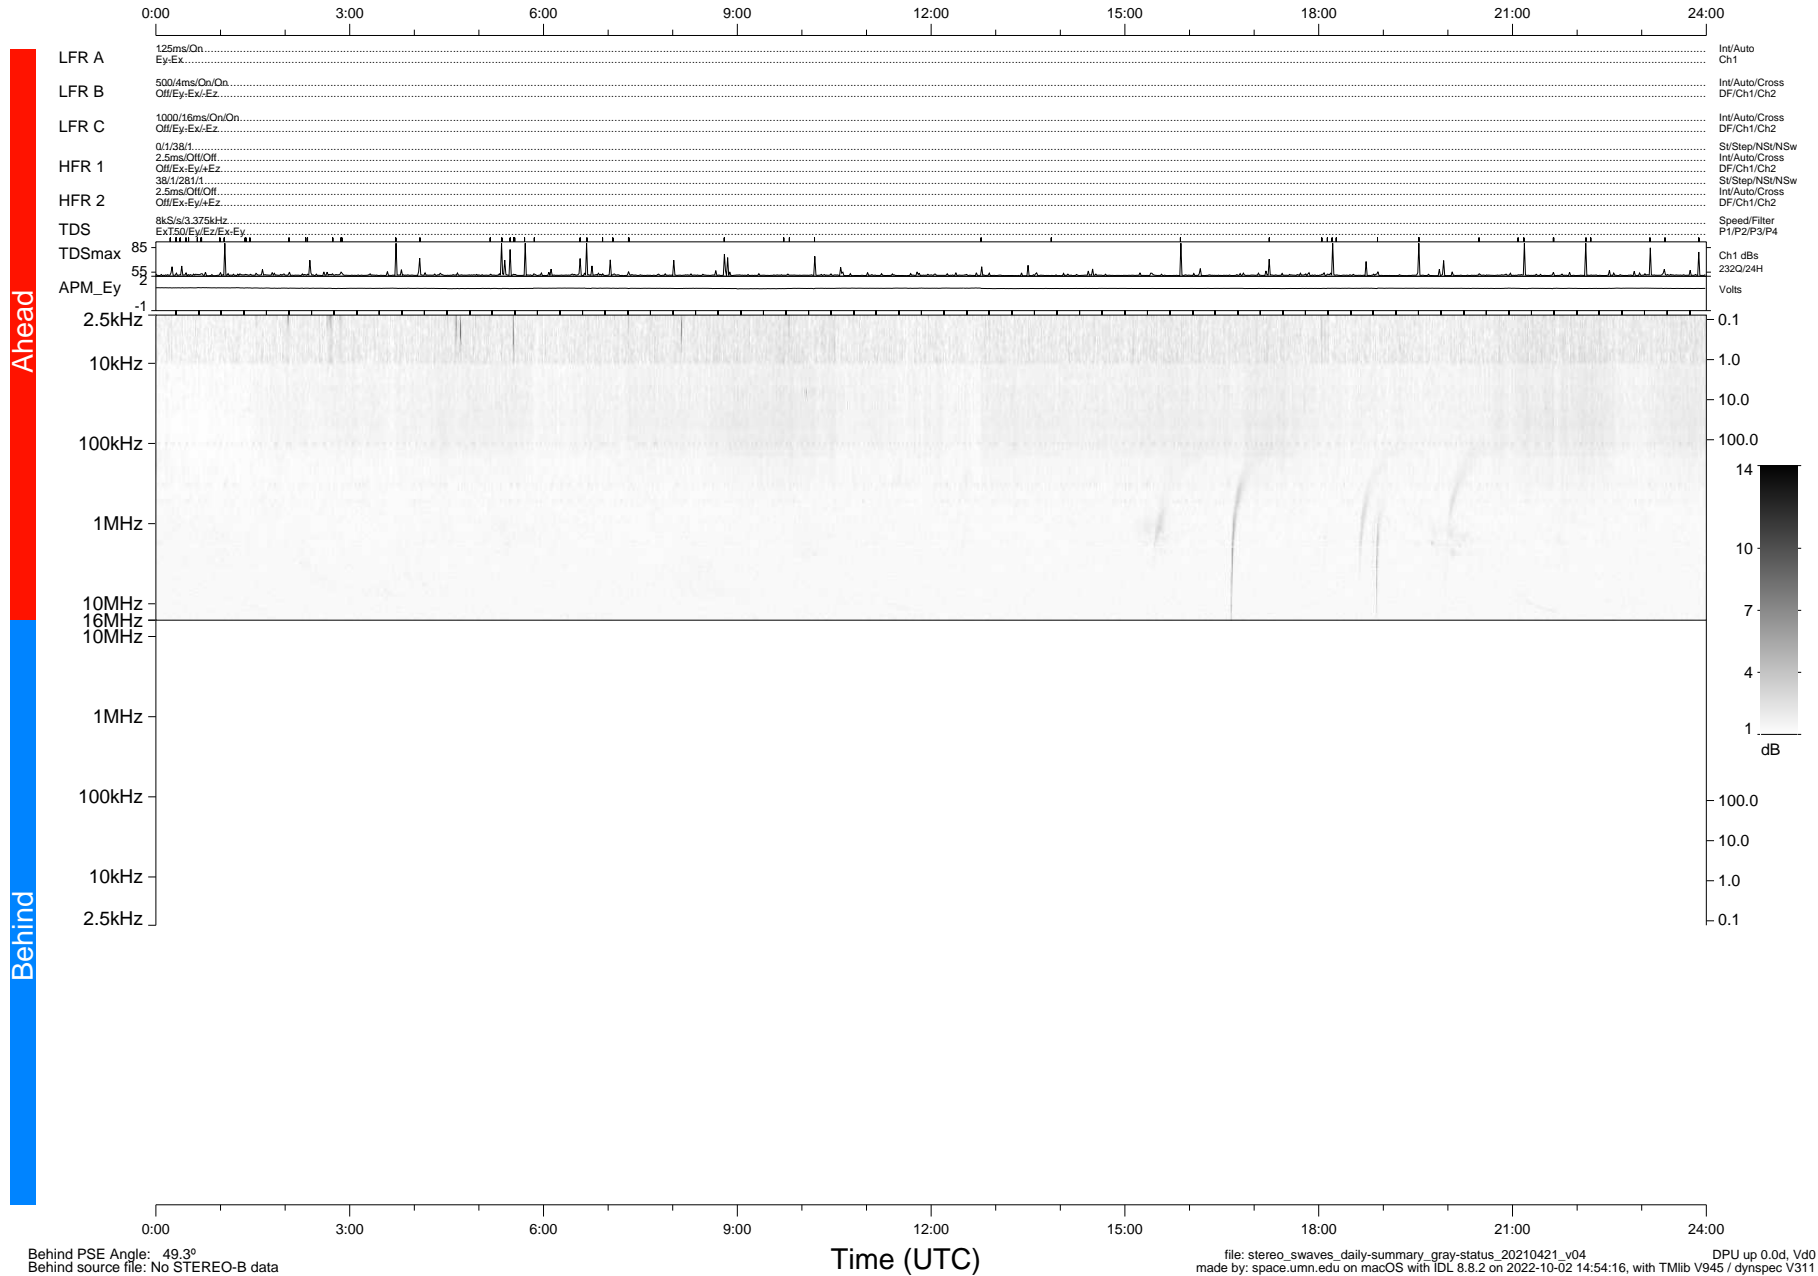

STEREO/WAVES Daily Summary - 21-Apr-2021 (DOY 111)

Ahead source file: swaves_ahead_2021_111_1_06.fin (Recovery: 100.0% HK, 104% Pkts)
 Ahead PSE Angle: -53.3°

DPU up 2114.9d, V412d38

Behind PSE Angle: 49.3°
 Behind source file: No STEREO-B data

file: stereo_swaves_daily-summary_gray-status_20210421_v04 DPU up 0.0d, Vd0
 made by: space.umn.edu on macOS with IDL 8.8.2 on 2022-10-02 14:54:16, with TLib V945 / dynspec V311