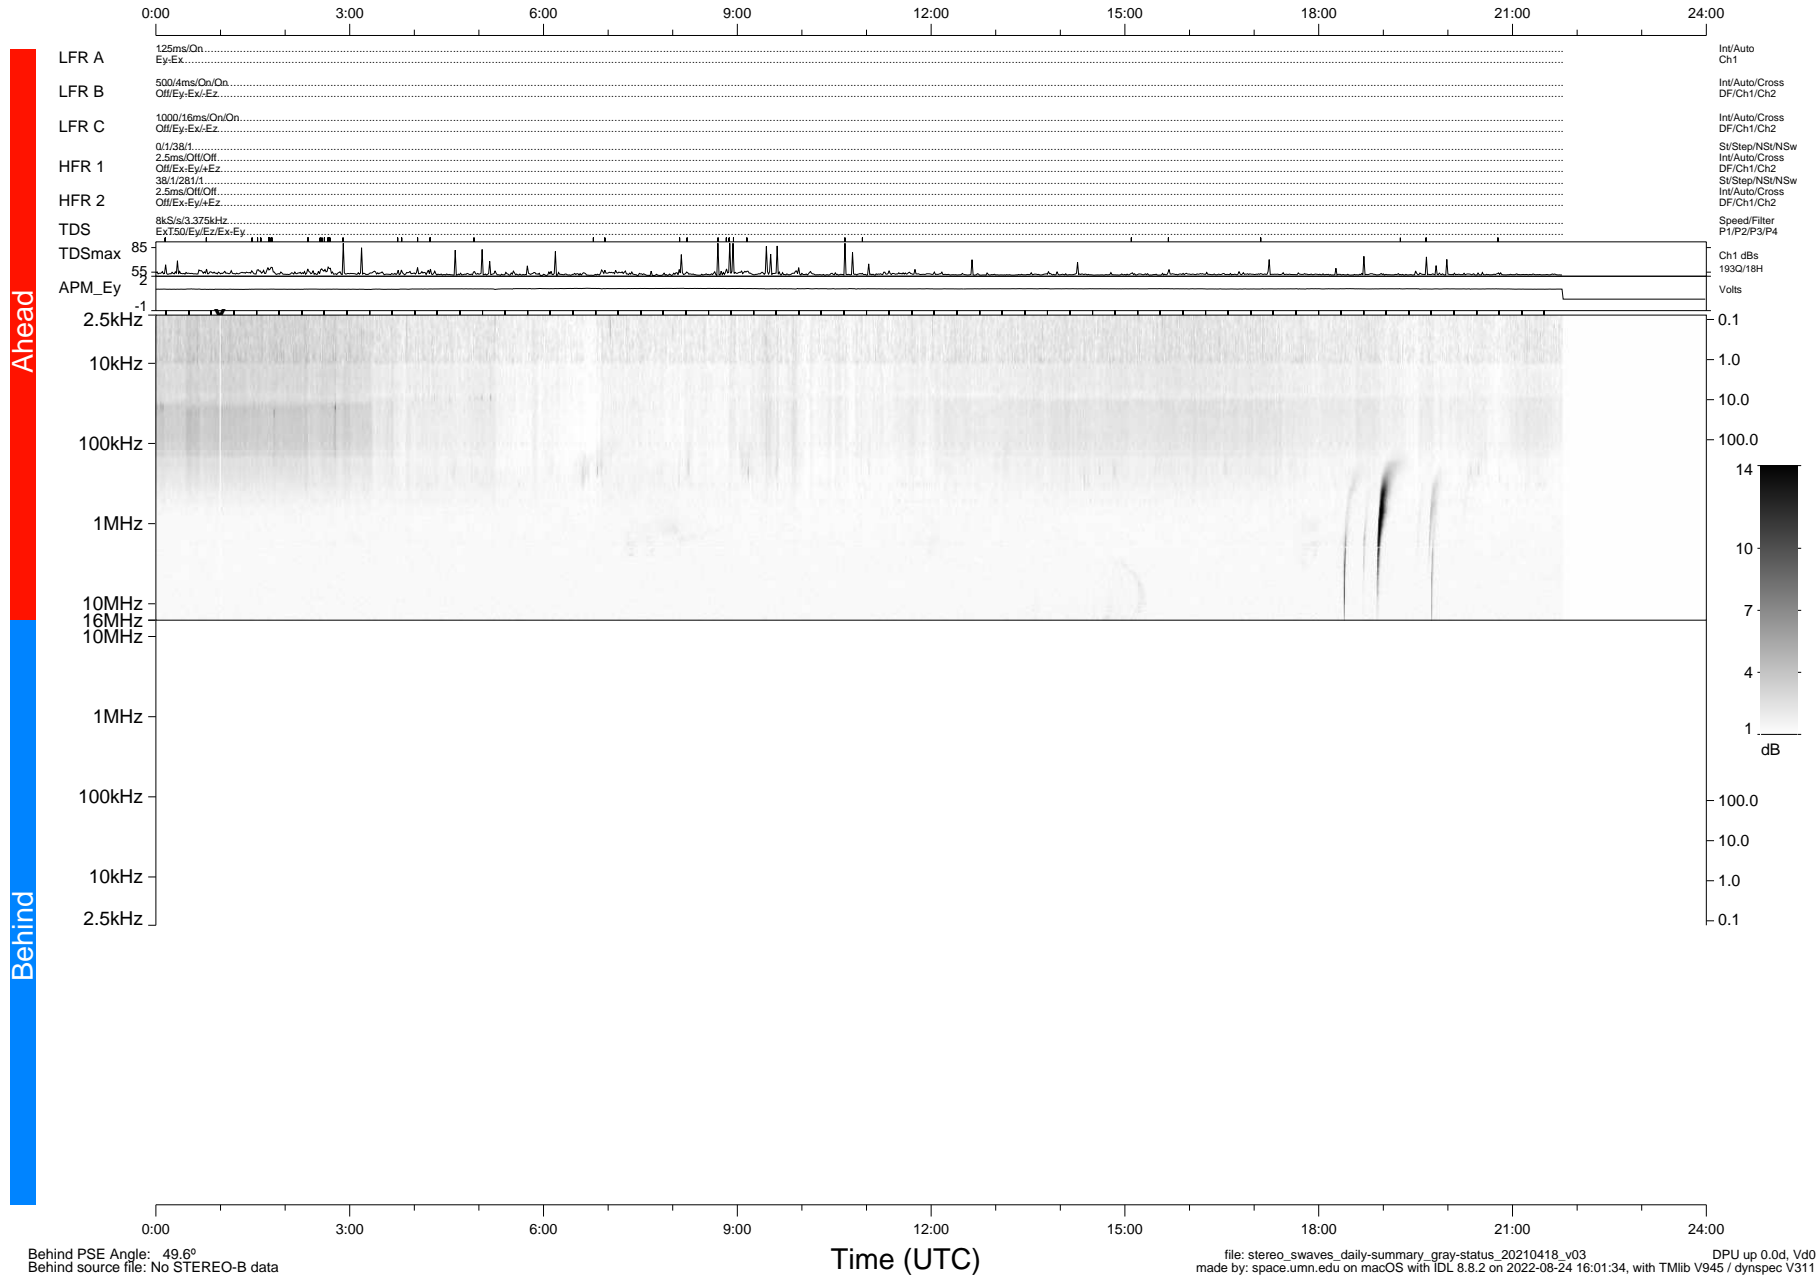

STEREO/WAVES Daily Summary - 18-Apr-2021 (DOY 108)

Ahead source file: swaves_ahead_2021_108_1_08.fin (Recovery: 90.8% HK, 91% Pkts)
 Ahead PSE Angle: -53.5°

DPU up 2111.8d, V412d38

Behind PSE Angle: 49.6°
 Behind source file: No STEREO-B data

file: stereo_swaves_daily-summary_gray-status_20210418_v03
 made by: space.umn.edu on macOS with IDL 8.8.2 on 2022-08-24 16:01:34, with Tlib V945 / dynspec V311
 DPU up 0.0d, Vd0