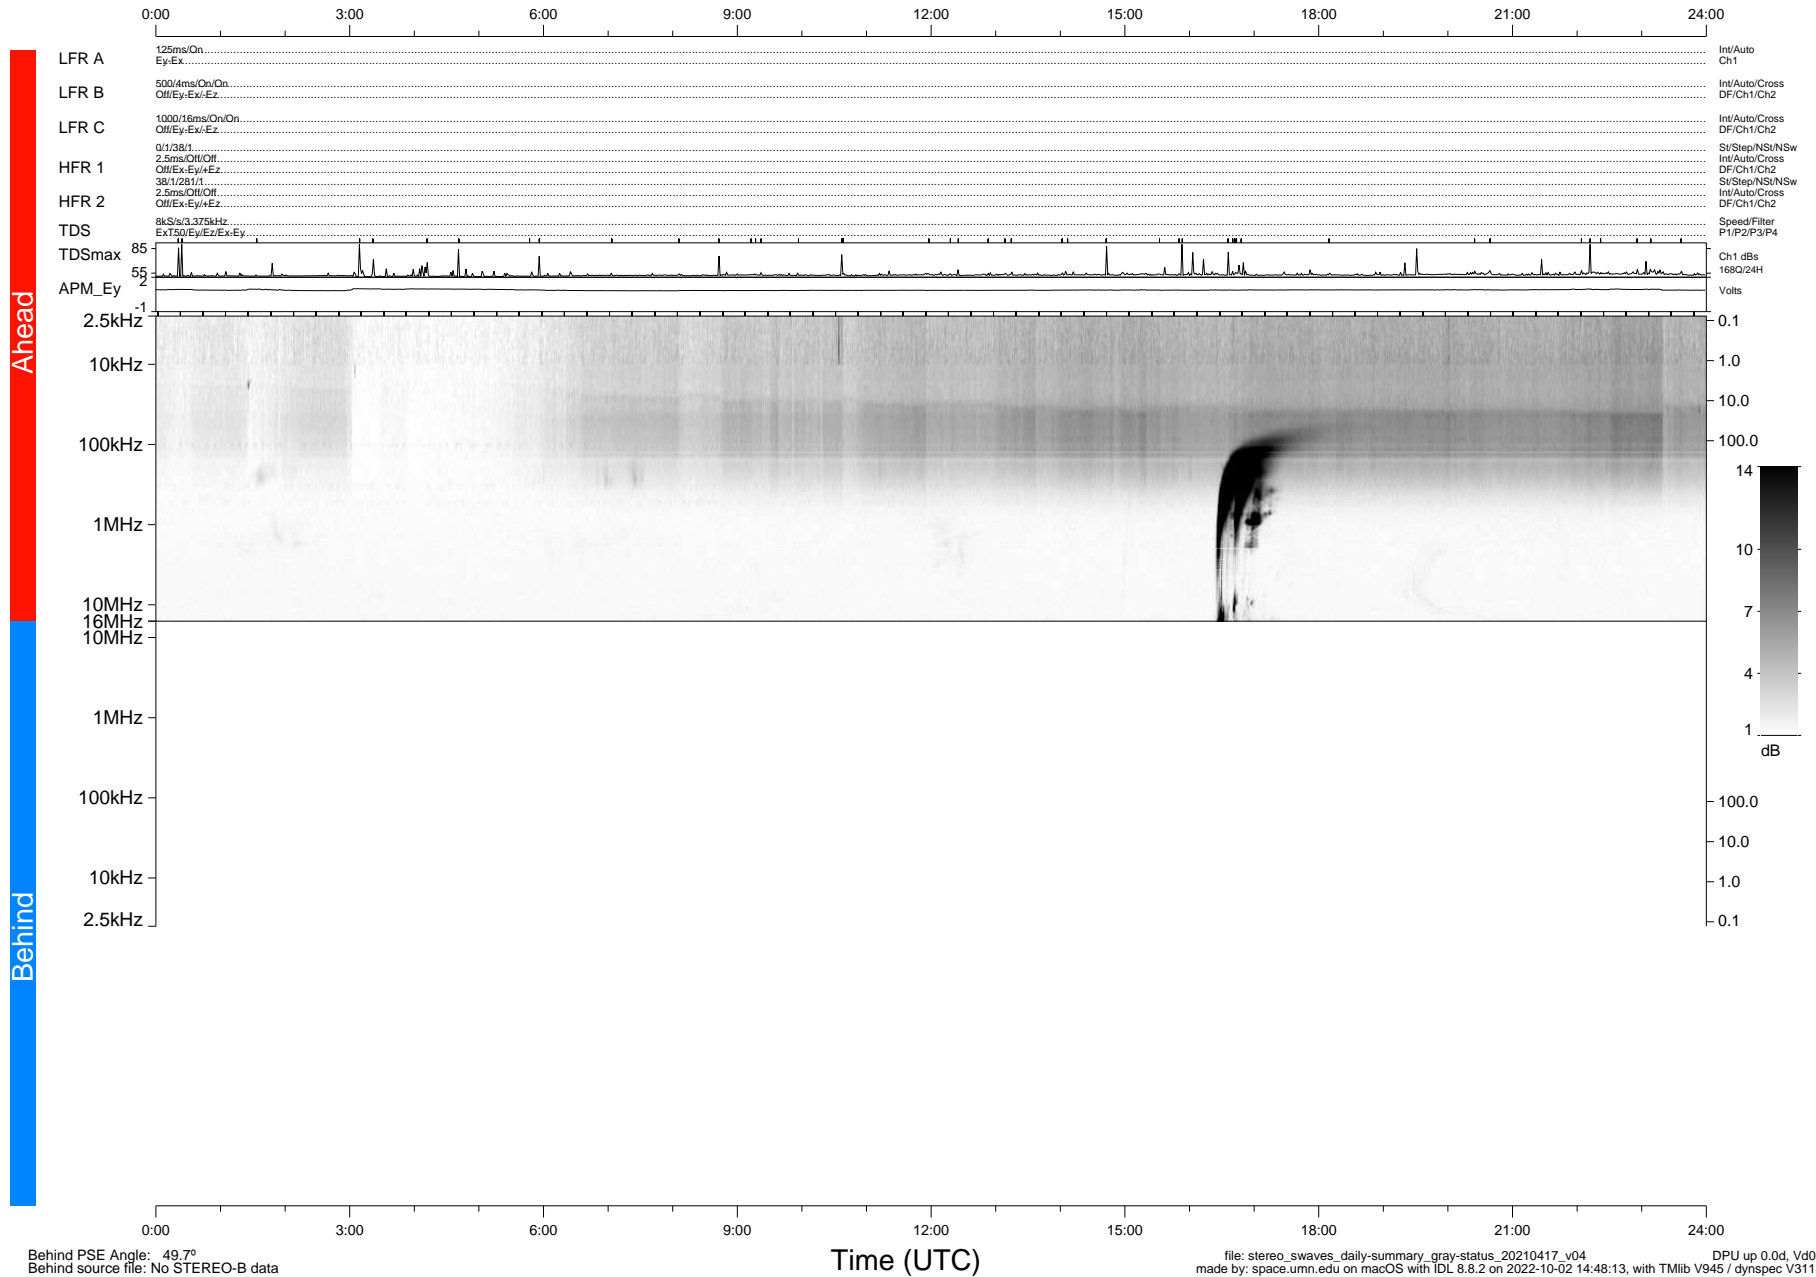

# STEREO/WAVES Daily Summary - 17-Apr-2021 (DOY 107)

Ahead source file: swaves\_ahead\_2021\_107\_1\_07.fin (Recovery: 100.0% HK, 95% Pkts)  
 Ahead PSE Angle: -53.6°

DPU up 2110.9d, V412d38

Behind PSE Angle: 49.7°  
 Behind source file: No STEREO-B data

Time (UTC)

file: stereo\_swaves\_daily-summary\_gray-status\_20210417\_v04 DPU up 0.0d, Vd0  
 made by: space.umn.edu on macOS with IDL 8.8.2 on 2022-10-02 14:48:13, with Tlib V945 / dynspec V311