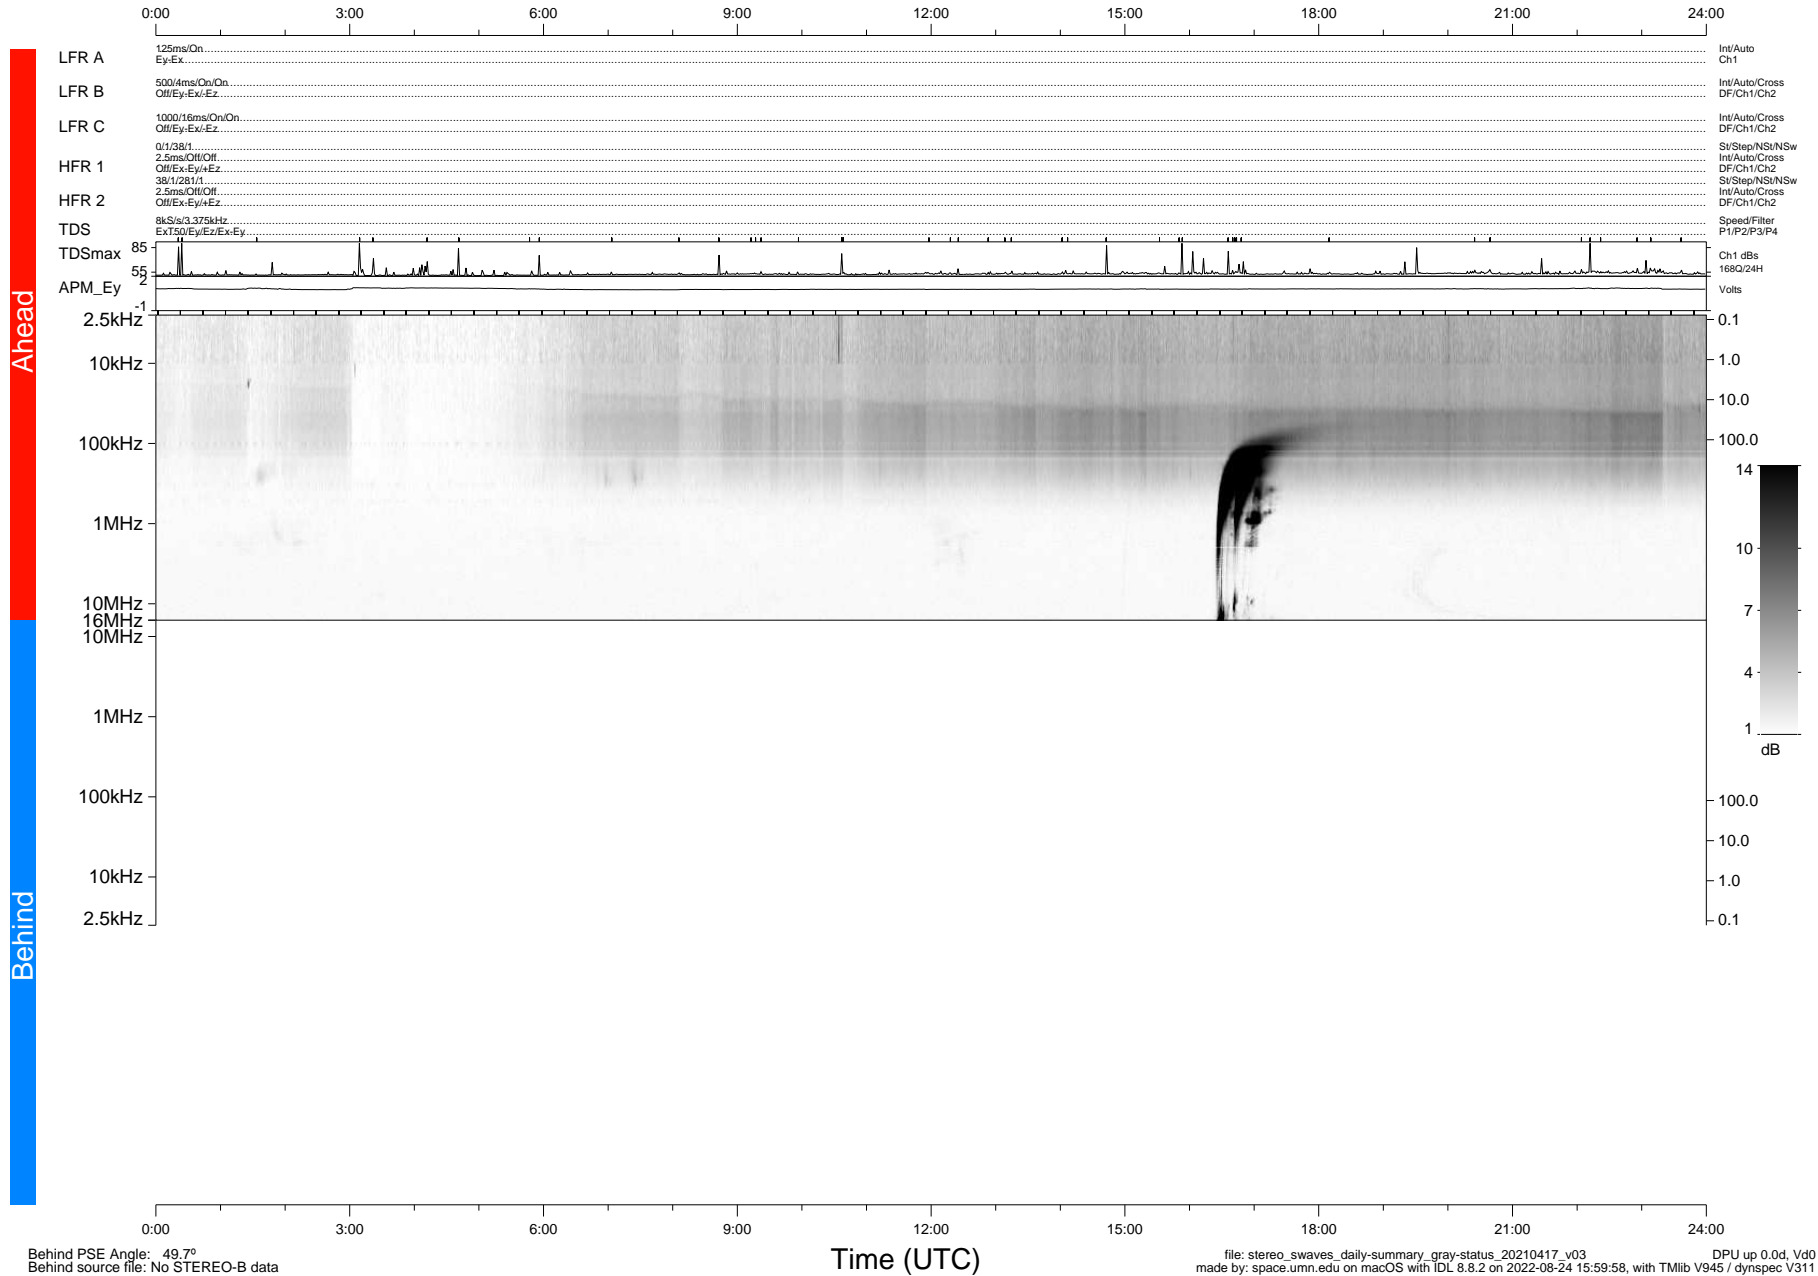

STEREO/WAVES Daily Summary - 17-Apr-2021 (DOY 107)

Ahead source file: swaves_ahead_2021_107_1_07.fin (Recovery: 100.0% HK, 95% Pkts)
 Ahead PSE Angle: -53.6°

DPU up 2110.9d, V412d38

Behind PSE Angle: 49.7°
 Behind source file: No STEREO-B data

Time (UTC)

file: stereo_swaves_daily-summary_gray-status_20210417_v03 DPU up 0.0d, Vd0
 made by: space.umn.edu on macOS with IDL 8.8.2 on 2022-08-24 15:59:58, with Tlib V945 / dynspec V311