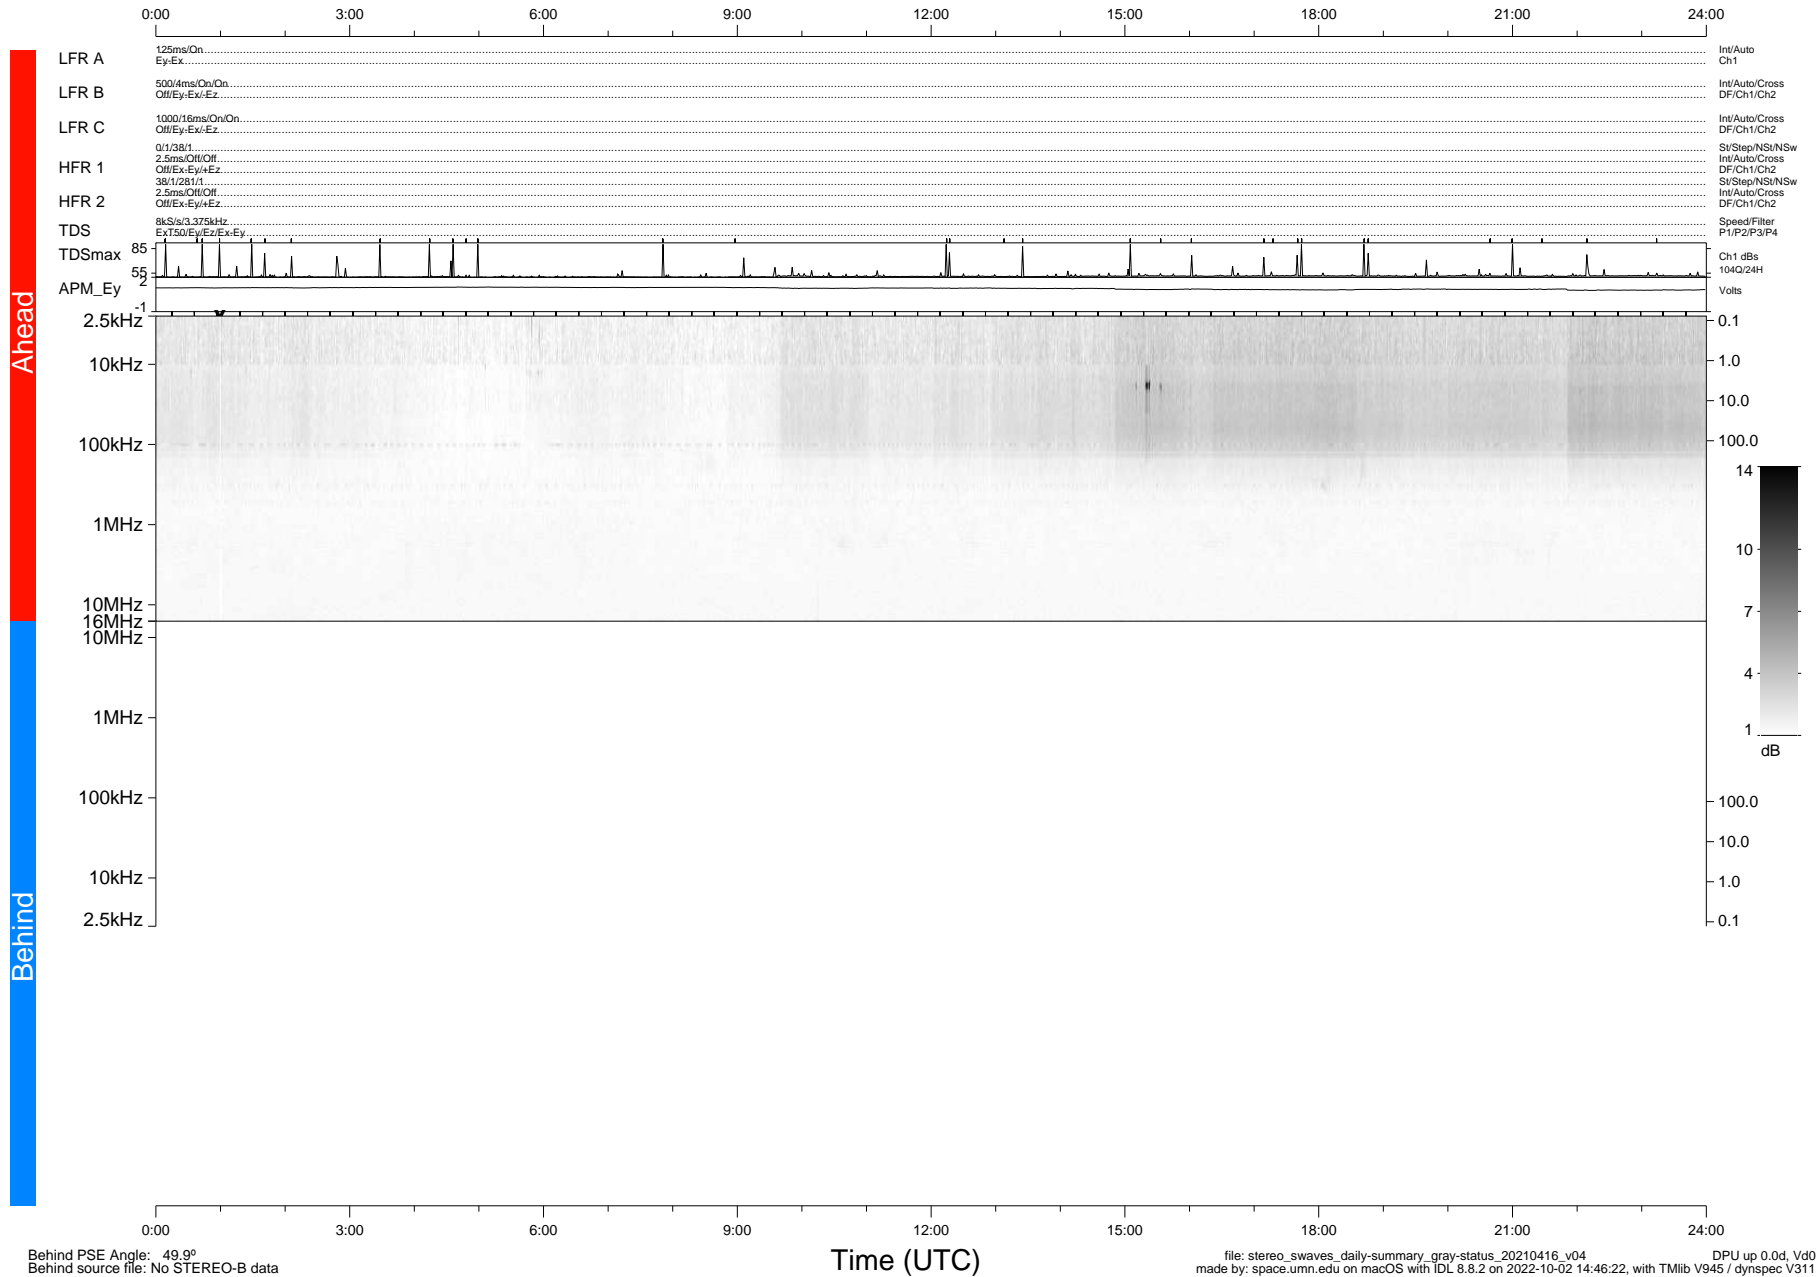

# STEREO/WAVES Daily Summary - 16-Apr-2021 (DOY 106)

Ahead source file: swaves\_ahead\_2021\_106\_1\_08.fin (Recovery: 100.0% HK, 85% Pkts)  
 Ahead PSE Angle: -53.6°

DPU up 2109.9d, V412d38

Behind PSE Angle: 49.9°  
 Behind source file: No STEREO-B data

file: stereo\_swaves\_daily-summary\_gray-status\_20210416\_v04 DPU up 0.0d, Vd0  
 made by: space.umn.edu on macOS with IDL 8.8.2 on 2022-10-02 14:46:22, with TLib V945 / dynspec V311