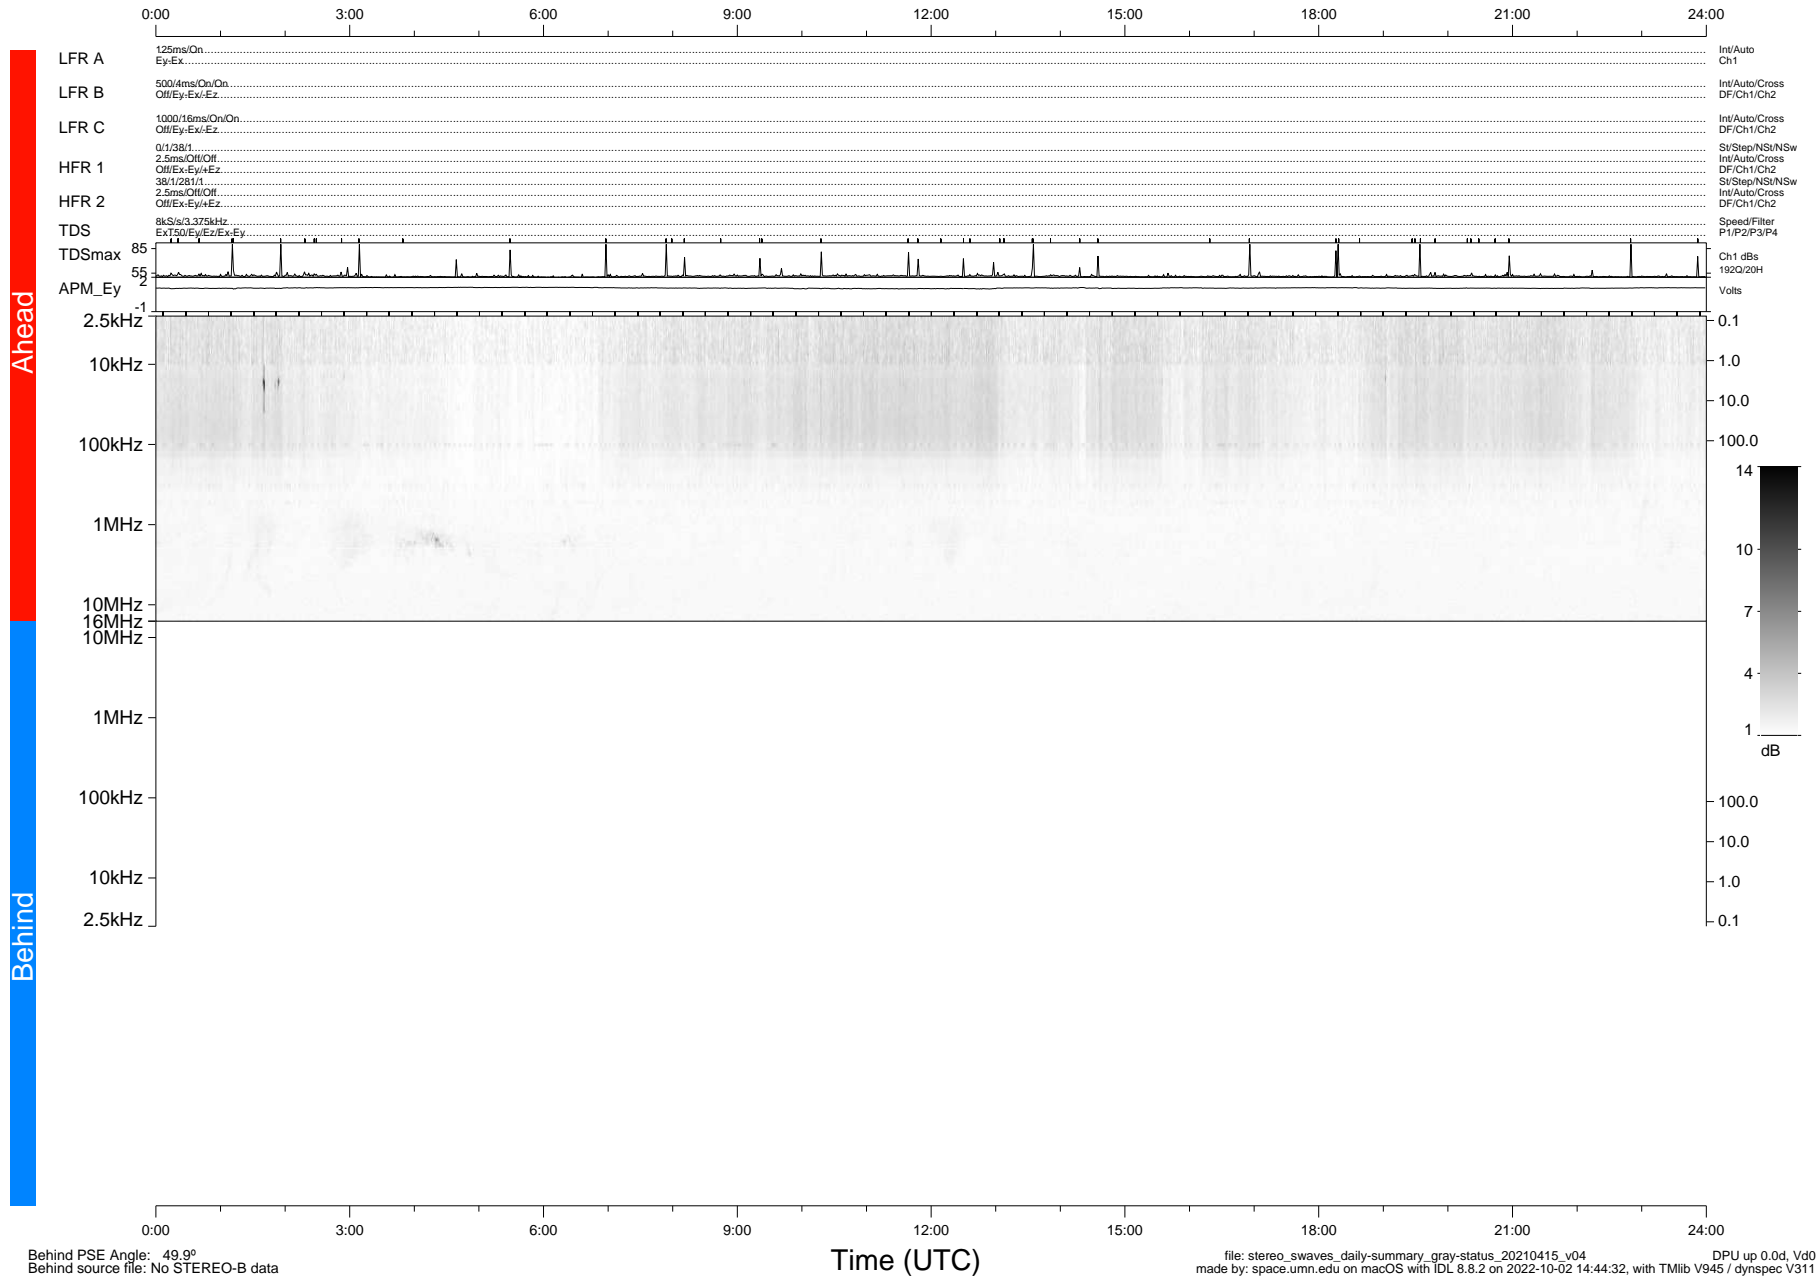

STEREO/WAVES Daily Summary - 15-Apr-2021 (DOY 105)

Ahead source file: swaves_ahead_2021_105_1_07.fin (Recovery: 100.0% HK, 98% Pkts)
 Ahead PSE Angle: -53.7°

DPU up 2108.9d, V412d38

Behind PSE Angle: 49.9°
 Behind source file: No STEREO-B data

Time (UTC)

file: stereo_swaves_daily-summary_gray-status_20210415_v04 DPU up 0.0d, Vd0
 made by: space.umn.edu on macOS with IDL 8.8.2 on 2022-10-02 14:44:32, with Tlib V945 / dynspec V311