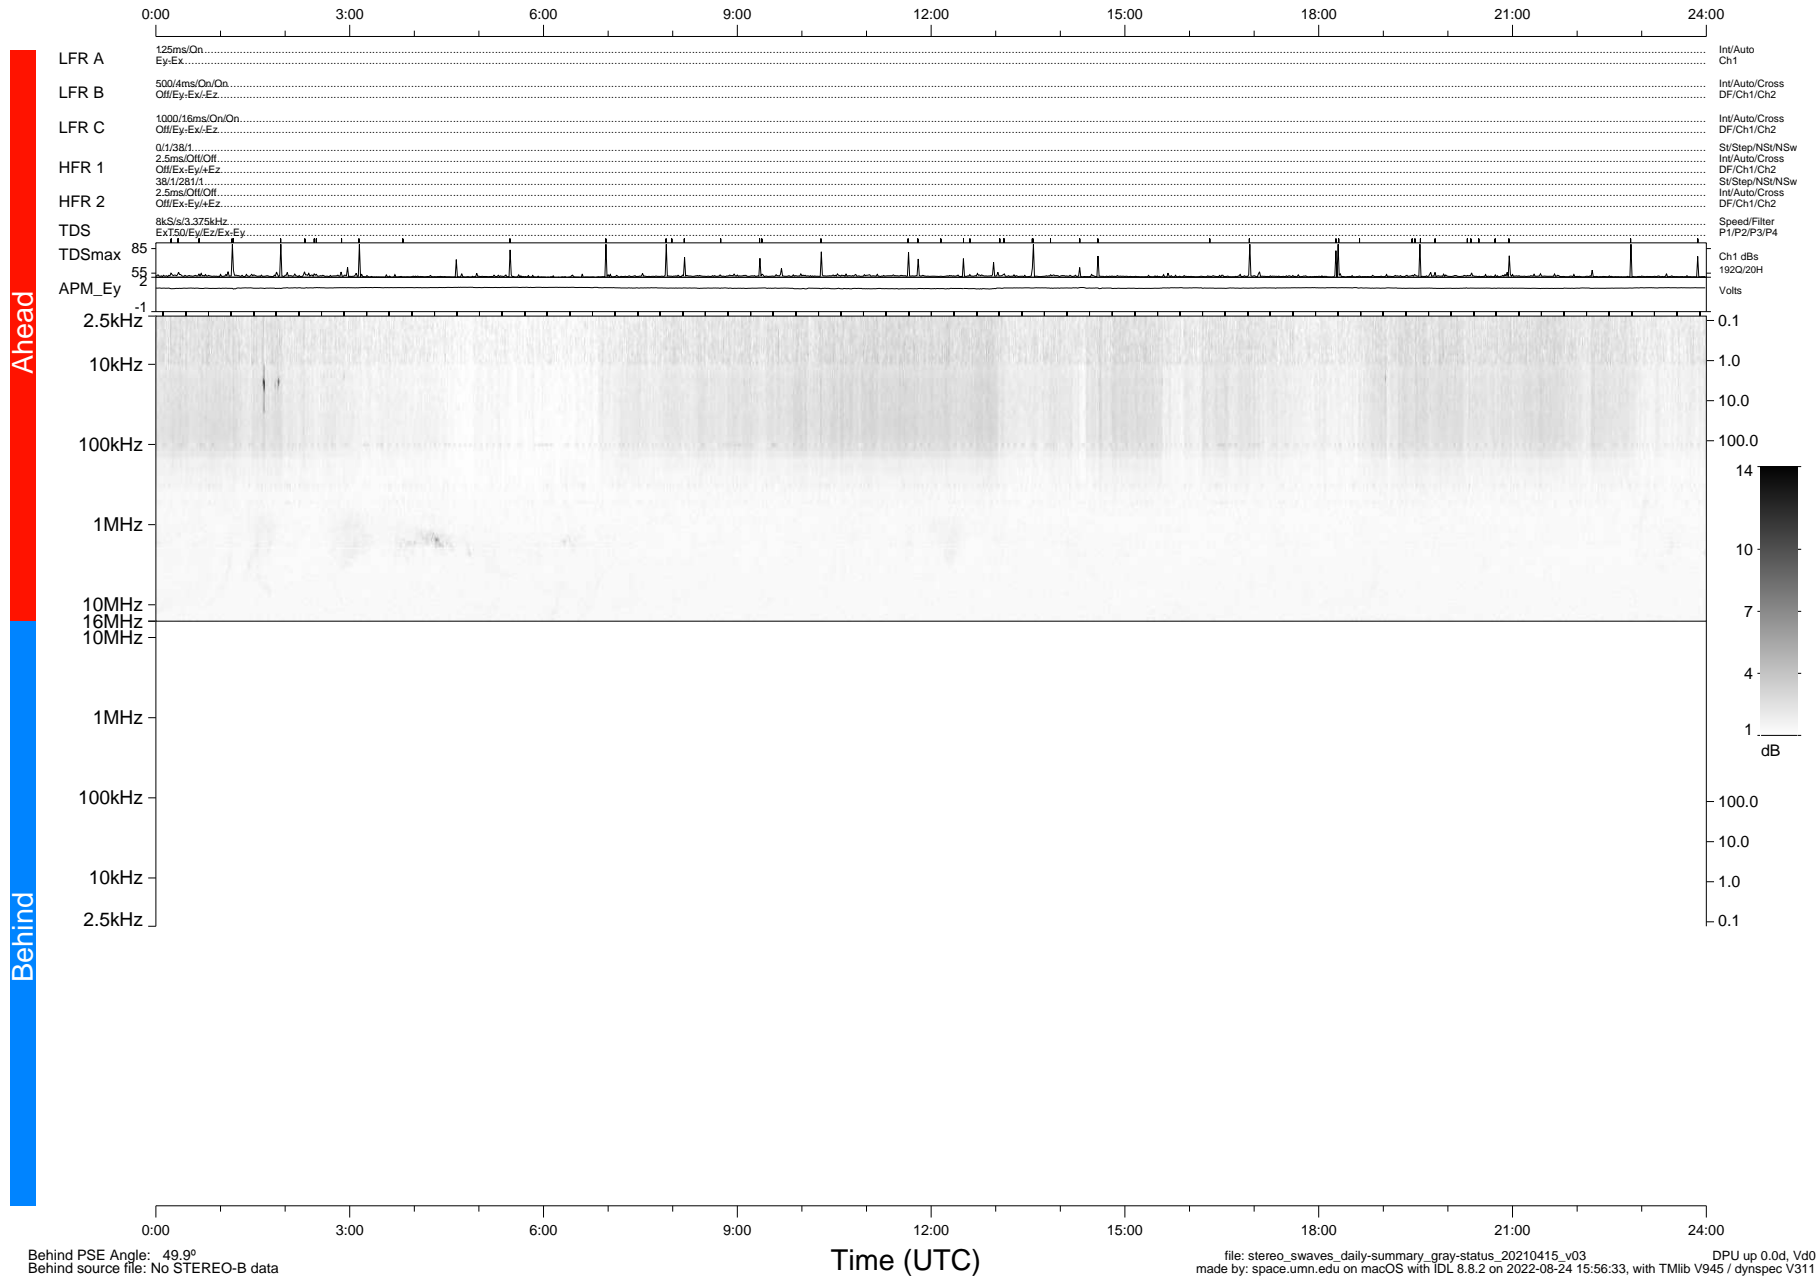

STEREO/WAVES Daily Summary - 15-Apr-2021 (DOY 105)

Ahead source file: swaves_ahead_2021_105_1_07.fin (Recovery: 100.0% HK, 98% Pkts)
 Ahead PSE Angle: -53.7°

DPU up 2108.9d, V412d38

Behind PSE Angle: 49.9°
 Behind source file: No STEREO-B data

Time (UTC)

file: stereo_swaves_daily-summary_gray-status_20210415_v03 DPU up 0.0d, Vd0
 made by: space.umn.edu on macOS with IDL 8.8.2 on 2022-08-24 15:56:33, with Tlib V945 / dynspec V311