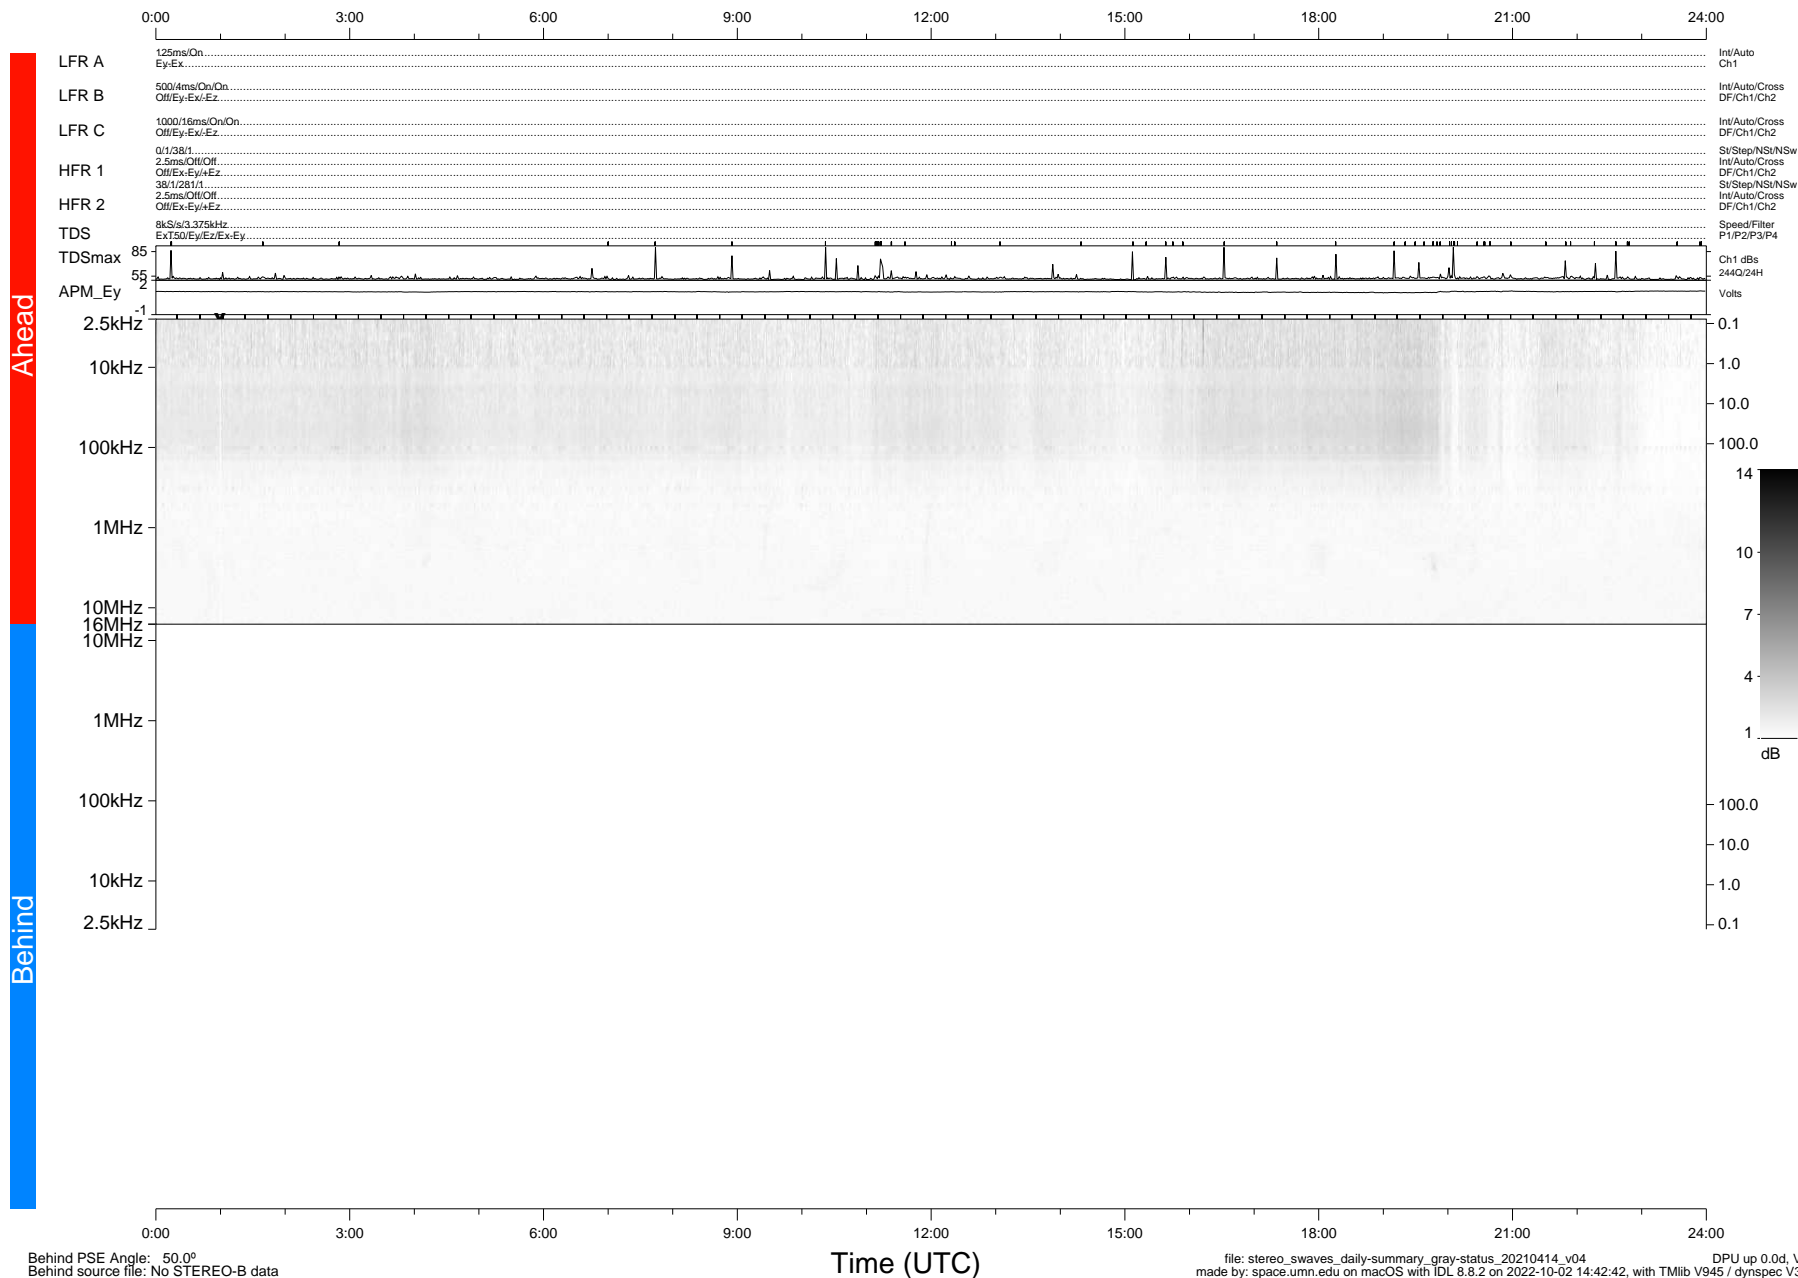

STEREO/WAVES Daily Summary - 14-Apr-2021 (DOY 104)

Ahead source file: swaves_ahead_2021_104_1_07.fin (Recovery: 100.0% HK, 106% Pkts)
Ahead PSE Angle: -53.8°

DPU up 2107.9d, V412d38

Behind PSE Angle: 50.0°
Behind source file: No STEREO-B data