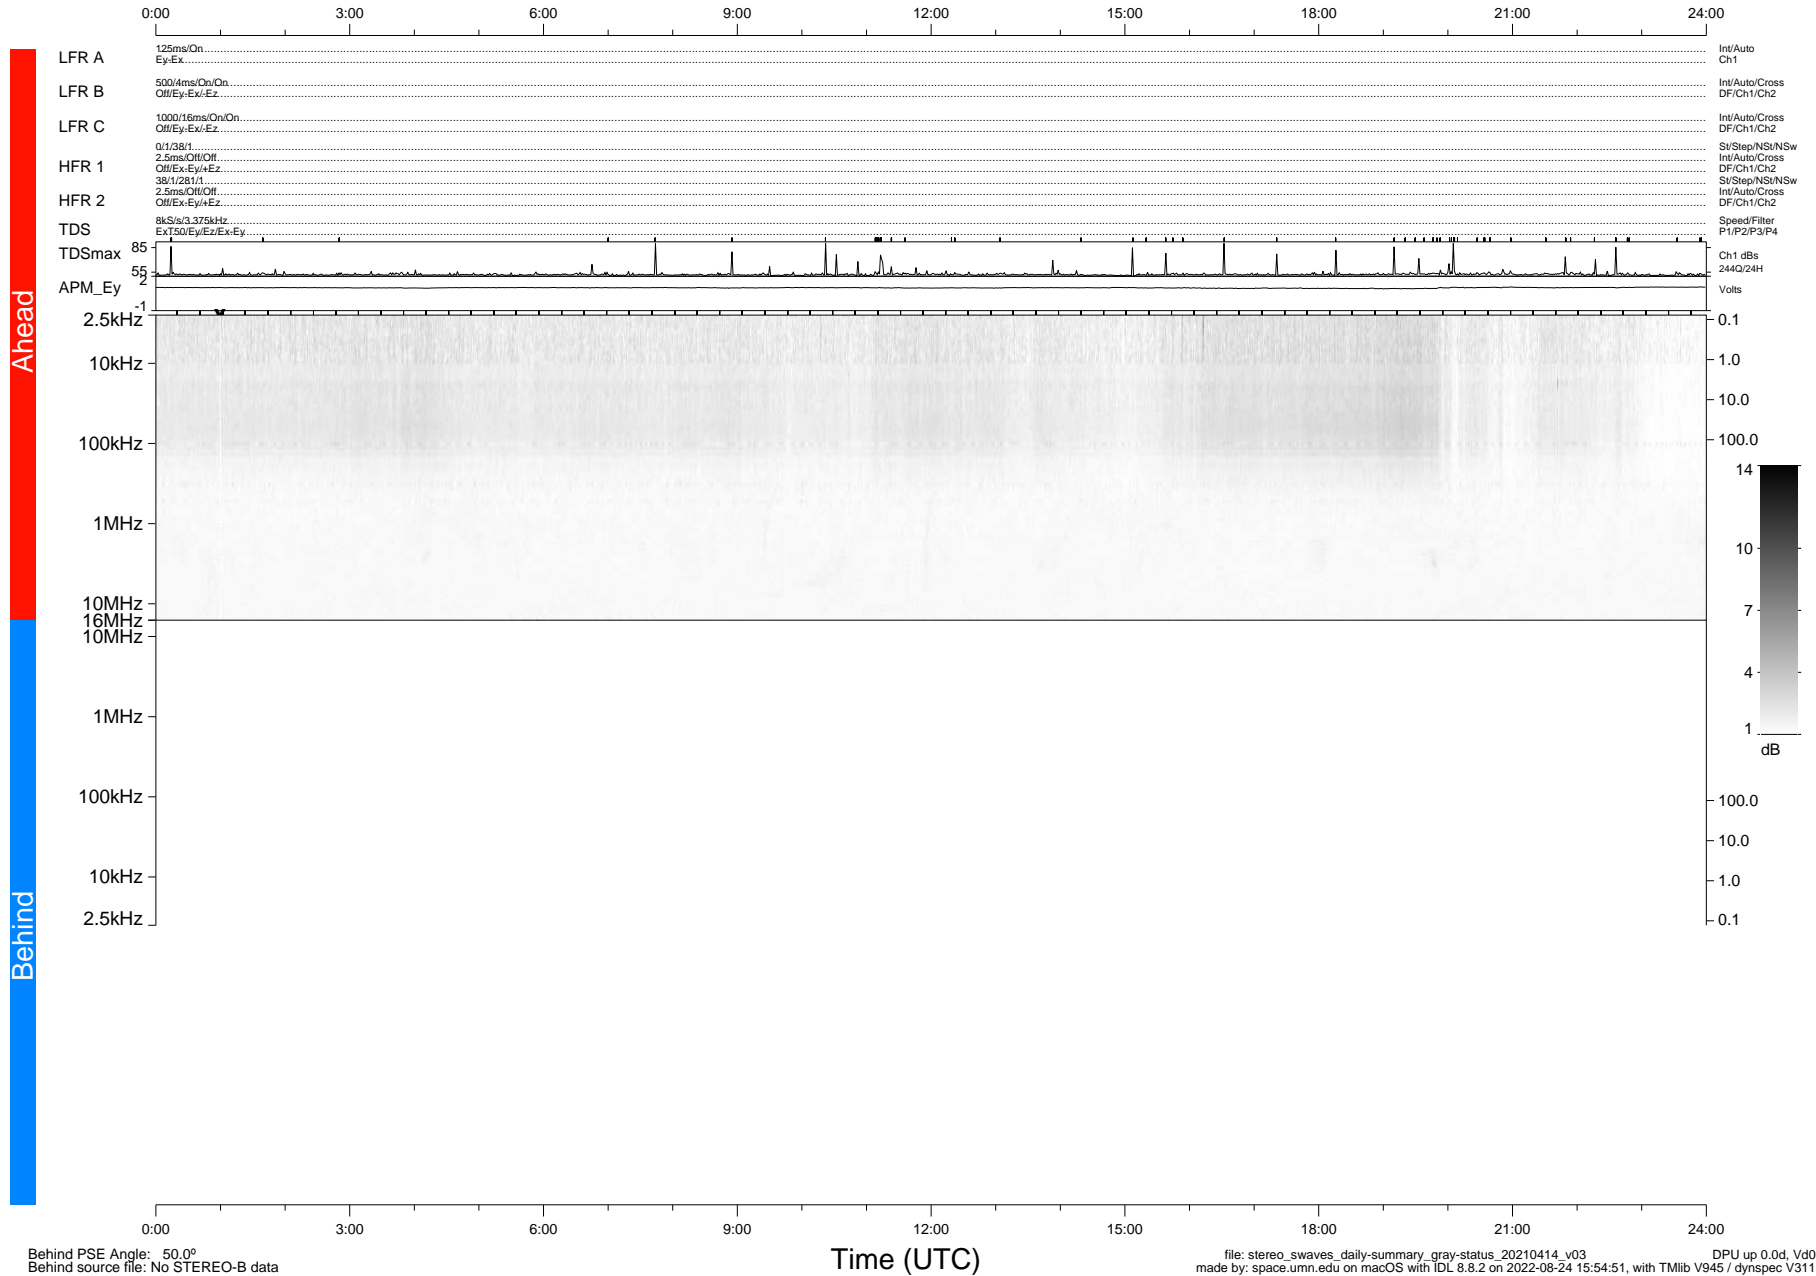

STEREO/WAVES Daily Summary - 14-Apr-2021 (DOY 104)

Ahead source file: swaves_ahead_2021_104_1_07.fin (Recovery: 100.0% HK, 106% Pkts)
 Ahead PSE Angle: -53.8°

DPU up 2107.9d, V412d38

Behind PSE Angle: 50.0°
 Behind source file: No STEREO-B data

file: stereo_swaves_daily-summary_gray-status_20210414_v03
 made by: space.umn.edu on macOS with IDL 8.8.2 on 2022-08-24 15:54:51, with TLib V945 / dynspec V311
 DPU up 0.0d, Vd0