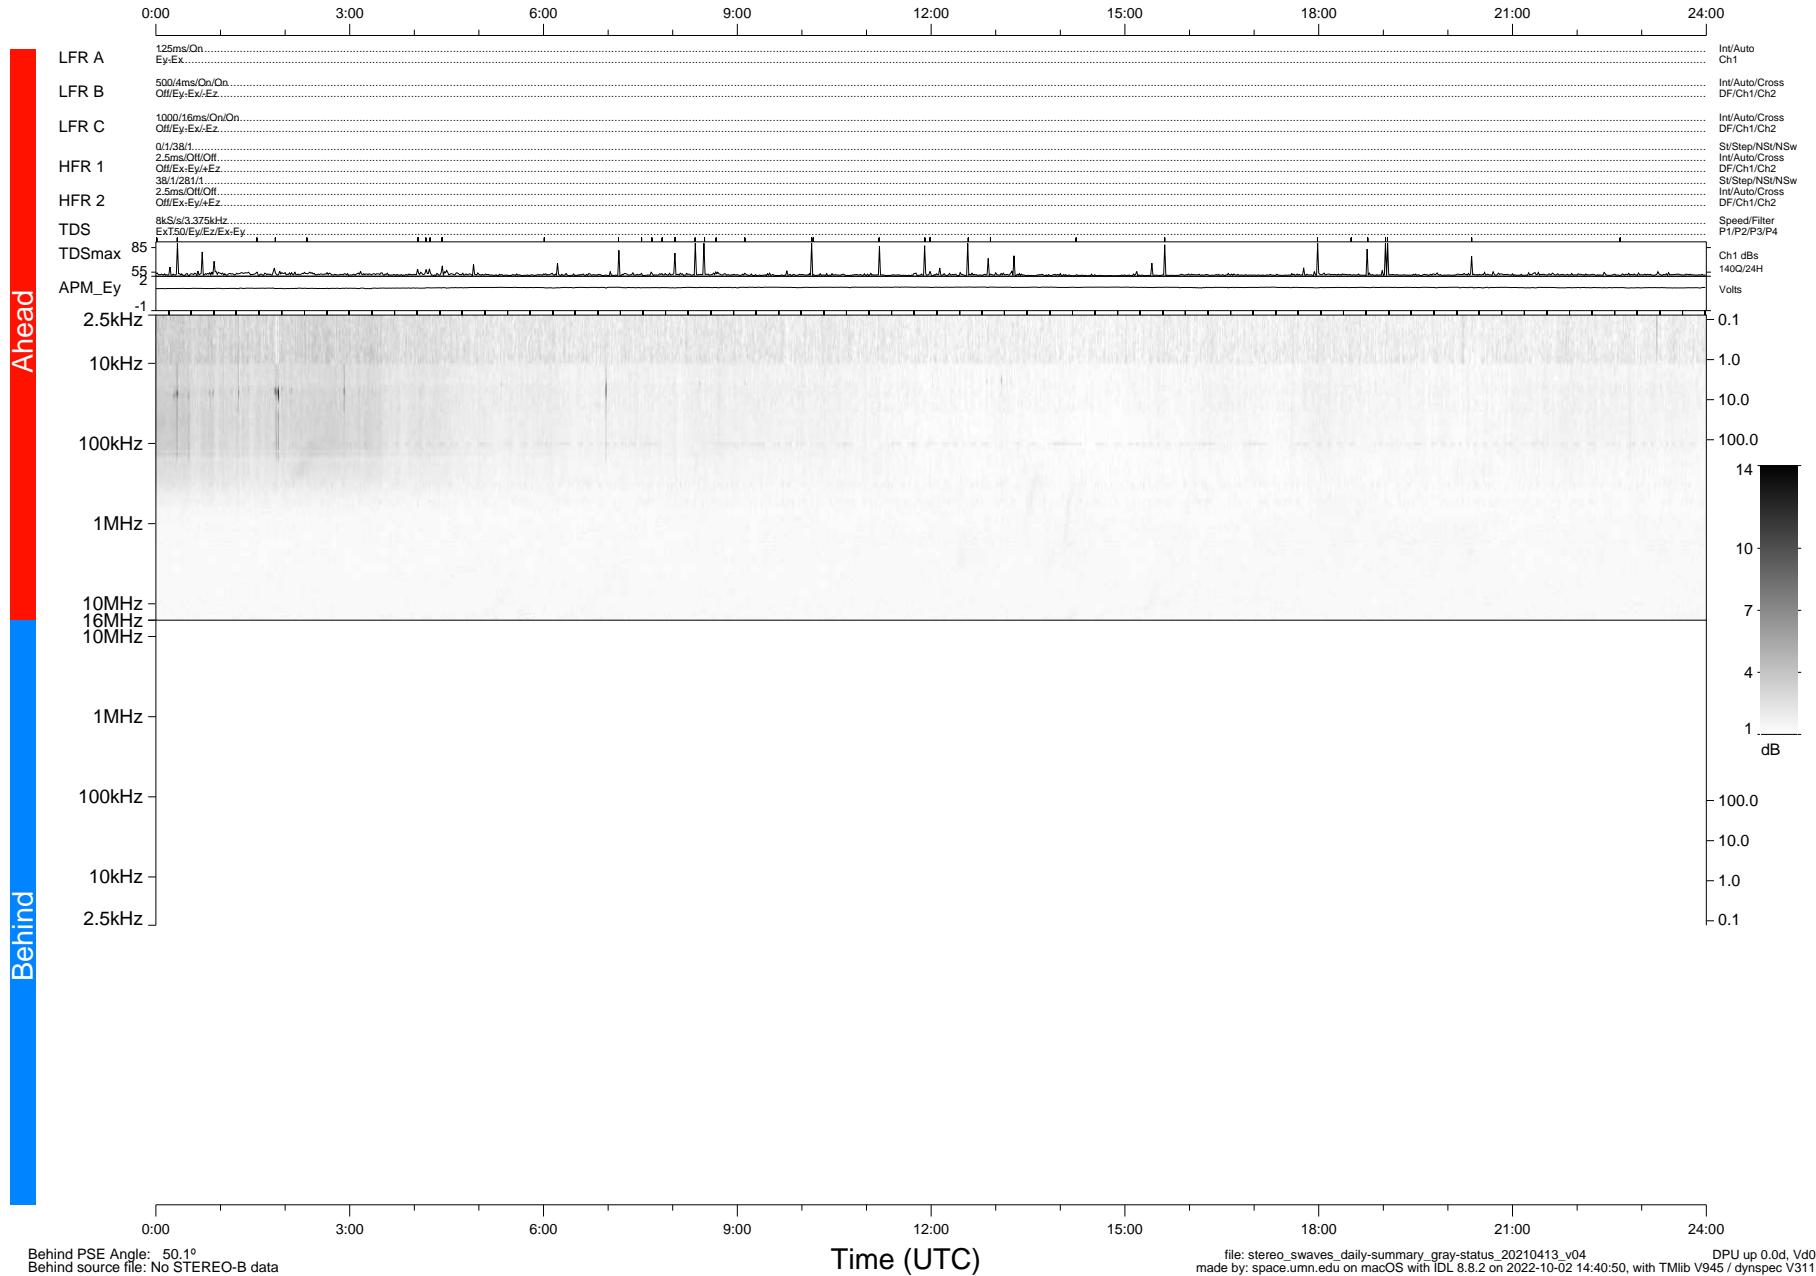

STEREO/WAVES Daily Summary - 13-Apr-2021 (DOY 103)

Ahead source file: swaves_ahead_2021_103_1_06.fin (Recovery: 100.0% HK, 91% Pkts)
 Ahead PSE Angle: -53.8°

DPU up 2106.9d, V412d38

Behind PSE Angle: 50.1°
 Behind source file: No STEREO-B data

Time (UTC)

file: stereo_swaves_daily-summary_gray-status_20210413_v04
 made by: space.umn.edu on macOS with IDL 8.8.2 on 2022-10-02 14:40:50, with Tlib V945 / dynspec V311
 DPU up 0.0d, Vd0