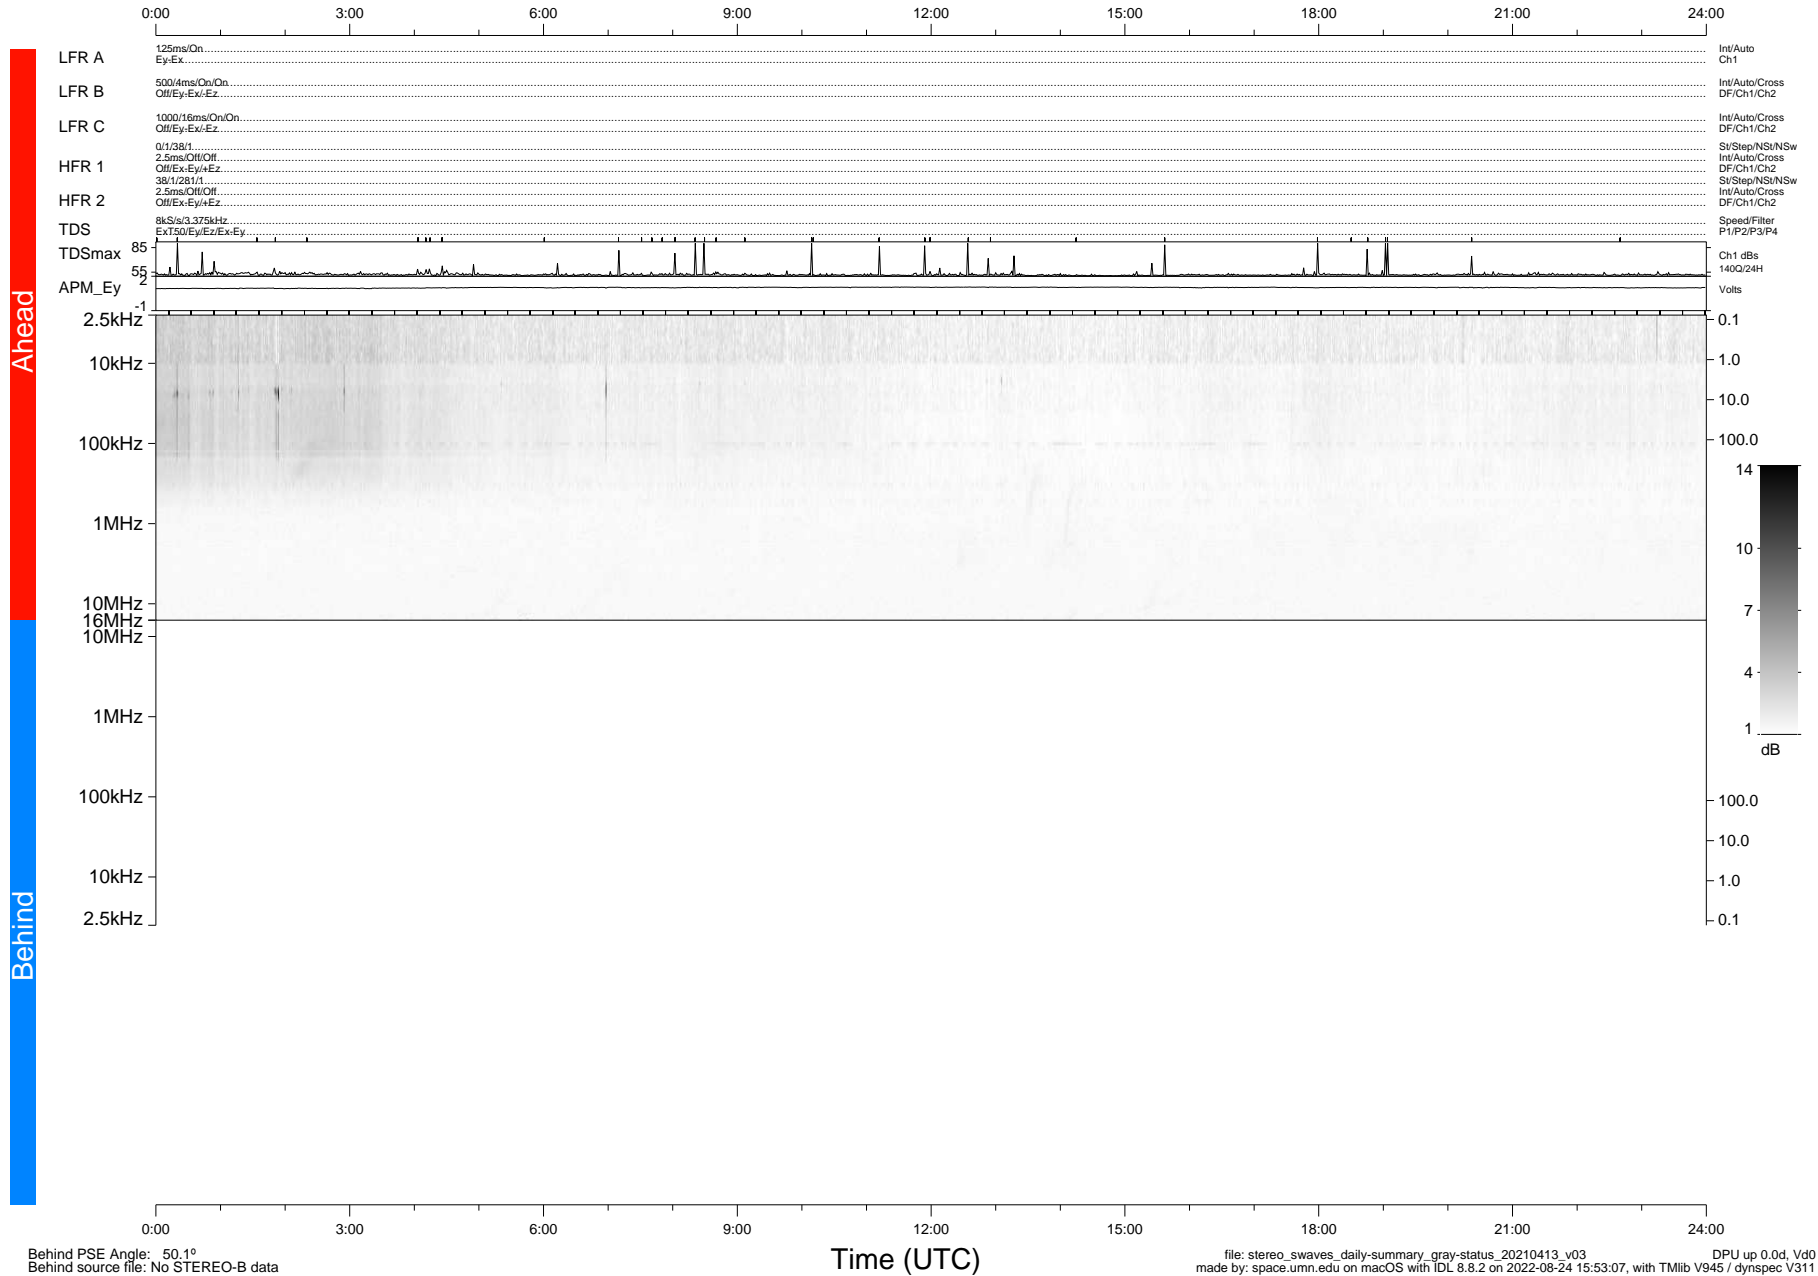

# STEREO/WAVES Daily Summary - 13-Apr-2021 (DOY 103)

Ahead source file: swaves\_ahead\_2021\_103\_1\_06.fin (Recovery: 100.0% HK, 91% Pkts)  
 Ahead PSE Angle: -53.8°

DPU up 2106.9d, V412d38

Behind PSE Angle: 50.1°  
 Behind source file: No STEREO-B data

Time (UTC)

file: stereo\_swaves\_daily-summary\_gray-status\_20210413\_v03 DPU up 0.0d, Vd0  
 made by: space.umn.edu on macOS with IDL 8.8.2 on 2022-08-24 15:53:07, with Tlib V945 / dynspec V311