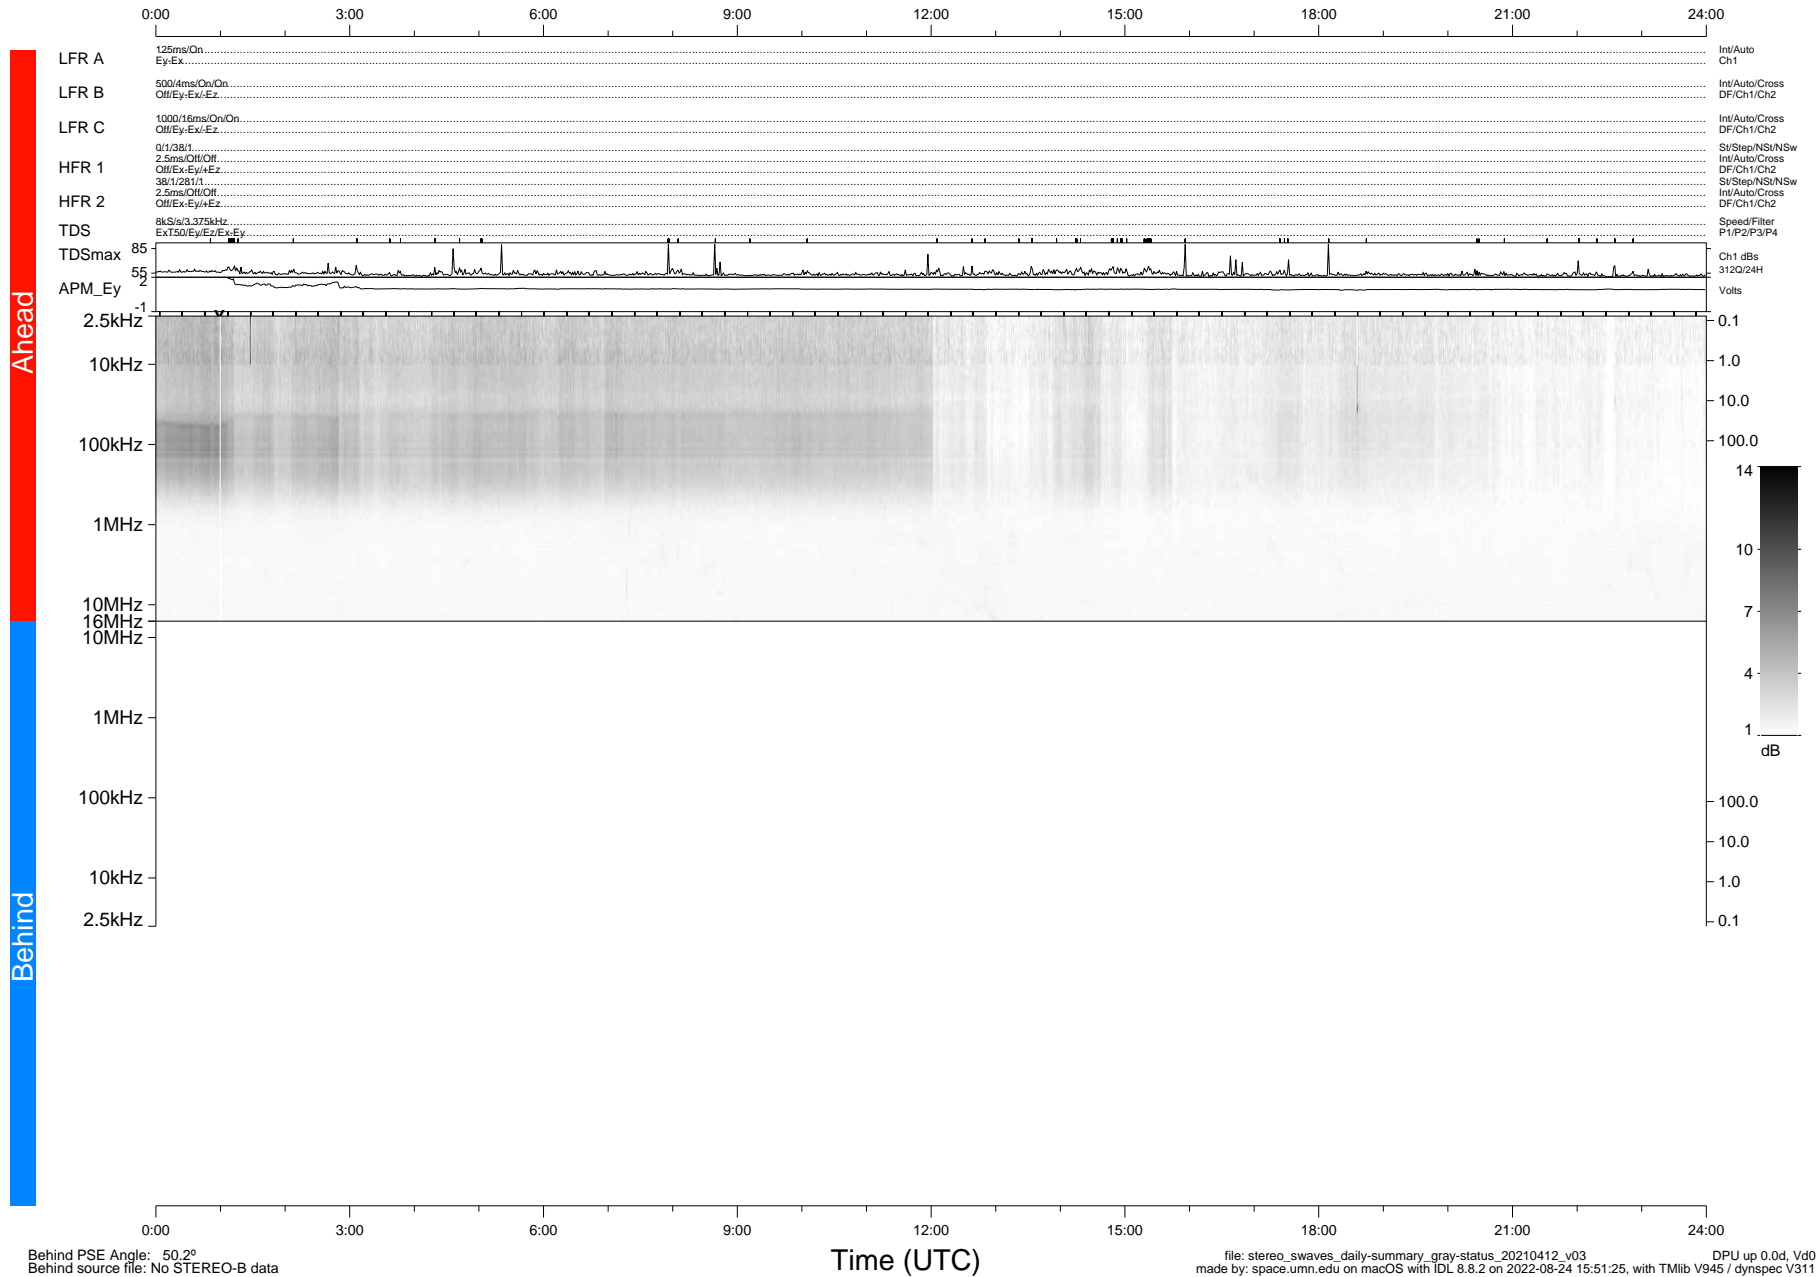

STEREO/WAVES Daily Summary - 12-Apr-2021 (DOY 102)

Ahead source file: swaves_ahead_2021_102_1_06.fin (Recovery: 100.0% HK, 116% Pkts)
 Ahead PSE Angle: -53.8°

DPU up 2105.9d, V412d38

Behind PSE Angle: 50.2°
 Behind source file: No STEREO-B data

file: stereo_swaves_daily-summary_gray-status_20210412_v03
 made by: space.umn.edu on macOS with IDL 8.8.2 on 2022-08-24 15:51:25, with Tlib V945 / dynspec V311
 DPU up 0.0d, Vd0