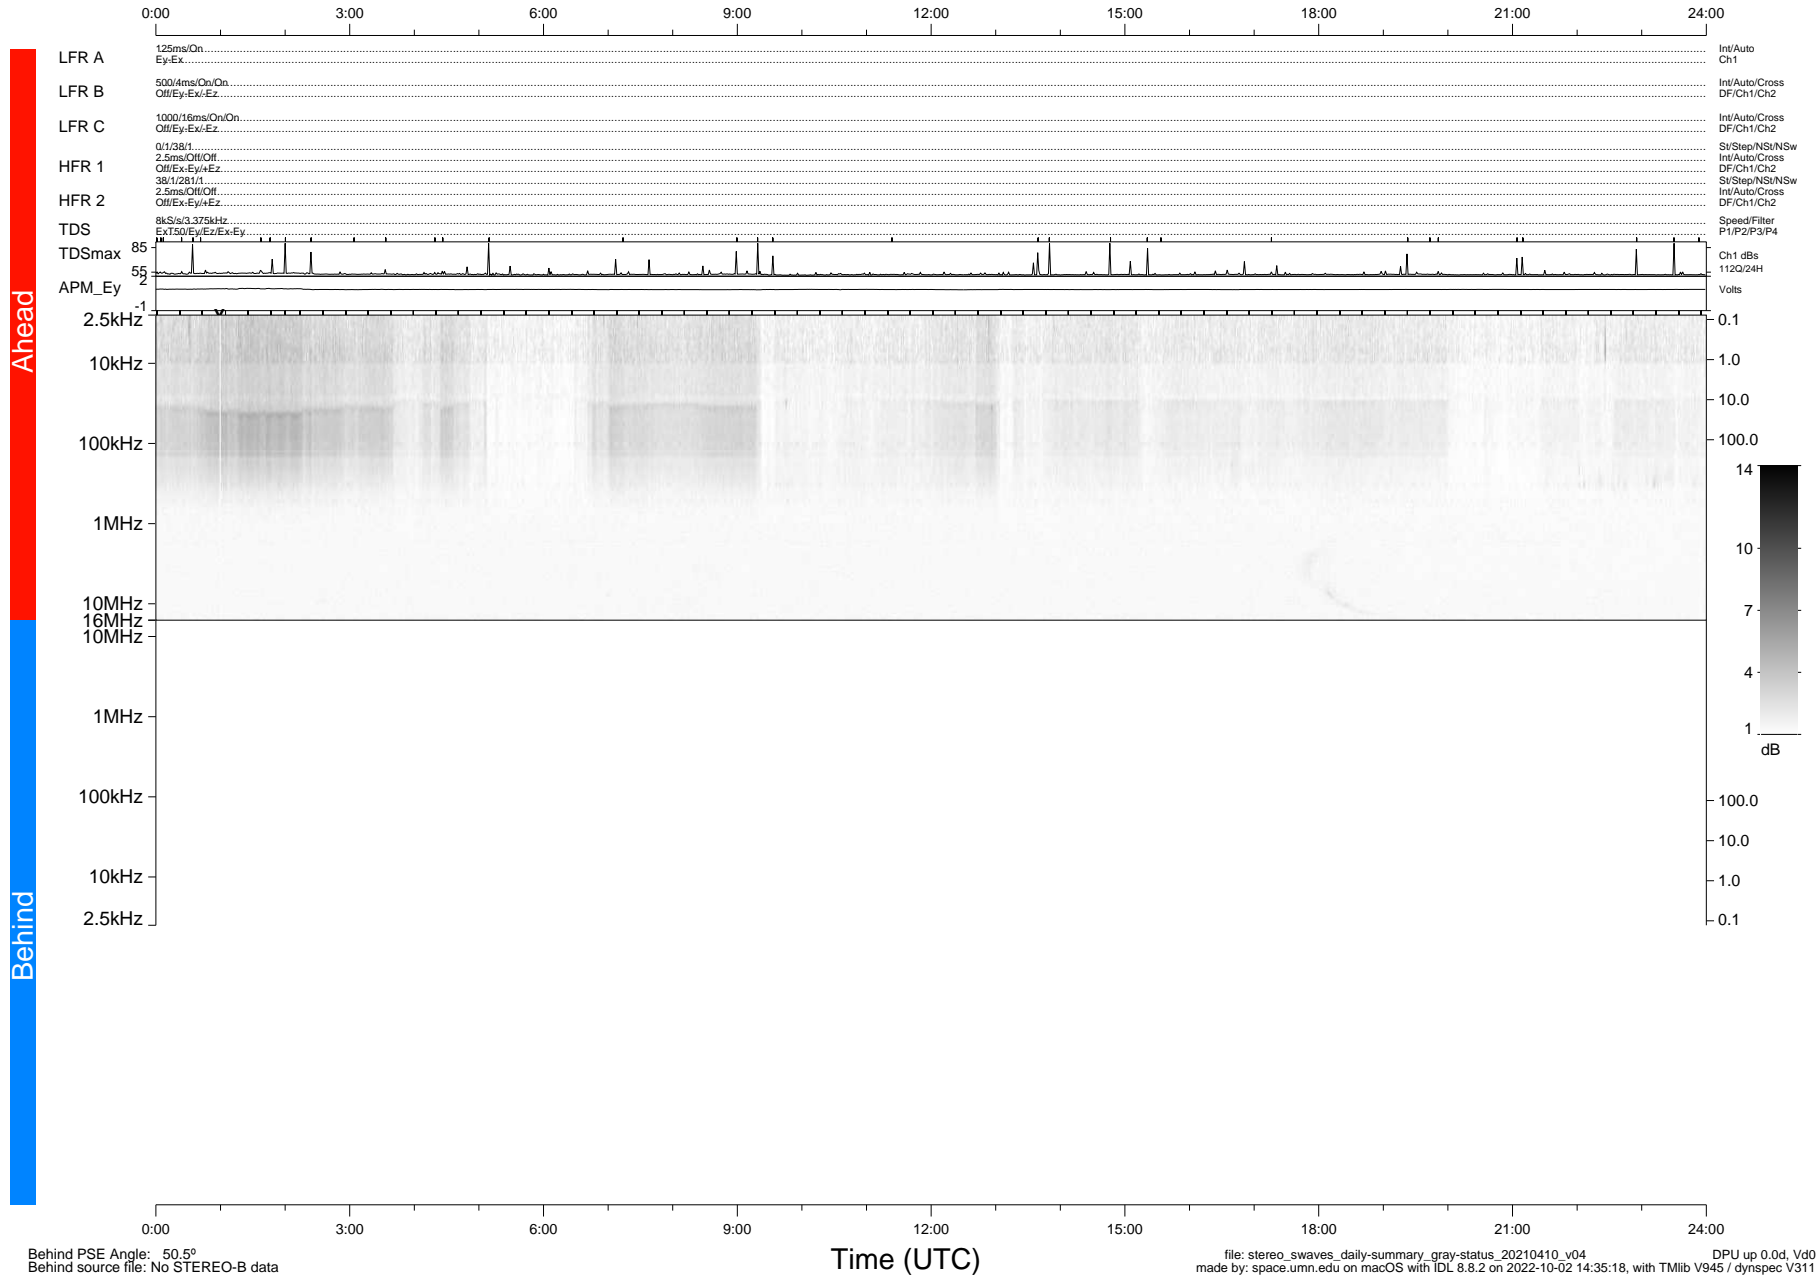

# STEREO/WAVES Daily Summary - 10-Apr-2021 (DOY 100)

Ahead source file: swaves\_ahead\_2021\_100\_1\_05.fin (Recovery: 100.0% HK, 86% Pkts)  
 Ahead PSE Angle: -53.9°

DPU up 2103.9d, V412d38

Behind PSE Angle: 50.5°  
 Behind source file: No STEREO-B data

file: stereo\_swaves\_daily-summary\_gray-status\_20210410\_v04 DPU up 0.0d, Vd0  
 made by: space.umn.edu on macOS with IDL 8.8.2 on 2022-10-02 14:35:18, with TLib V945 / dynspec V311