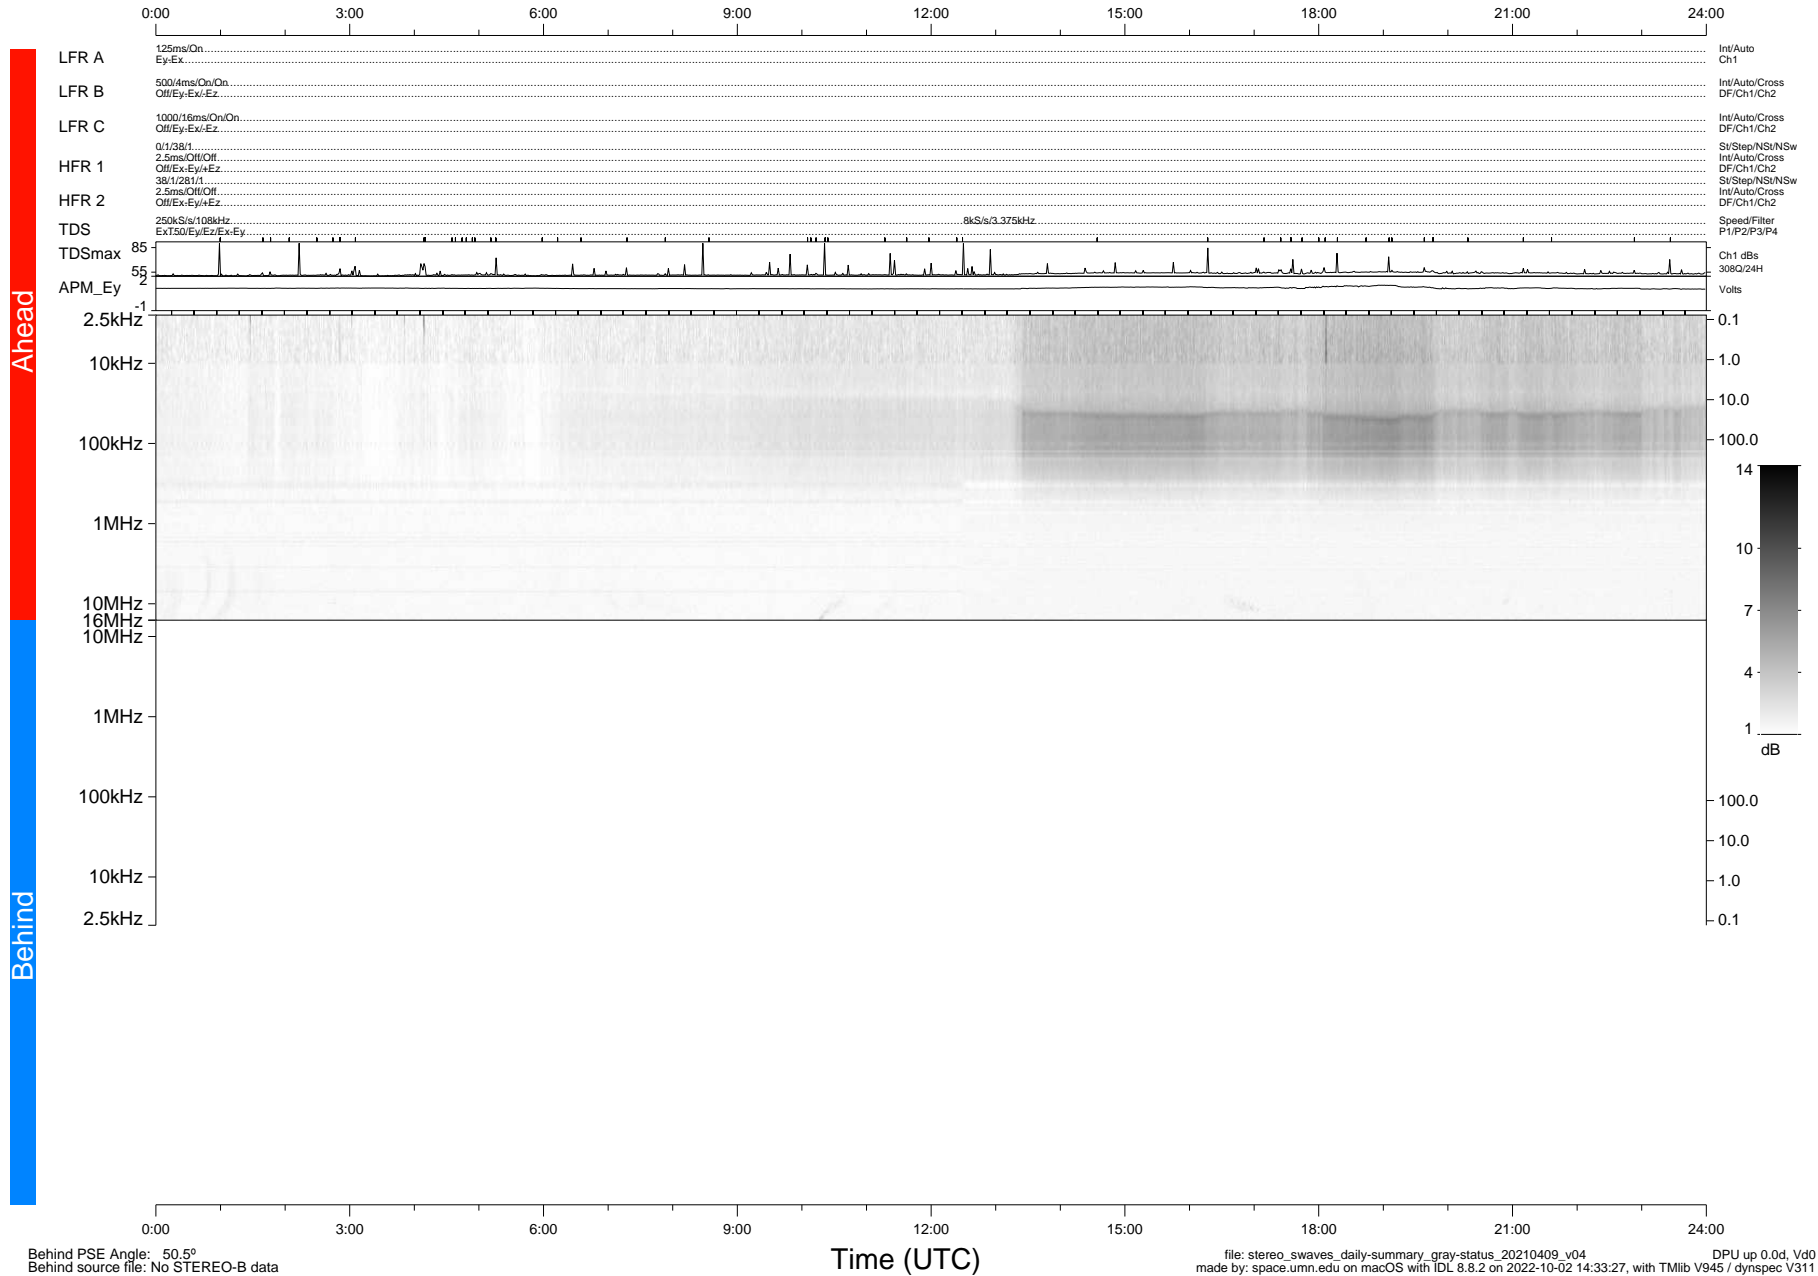

# STEREO/WAVES Daily Summary - 09-Apr-2021 (DOY 099)

Ahead source file: swaves\_ahead\_2021\_099\_1\_05.fin (Recovery: 100.0% HK, 117% Pkts)  
 Ahead PSE Angle: -54.0°

DPU up 2102.9d, V412d38

Behind PSE Angle: 50.5°  
 Behind source file: No STEREO-B data

Time (UTC)

file: stereo\_swaves\_daily-summary\_gray-status\_20210409\_v04 DPU up 0.0d, Vd0  
 made by: space.umn.edu on macOS with IDL 8.8.2 on 2022-10-02 14:33:27, with TLib V945 / dynspec V311