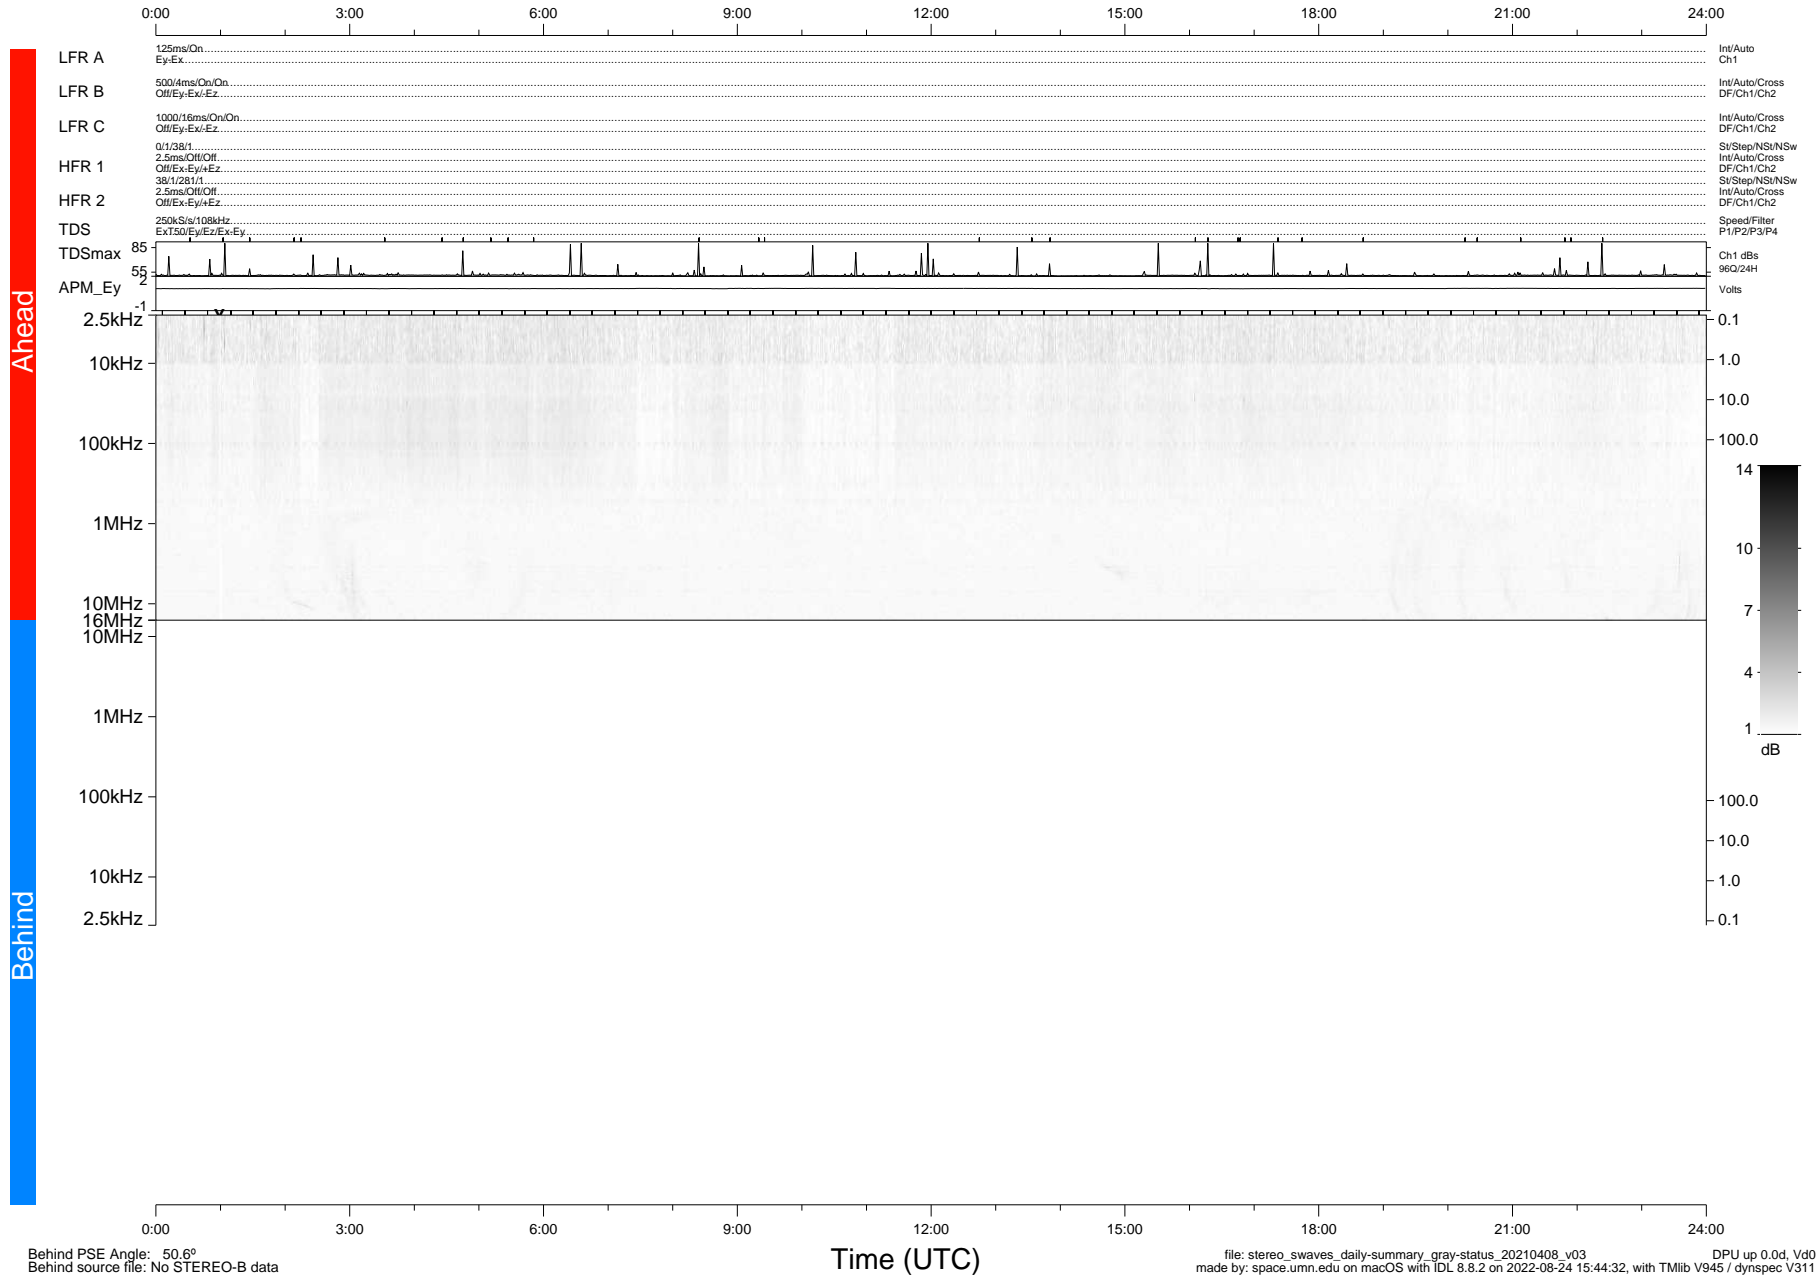

STEREO/WAVES Daily Summary - 08-Apr-2021 (DOY 098)

Ahead source file: swaves_ahead_2021_098_1_05.fin (Recovery: 100.0% HK, 87% Pkts)
 Ahead PSE Angle: -54.1°

DPU up 2101.9d, V412d36

Behind PSE Angle: 50.6°
 Behind source file: No STEREO-B data

Time (UTC)

file: stereo_swaves_daily-summary_gray-status_20210408_v03
 made by: space.umn.edu on macOS with IDL 8.8.2 on 2022-08-24 15:44:32, with TLib V945 / dynspec V311
 DPU up 0.0d, Vd0