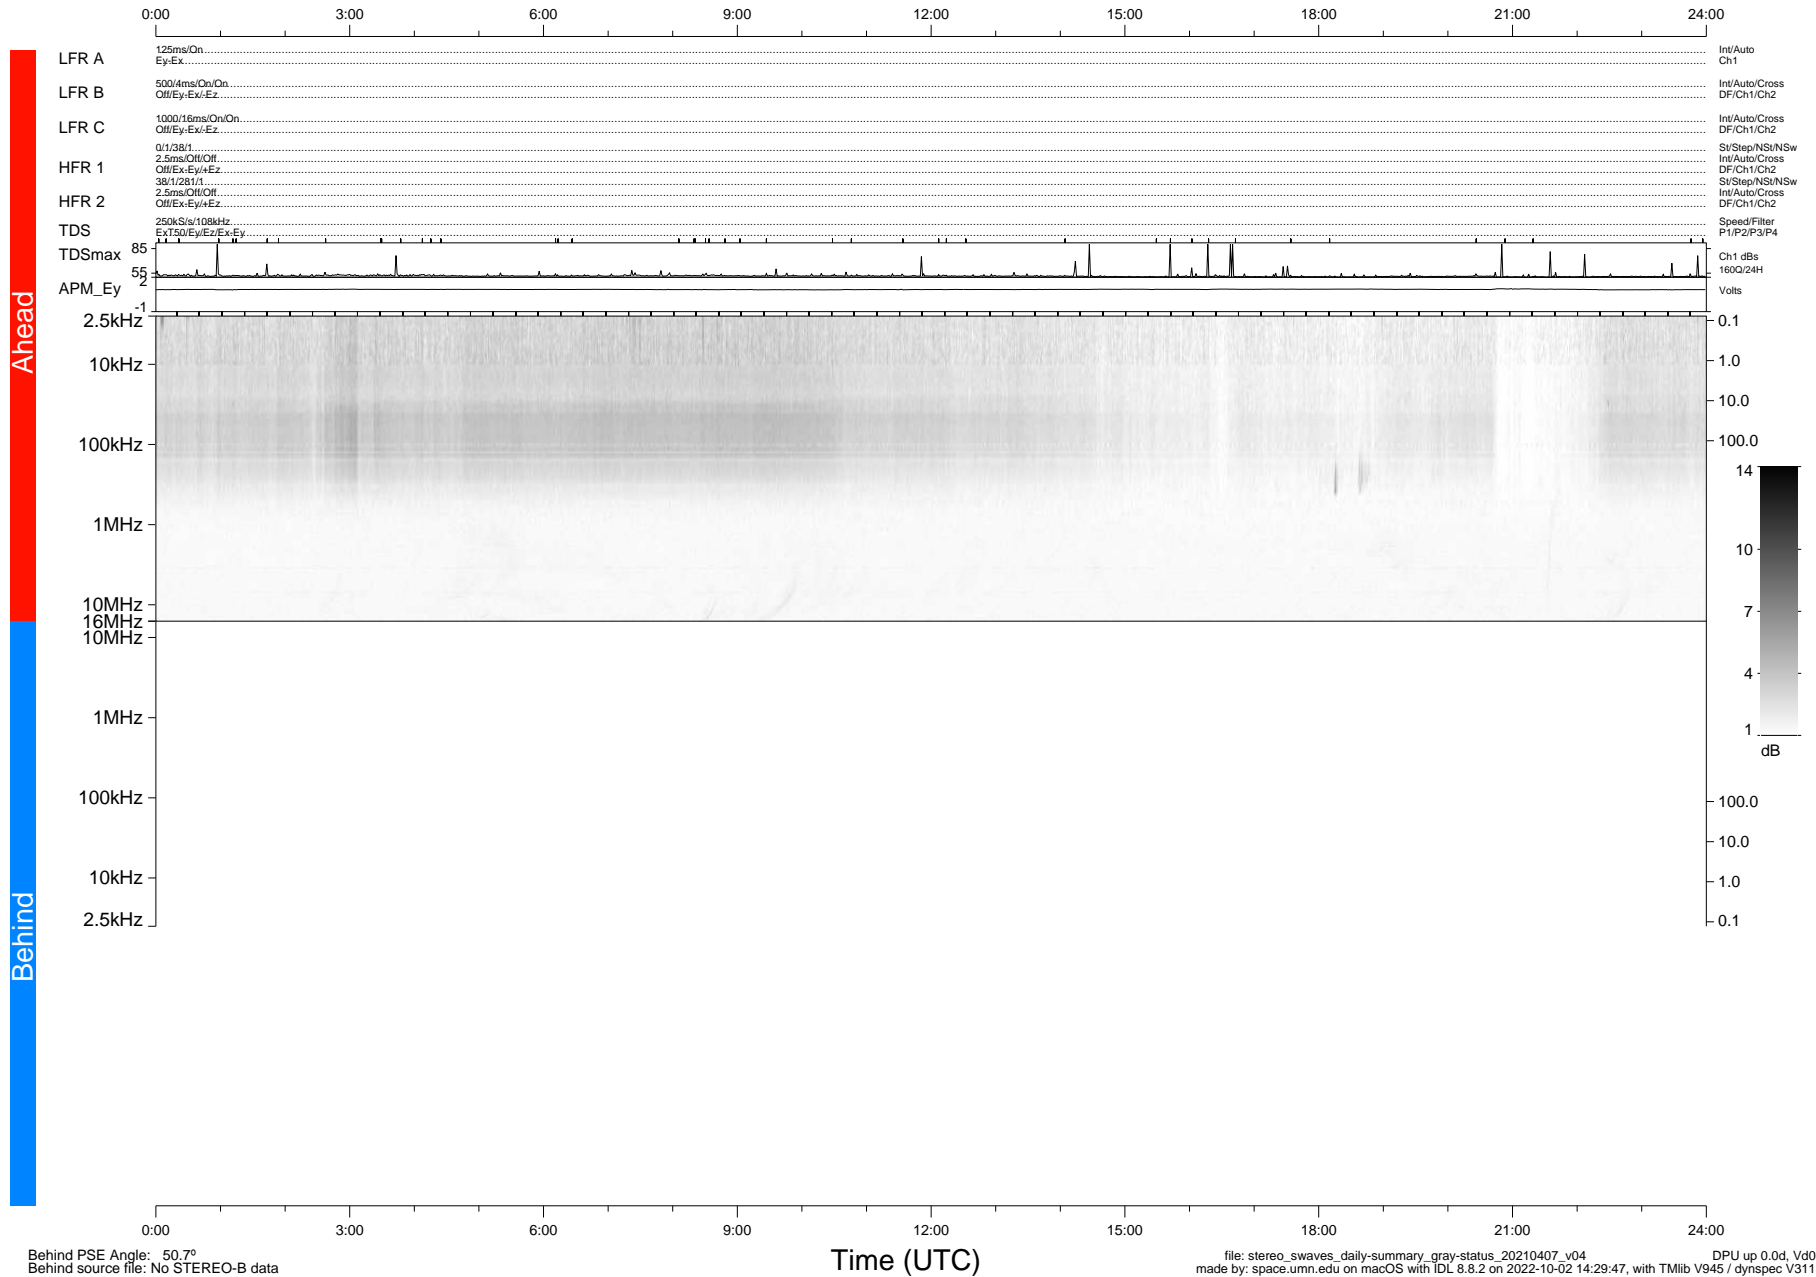

# STEREO/WAVES Daily Summary - 07-Apr-2021 (DOY 097)

Ahead source file: swaves\_ahead\_2021\_097\_1\_05.fin (Recovery: 100.0% HK, 96% Pkts)  
 Ahead PSE Angle: -54.1°

DPU up 2100.9d, V412d36

Behind PSE Angle: 50.7°  
 Behind source file: No STEREO-B data

Time (UTC)

file: stereo\_swaves\_daily-summary\_gray-status\_20210407\_v04 DPU up 0.0d, Vd0  
 made by: space.umn.edu on macOS with IDL 8.8.2 on 2022-10-02 14:29:47, with Tlib V945 / dynspec V311