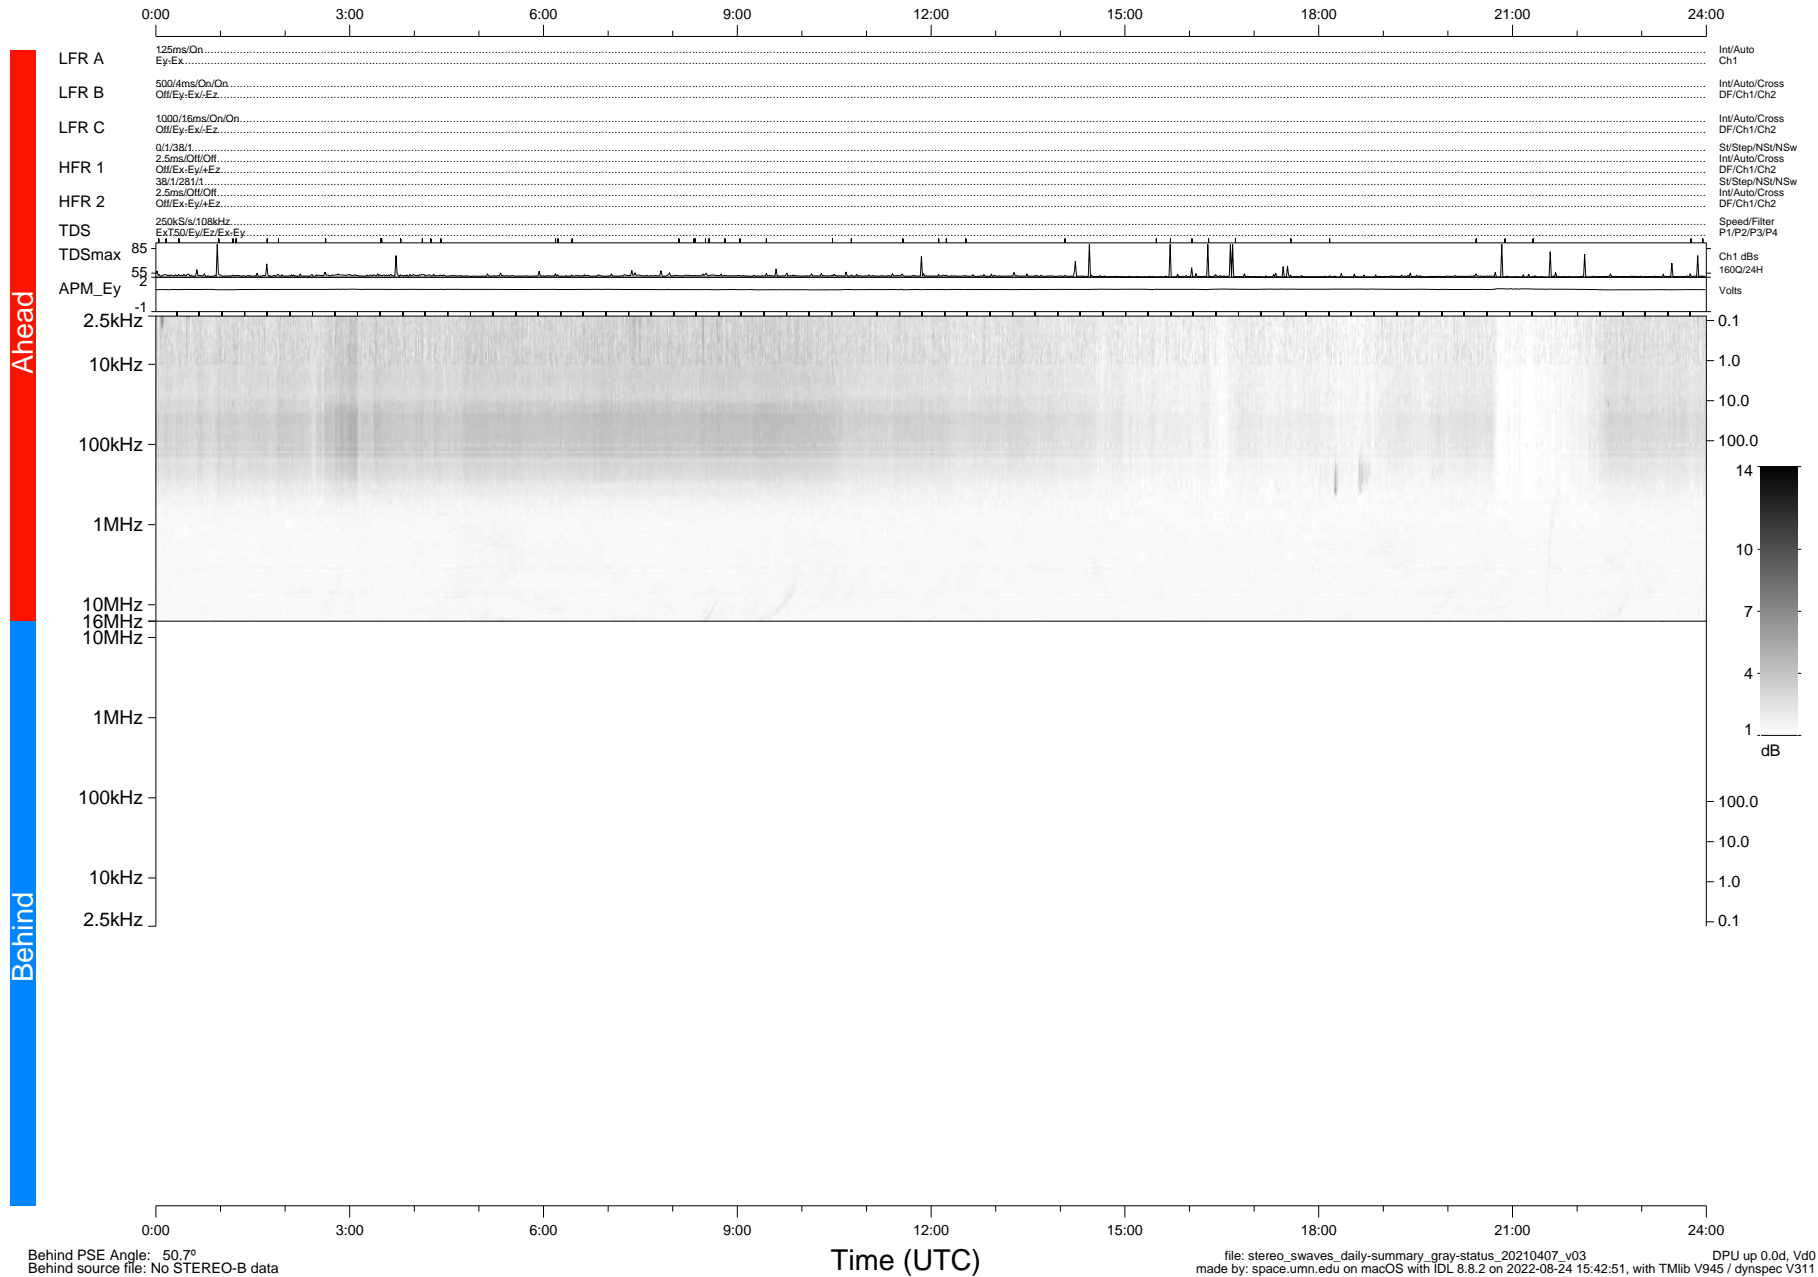

STEREO/WAVES Daily Summary - 07-Apr-2021 (DOY 097)

Ahead source file: swaves_ahead_2021_097_1_05.fin (Recovery: 100.0% HK, 96% Pkts)
 Ahead PSE Angle: -54.1°

DPU up 2100.9d, V412d36

Behind PSE Angle: 50.7°
 Behind source file: No STEREO-B data

file: stereo_swaves_daily-summary_gray-status_20210407_v03
 made by: space.umn.edu on macOS with IDL 8.8.2 on 2022-08-24 15:42:51, with Tlib V945 / dynspec V311
 DPU up 0.0d, Vd0