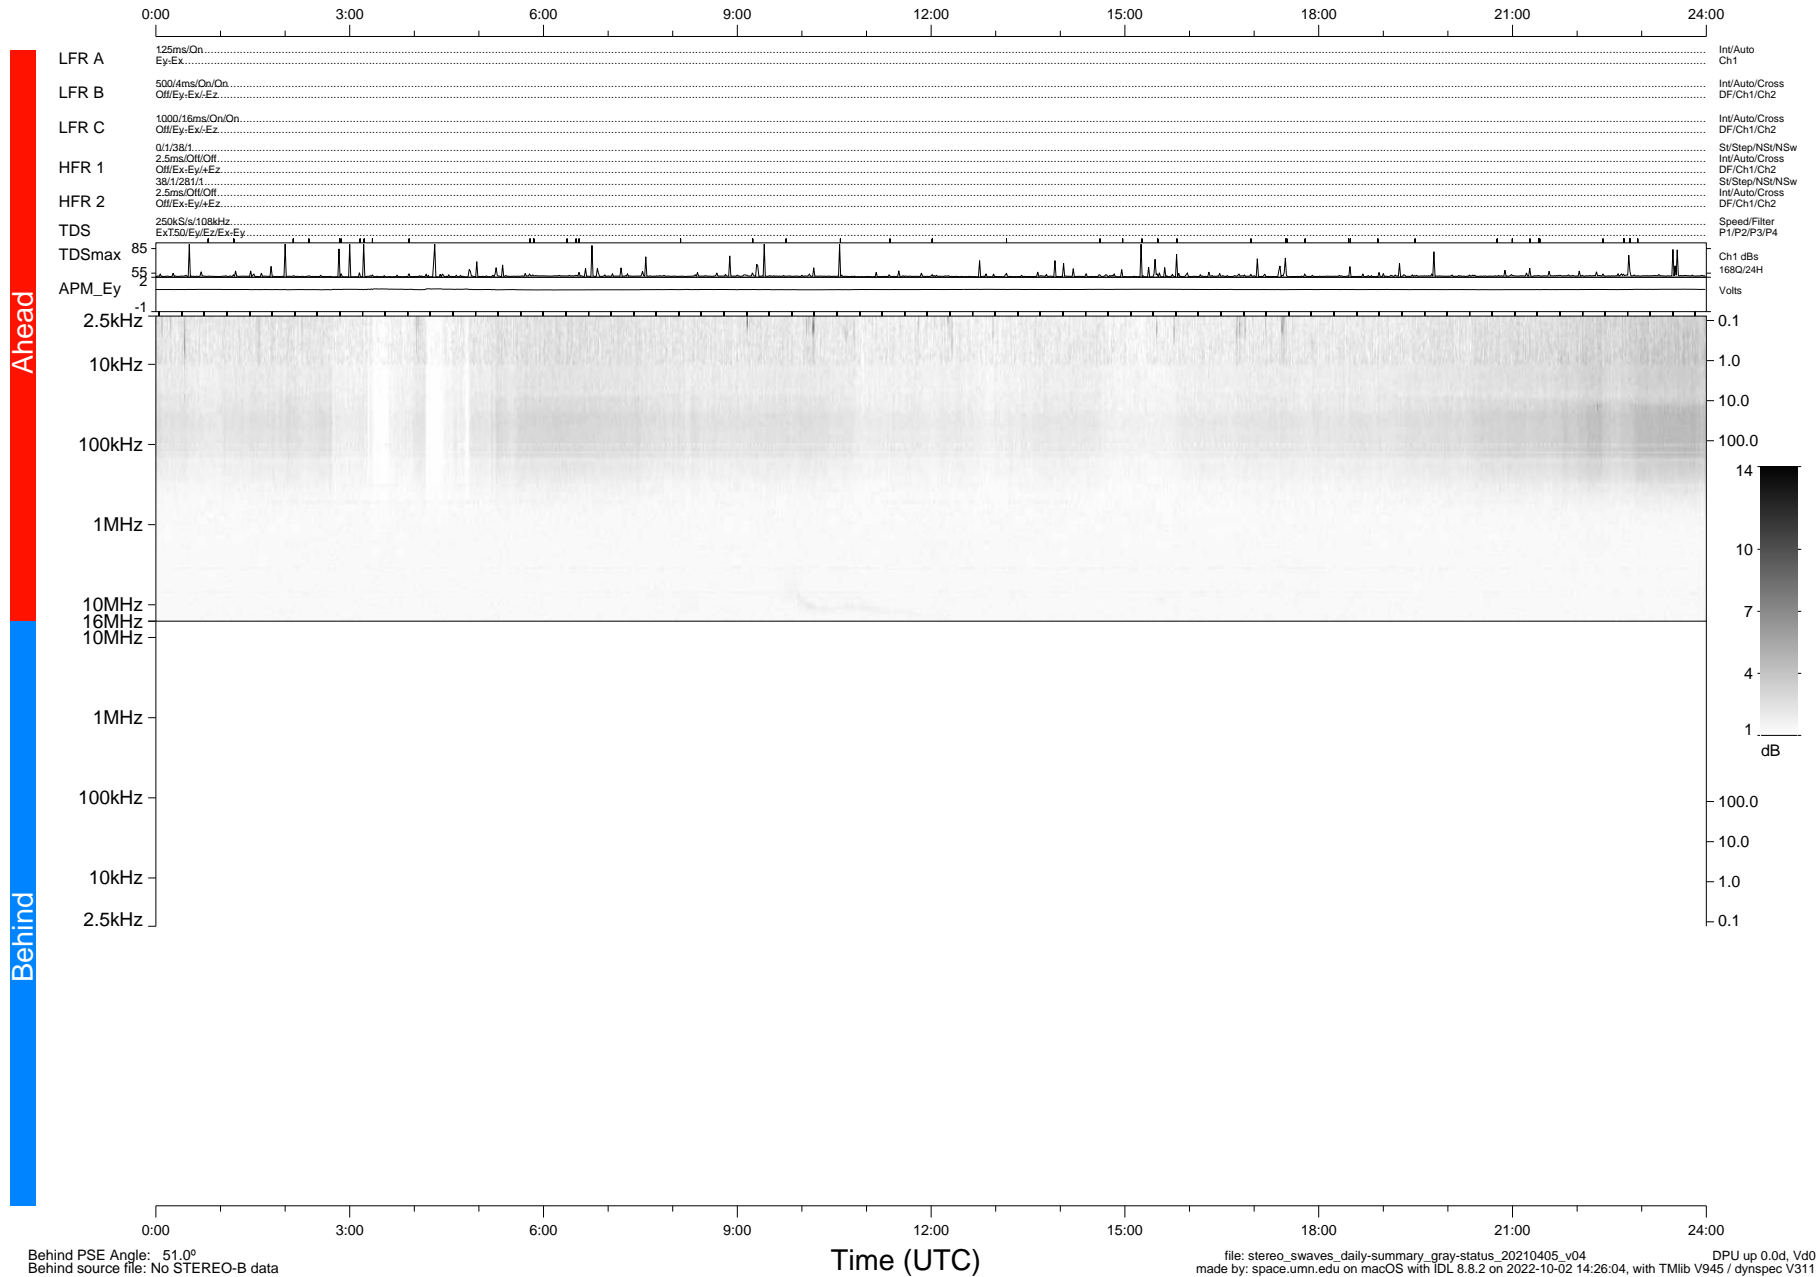

# STEREO/WAVES Daily Summary - 05-Apr-2021 (DOY 095)

Ahead source file: swaves\_ahead\_2021\_095\_1\_05.fin (Recovery: 100.0% HK, 97% Pkts)  
 Ahead PSE Angle: -54.2°

DPU up 2098.9d, V412d36

Behind PSE Angle: 51.0°  
 Behind source file: No STEREO-B data

file: stereo\_swaves\_daily-summary\_gray-status\_20210405\_v04  
 made by: space.umn.edu on macOS with IDL 8.8.2 on 2022-10-02 14:26:04, with TLib V945 / dynspec V311  
 DPU up 0.0d, Vd0