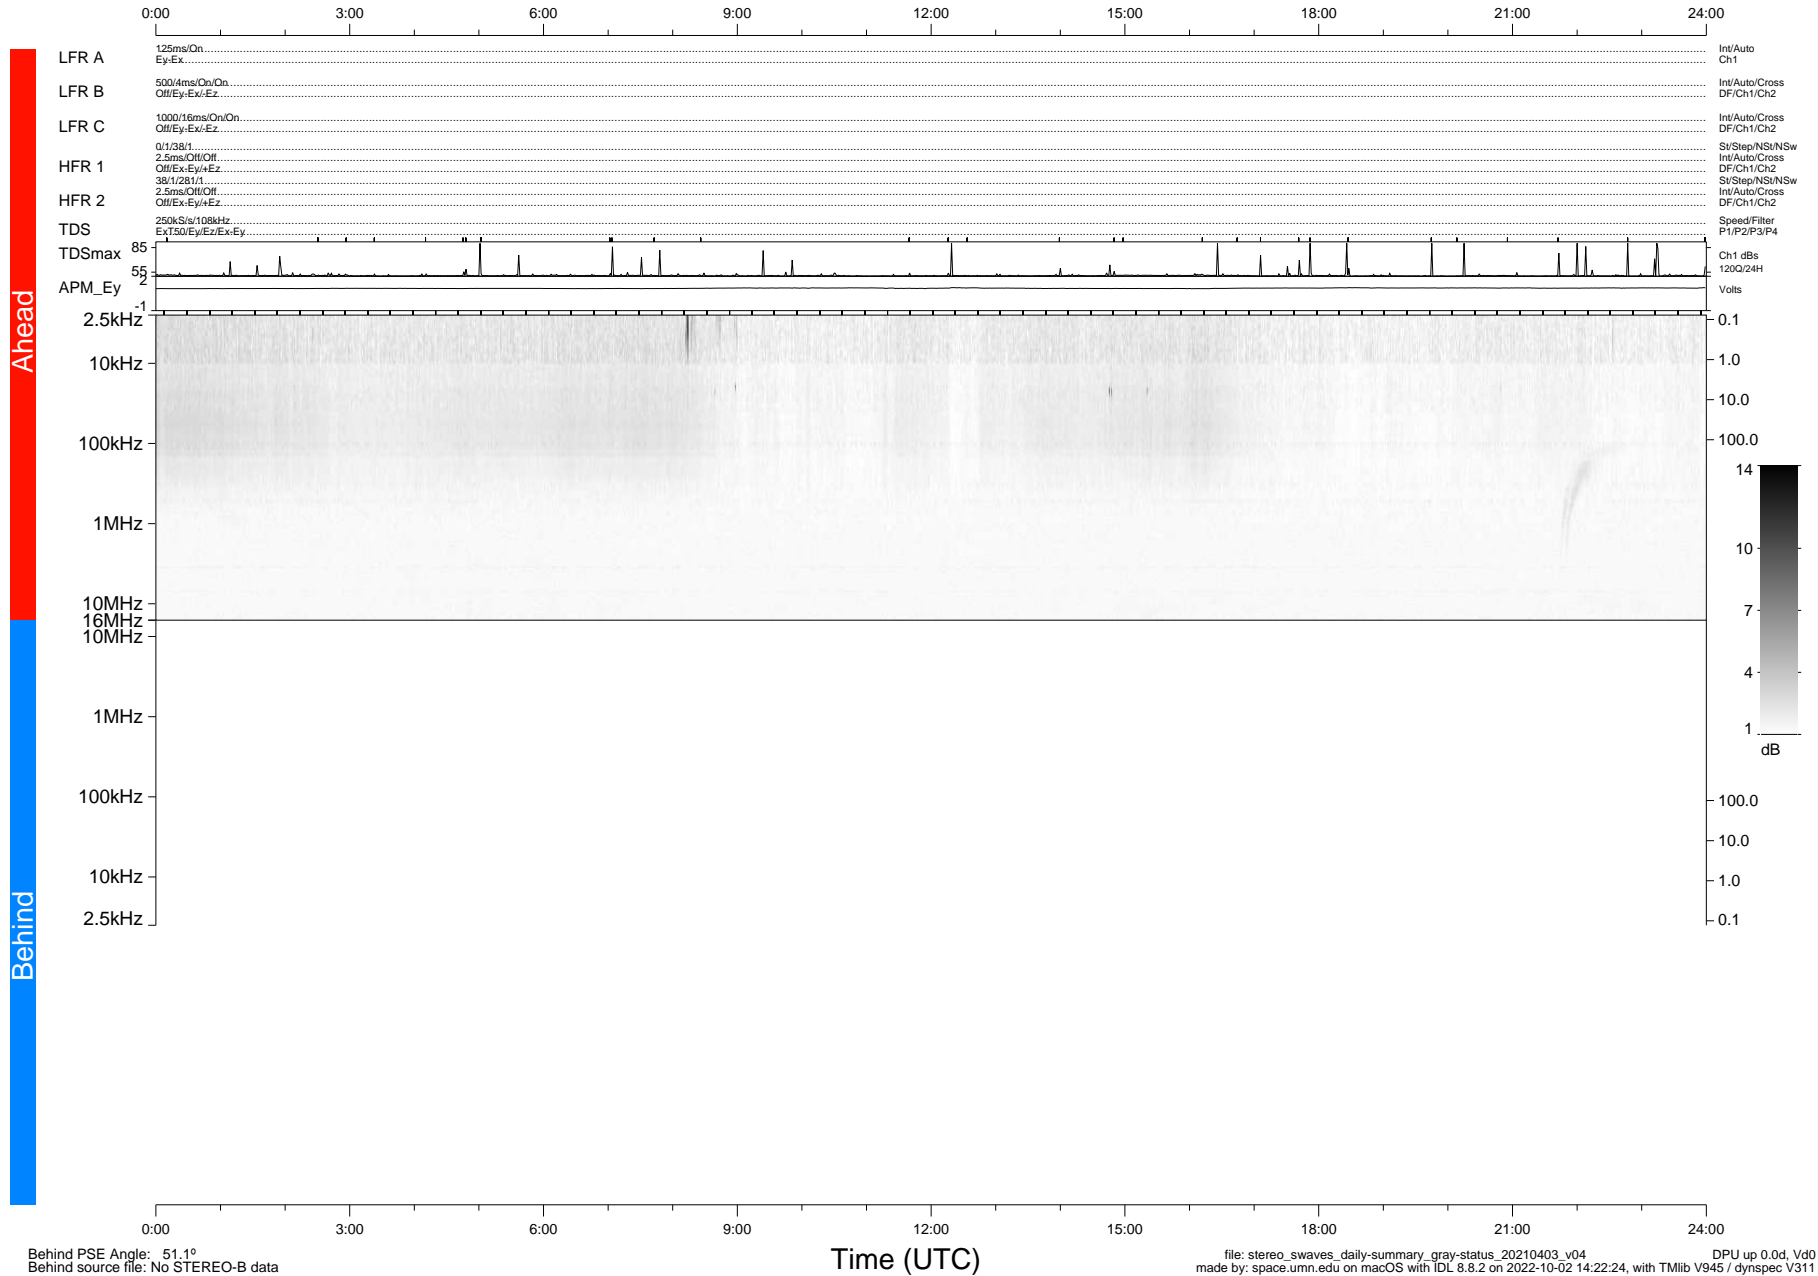

# STEREO/WAVES Daily Summary - 03-Apr-2021 (DOY 093)

Ahead source file: swaves\_ahead\_2021\_093\_1\_05.fin (Recovery: 100.0% HK, 90% Pkts)  
 Ahead PSE Angle: -54.3°

DPU up 2096.9d, V412d36

Behind PSE Angle: 51.1°  
 Behind source file: No STEREO-B data

file: stereo\_swaves\_daily-summary\_gray-status\_20210403\_v04  
 made by: space.umn.edu on macOS with IDL 8.8.2 on 2022-10-02 14:22:24, with TLib V945 / dynspec V311  
 DPU up 0.0d, Vd0