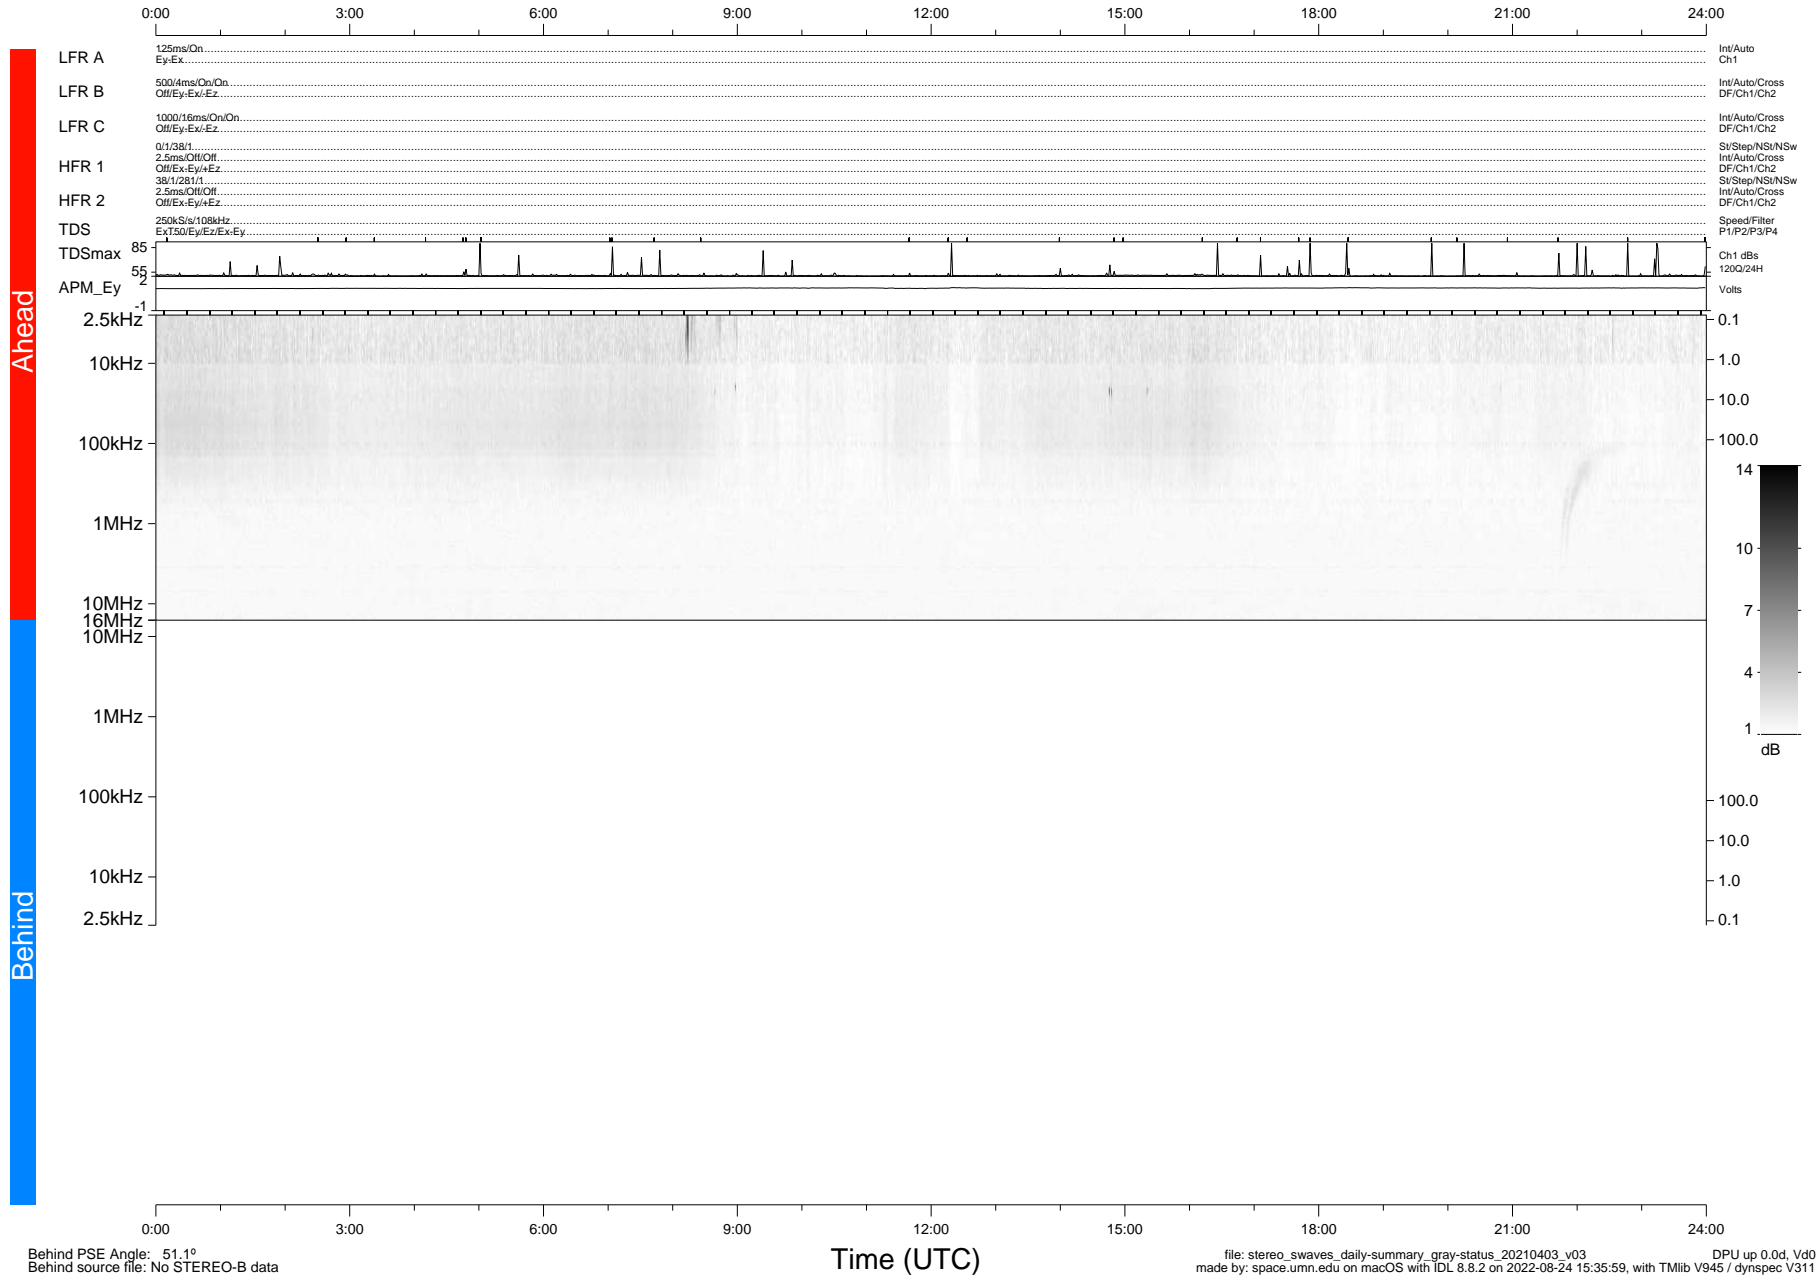

STEREO/WAVES Daily Summary - 03-Apr-2021 (DOY 093)

Ahead source file: swaves_ahead_2021_093_1_05.fin (Recovery: 100.0% HK, 90% Pkts)
 Ahead PSE Angle: -54.3°

DPU up 2096.9d, V412d36

Behind PSE Angle: 51.1°
 Behind source file: No STEREO-B data

Time (UTC)

file: stereo_swaves_daily-summary_gray-status_20210403_v03
 made by: space.umn.edu on macOS with IDL 8.8.2 on 2022-08-24 15:35:59, with TLib V945 / dynspec V311
 DPU up 0.0d, Vd0