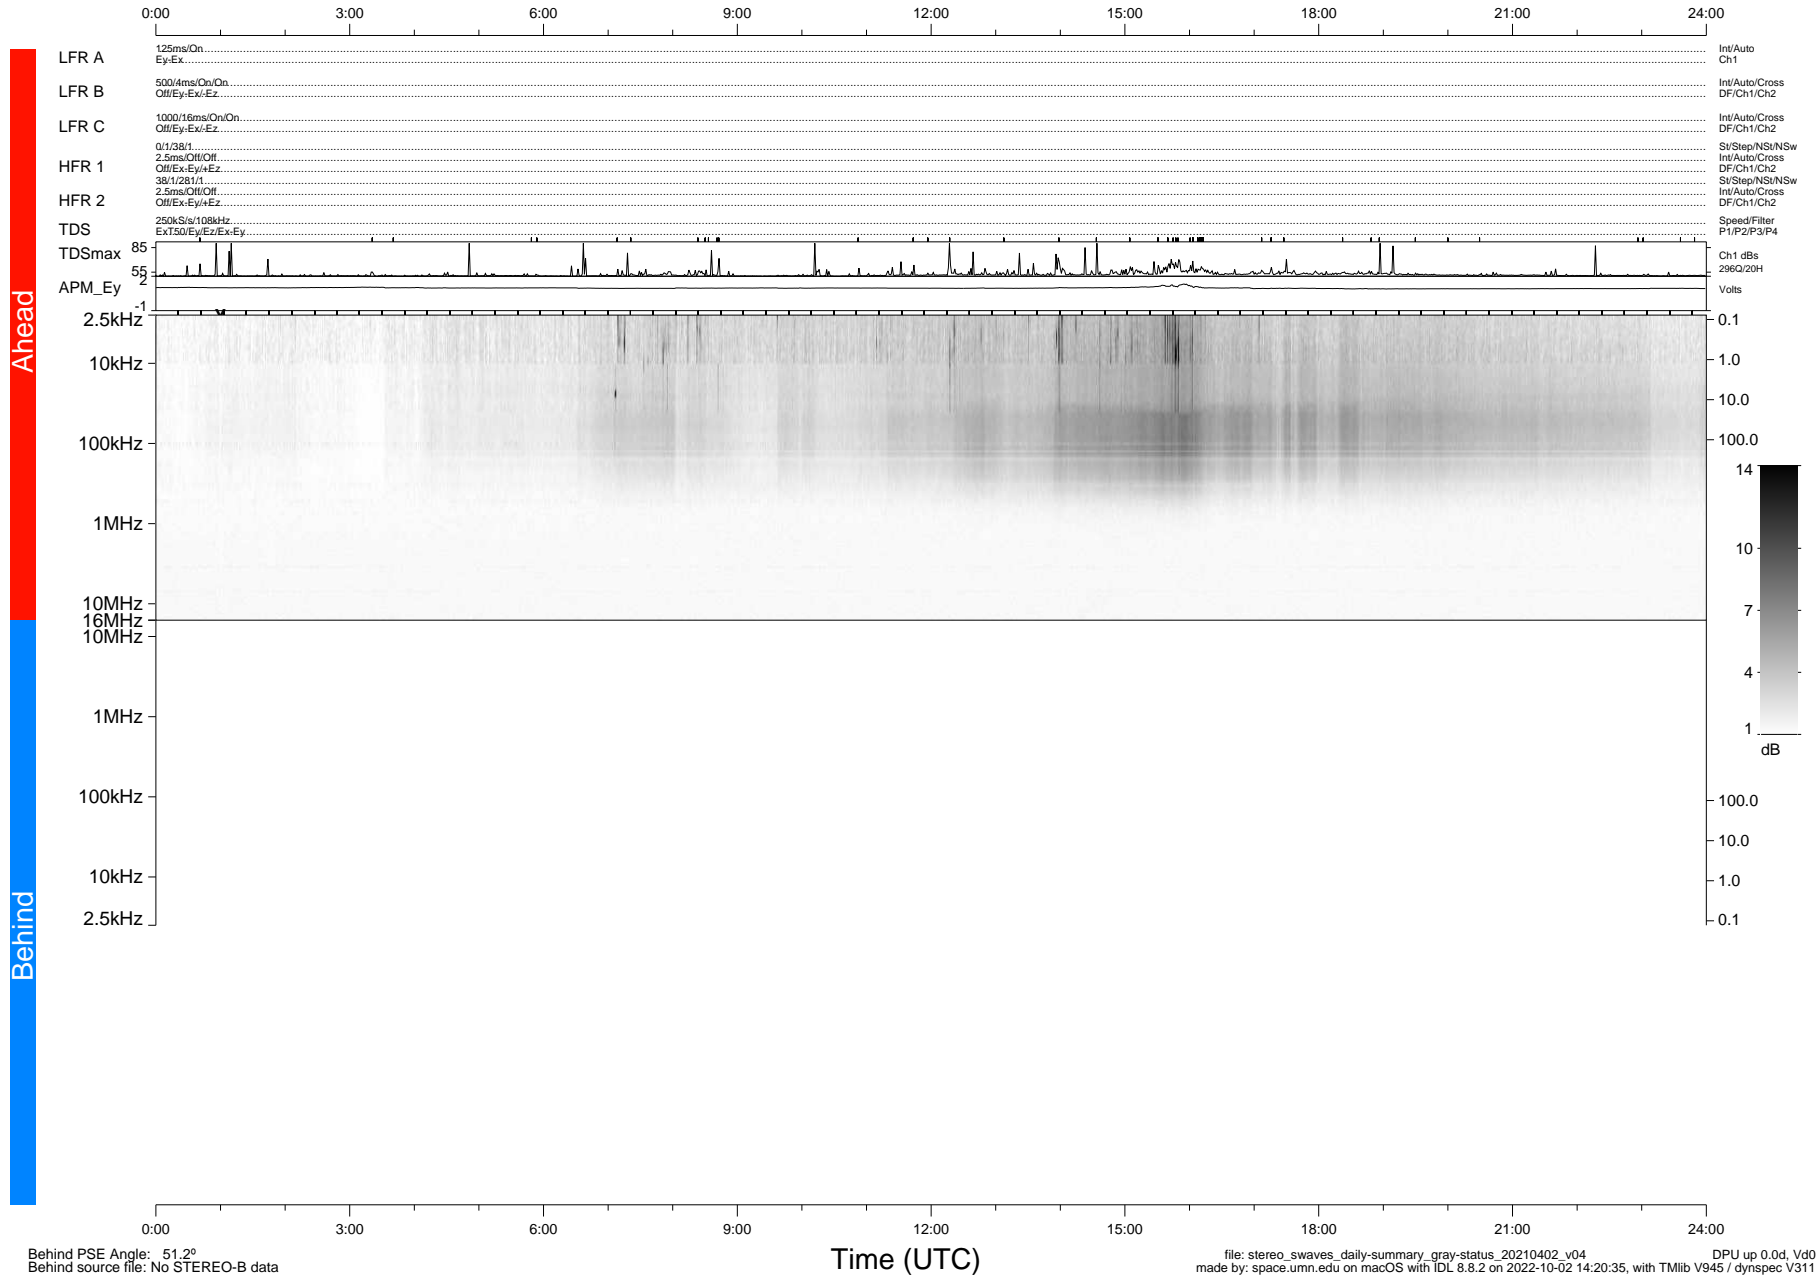

# STEREO/WAVES Daily Summary - 02-Apr-2021 (DOY 092)

Ahead source file: swaves\_ahead\_2021\_092\_1\_05.fin (Recovery: 100.0% HK, 115% Pkts)  
 Ahead PSE Angle: -54.4°

DPU up 2095.9d, V412d36

Behind PSE Angle: 51.2°  
 Behind source file: No STEREO-B data

file: stereo\_swaves\_daily-summary\_gray-status\_20210402\_v04 DPU up 0.0d, Vd0  
 made by: space.umn.edu on macOS with IDL 8.8.2 on 2022-10-02 14:20:35, with TLib V945 / dynspec V311