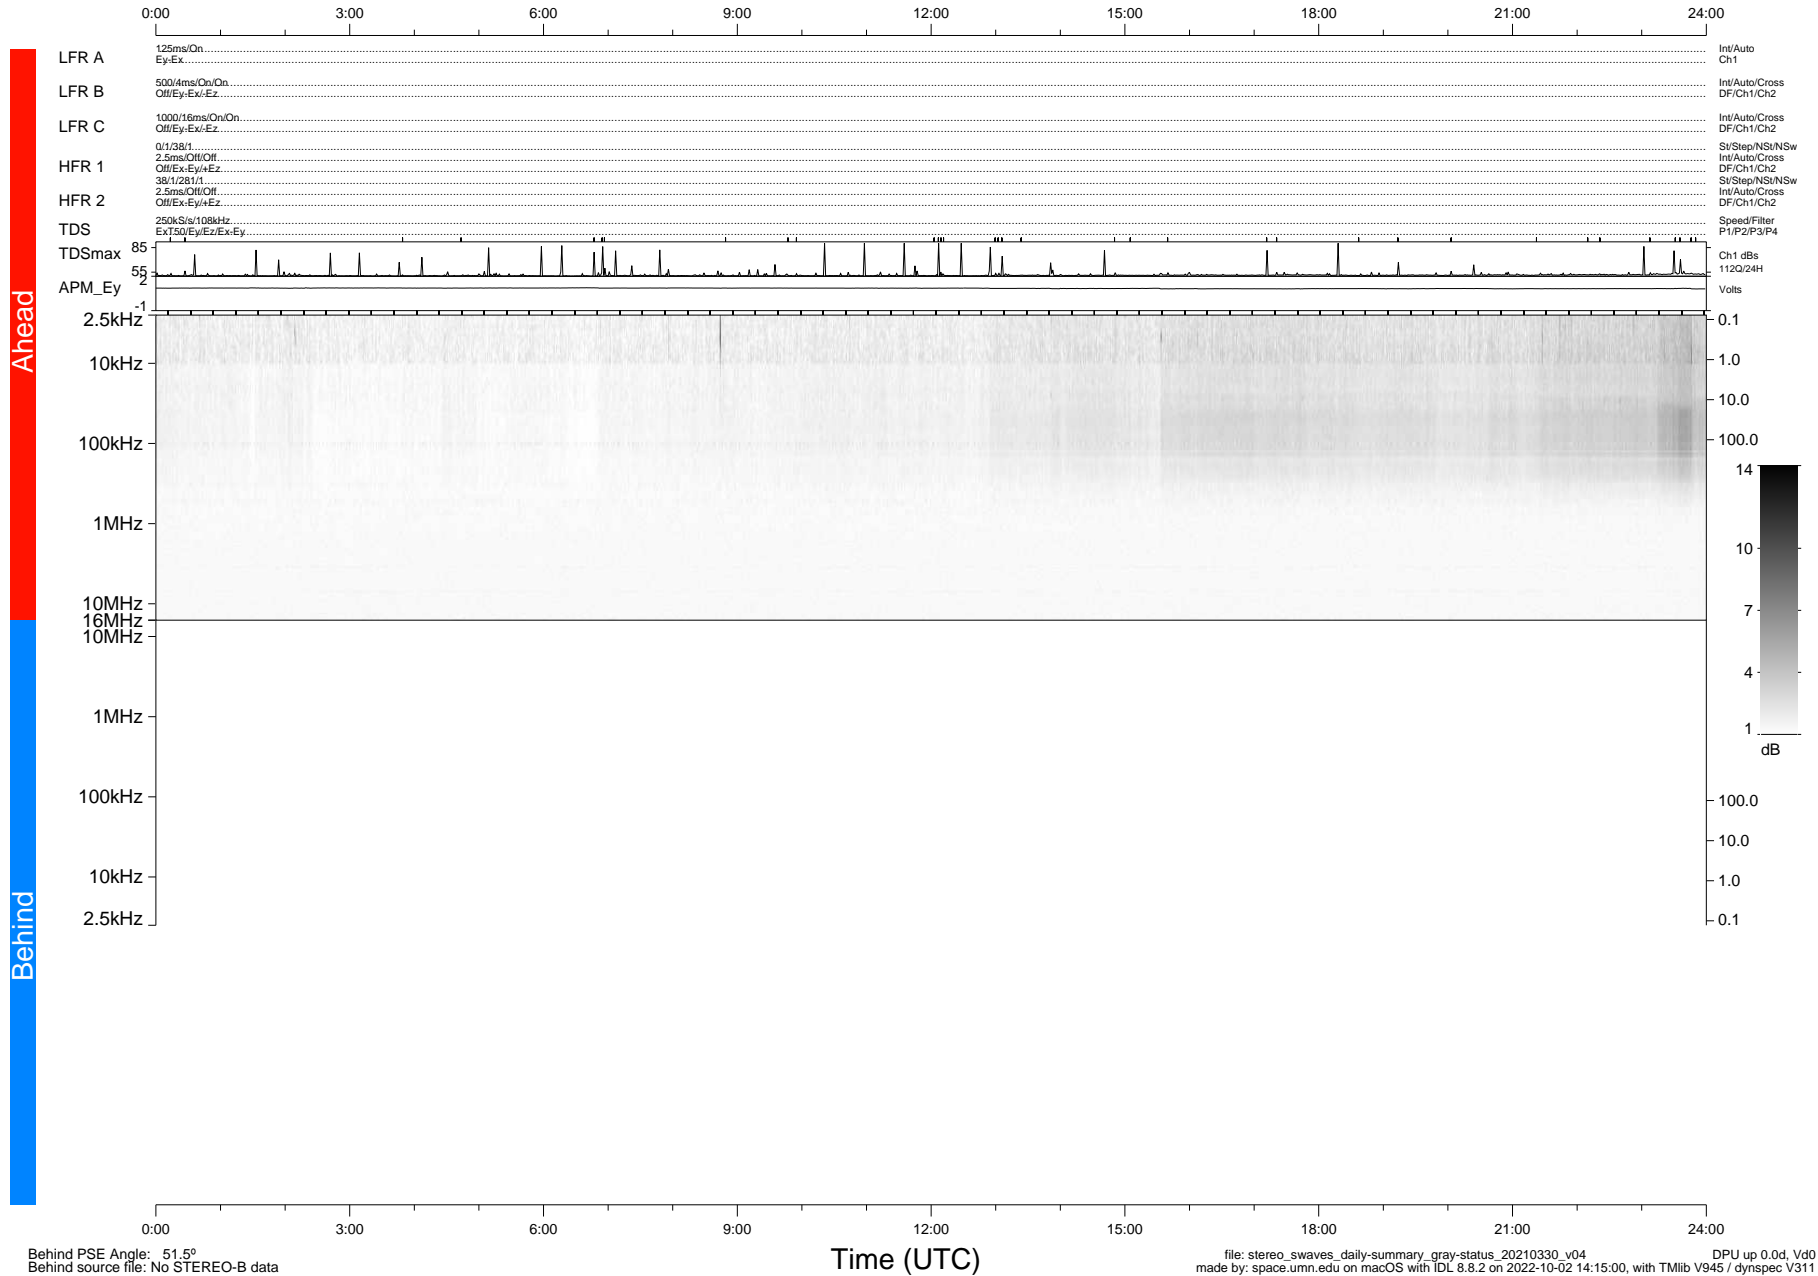

# STEREO/WAVES Daily Summary - 30-Mar-2021 (DOY 089)

Ahead source file: swaves\_ahead\_2021\_089\_1\_05.fin (Recovery: 100.0% HK, 89% Pkts)  
 Ahead PSE Angle: -54.5°

DPU up 2092.9d, V412d36

Behind PSE Angle: 51.5°  
 Behind source file: No STEREO-B data

file: stereo\_swaves\_daily-summary\_gray-status\_20210330\_v04 DPU up 0.0d, Vd0  
 made by: space.umn.edu on macOS with IDL 8.8.2 on 2022-10-02 14:15:00, with Tlib V945 / dynspec V311