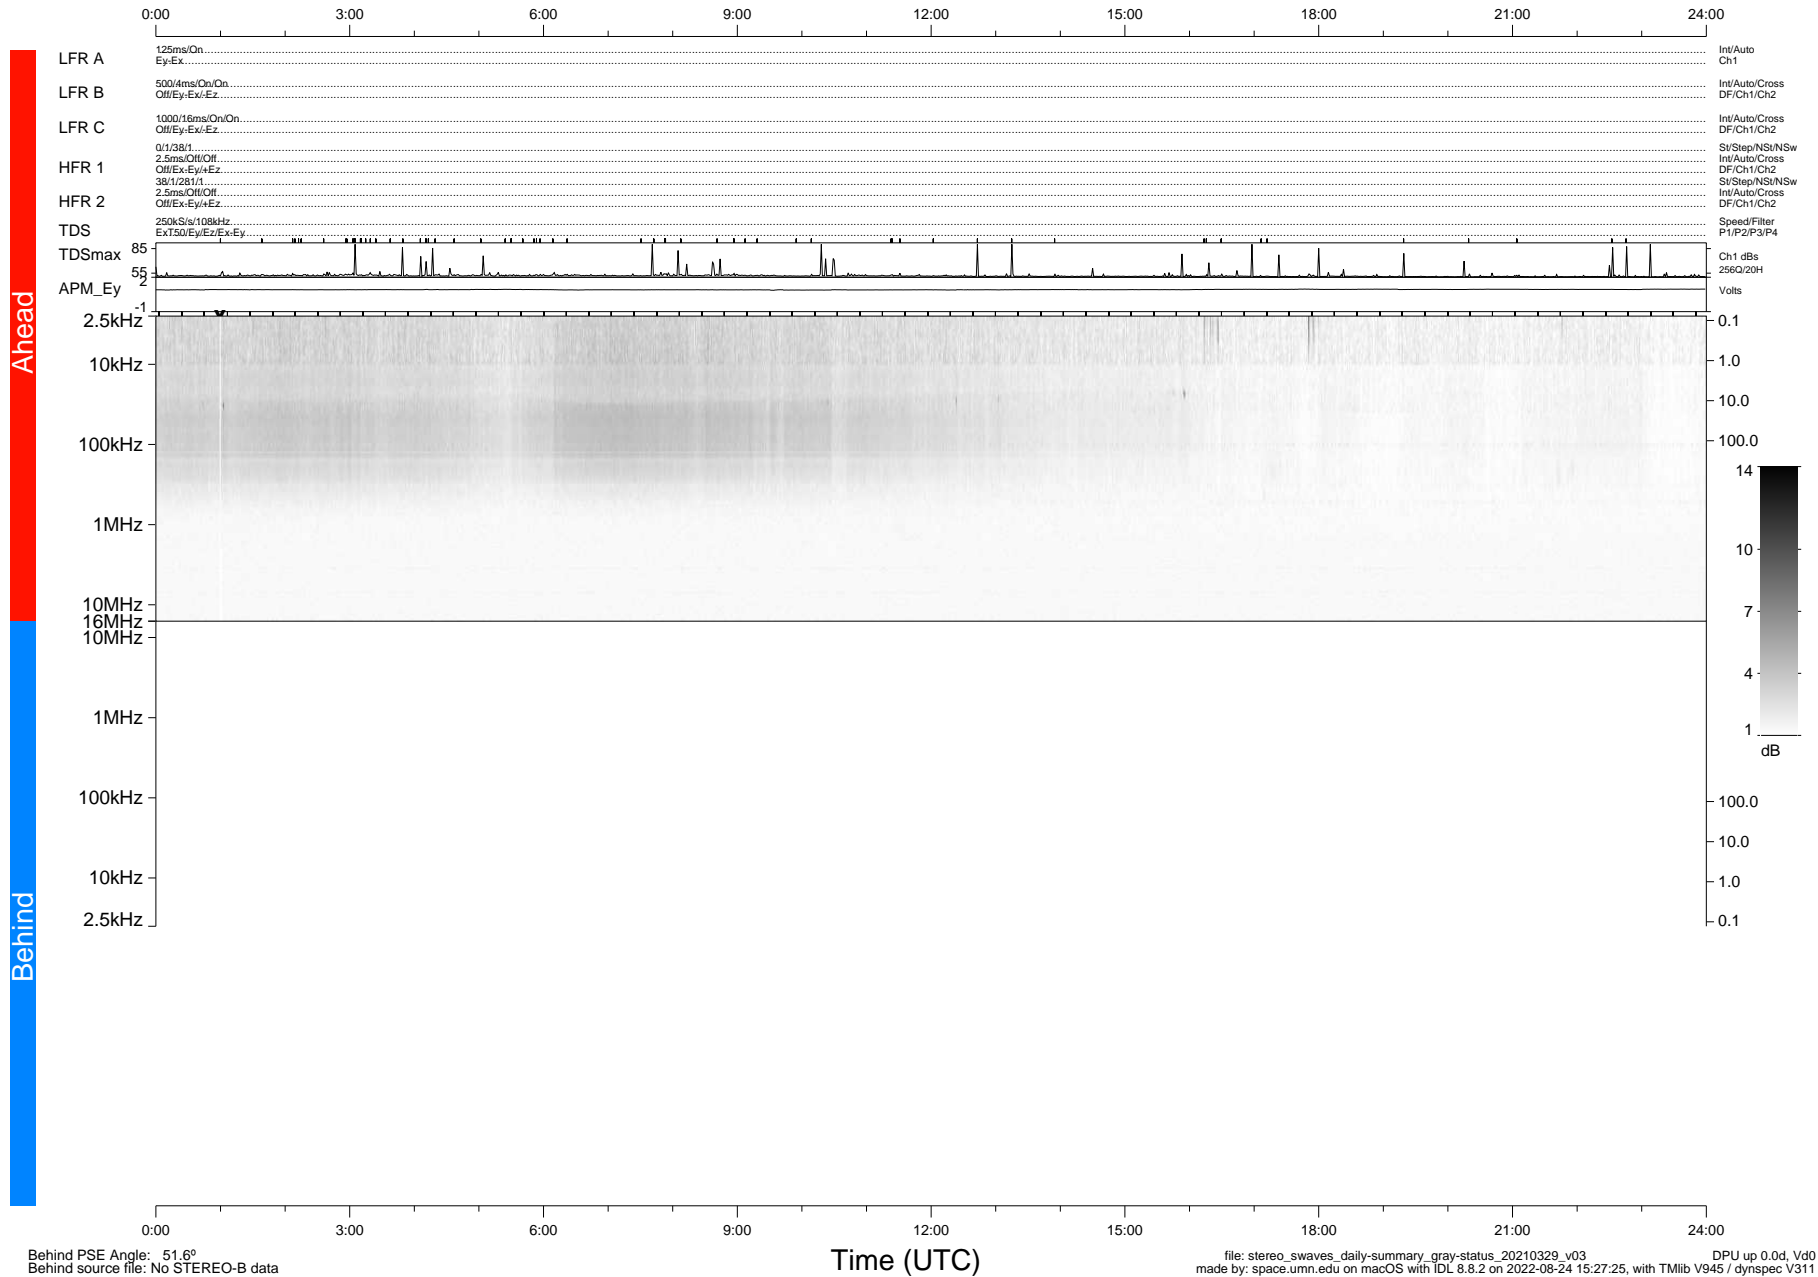

STEREO/WAVES Daily Summary - 29-Mar-2021 (DOY 088)

Ahead source file: swaves_ahead_2021_088_1_05.fin (Recovery: 100.0% HK, 110% Pkts)
 Ahead PSE Angle: -54.5°

DPU up 2091.9d, V412d36

Behind PSE Angle: 51.6°
 Behind source file: No STEREO-B data

file: stereo_swaves_daily-summary_gray-status_20210329_v03
 made by: space.umn.edu on macOS with IDL 8.8.2 on 2022-08-24 15:27:25, with Tlib V945 / dynspec V311
 DPU up 0.0d, Vd0