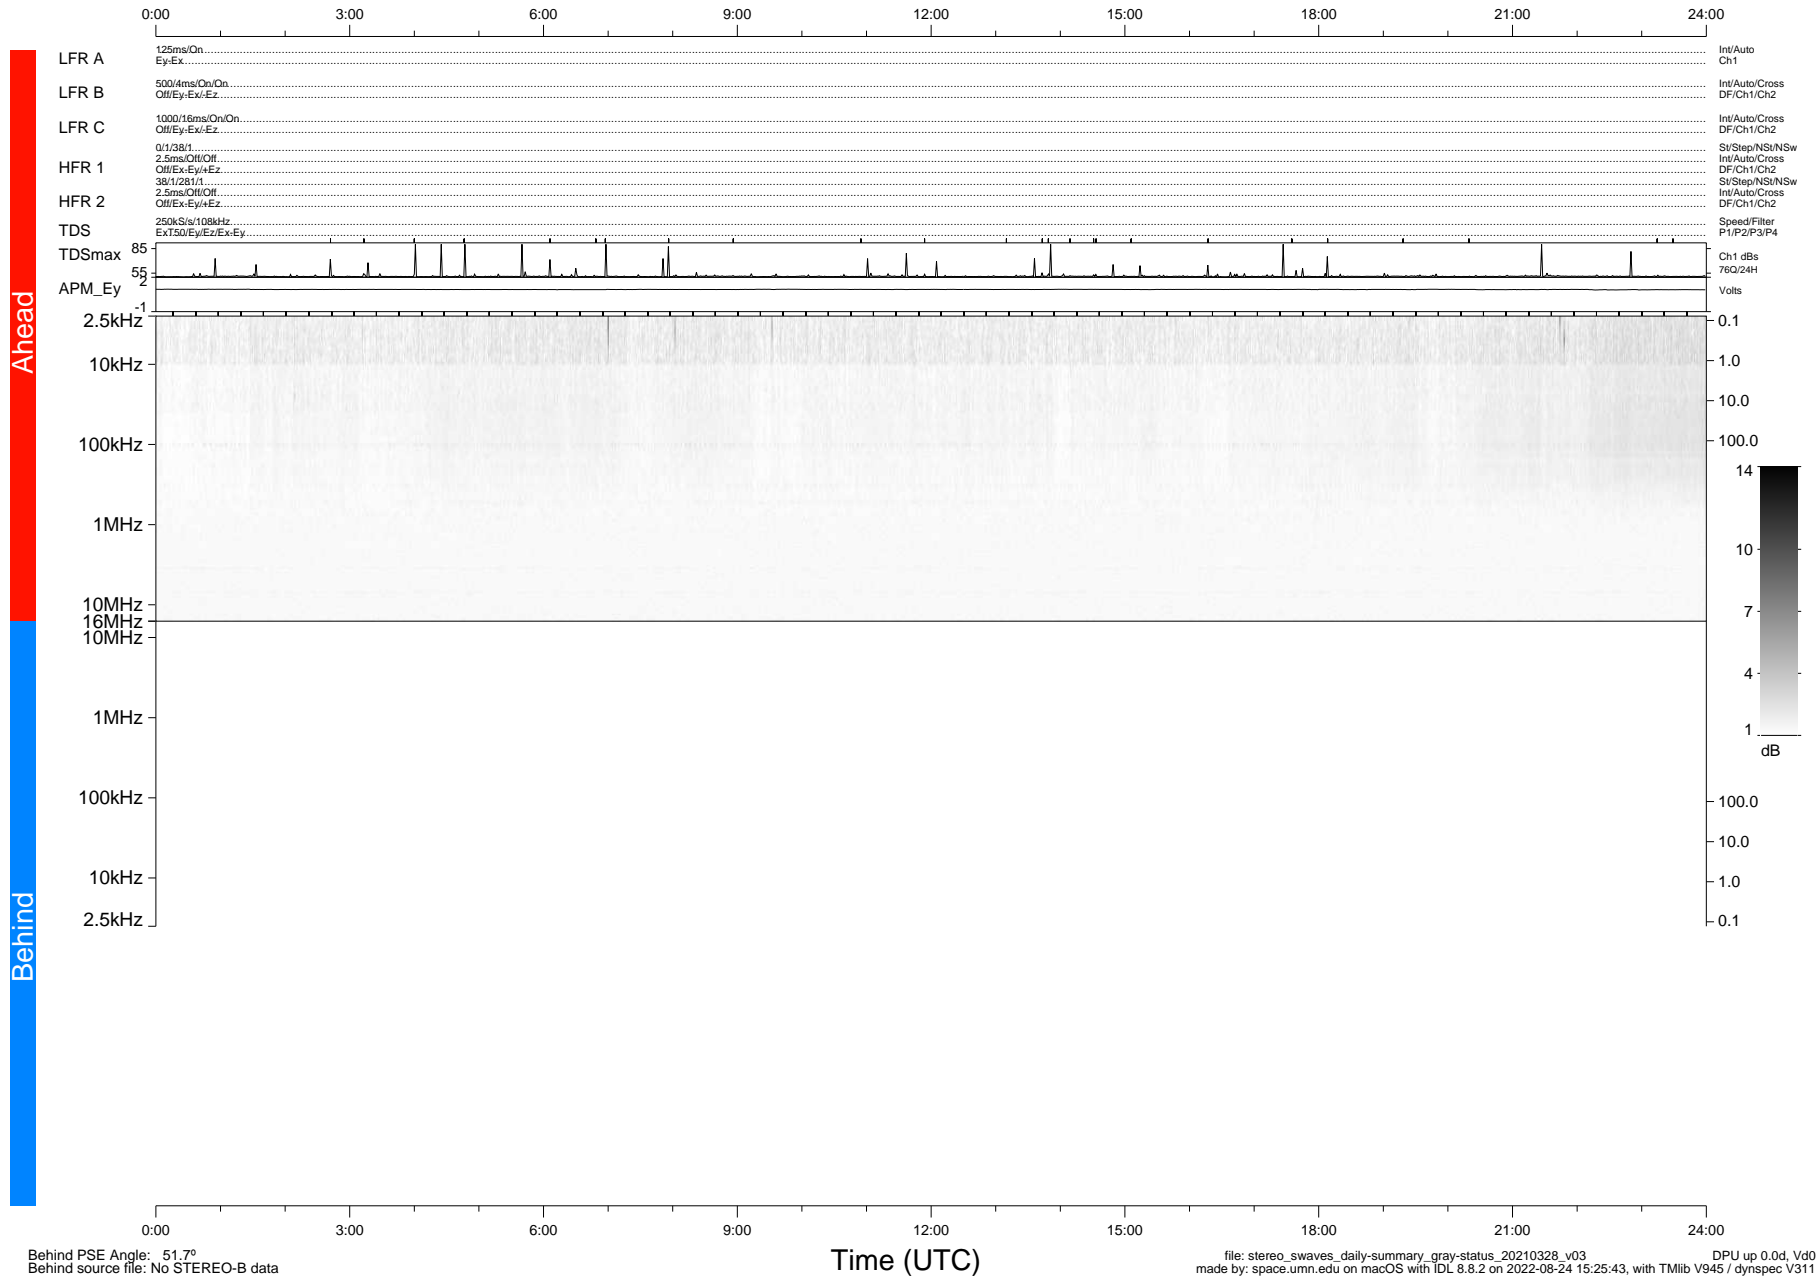

STEREO/WAVES Daily Summary - 28-Mar-2021 (DOY 087)

Ahead source file: swaves_ahead_2021_087_1_05.fin (Recovery: 100.0% HK, 84% Pkts)
 Ahead PSE Angle: -54.5°

DPU up 2090.9d, V412d36

Behind PSE Angle: 51.7°
 Behind source file: No STEREO-B data

file: stereo_swaves_daily-summary_gray-status_20210328_v03
 made by: space.umn.edu on macOS with IDL 8.8.2 on 2022-08-24 15:25:43, with TLib V945 / dynspec V311
 DPU up 0.0d, Vd0