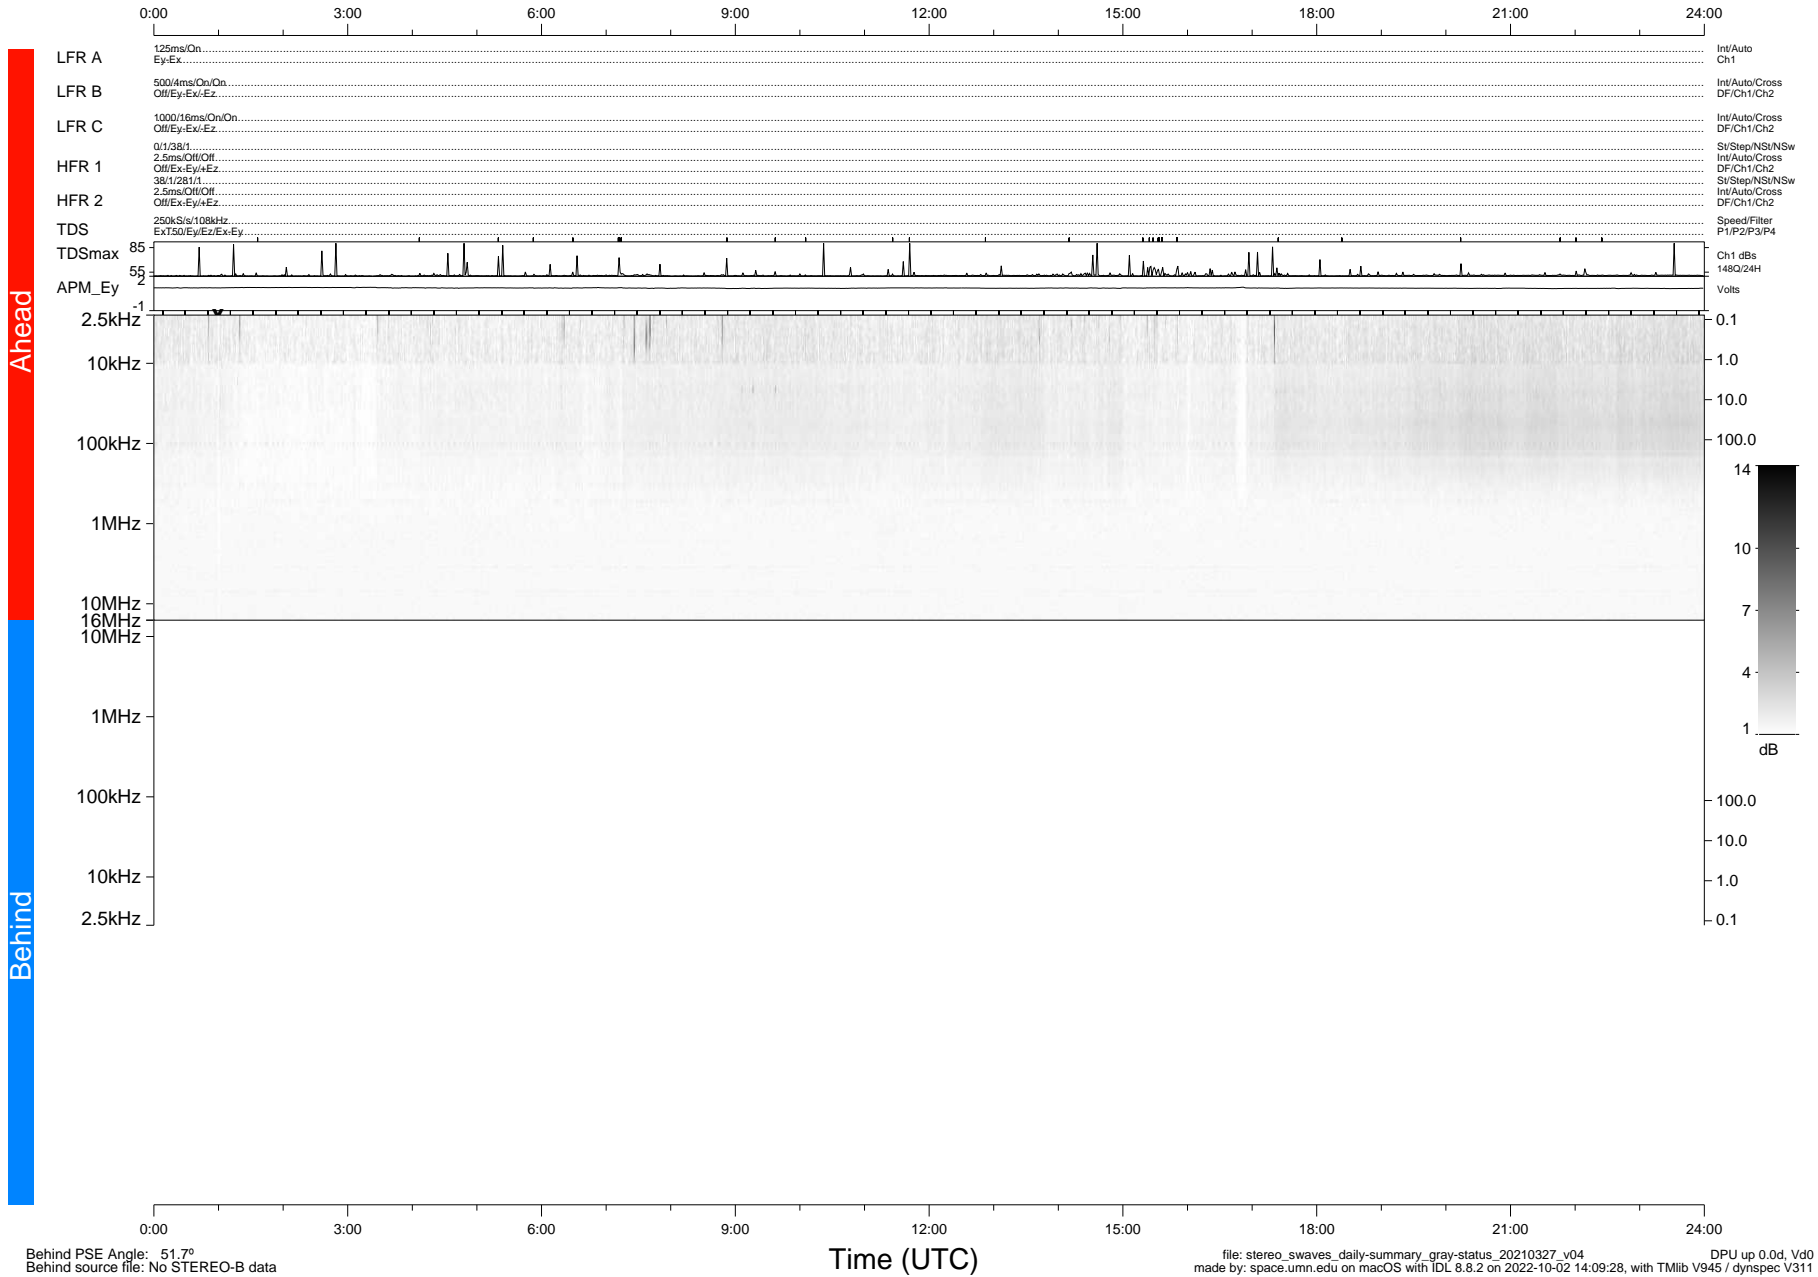

STEREO/WAVES Daily Summary - 27-Mar-2021 (DOY 086)

Ahead source file: swaves_ahead_2021_086_1_05.fin (Recovery: 100.0% HK, 94% Pkts)
 Ahead PSE Angle: -54.7°

DPU up 2089.9d, V412d36

Behind PSE Angle: 51.7°
 Behind source file: No STEREO-B data

Time (UTC)

file: stereo_swaves_daily-summary_gray-status_20210327_v04
 made by: space.umn.edu on macOS with IDL 8.8.2 on 2022-10-02 14:09:28, with TLib V945 / dynspec V311
 DPU up 0.0d, Vd0