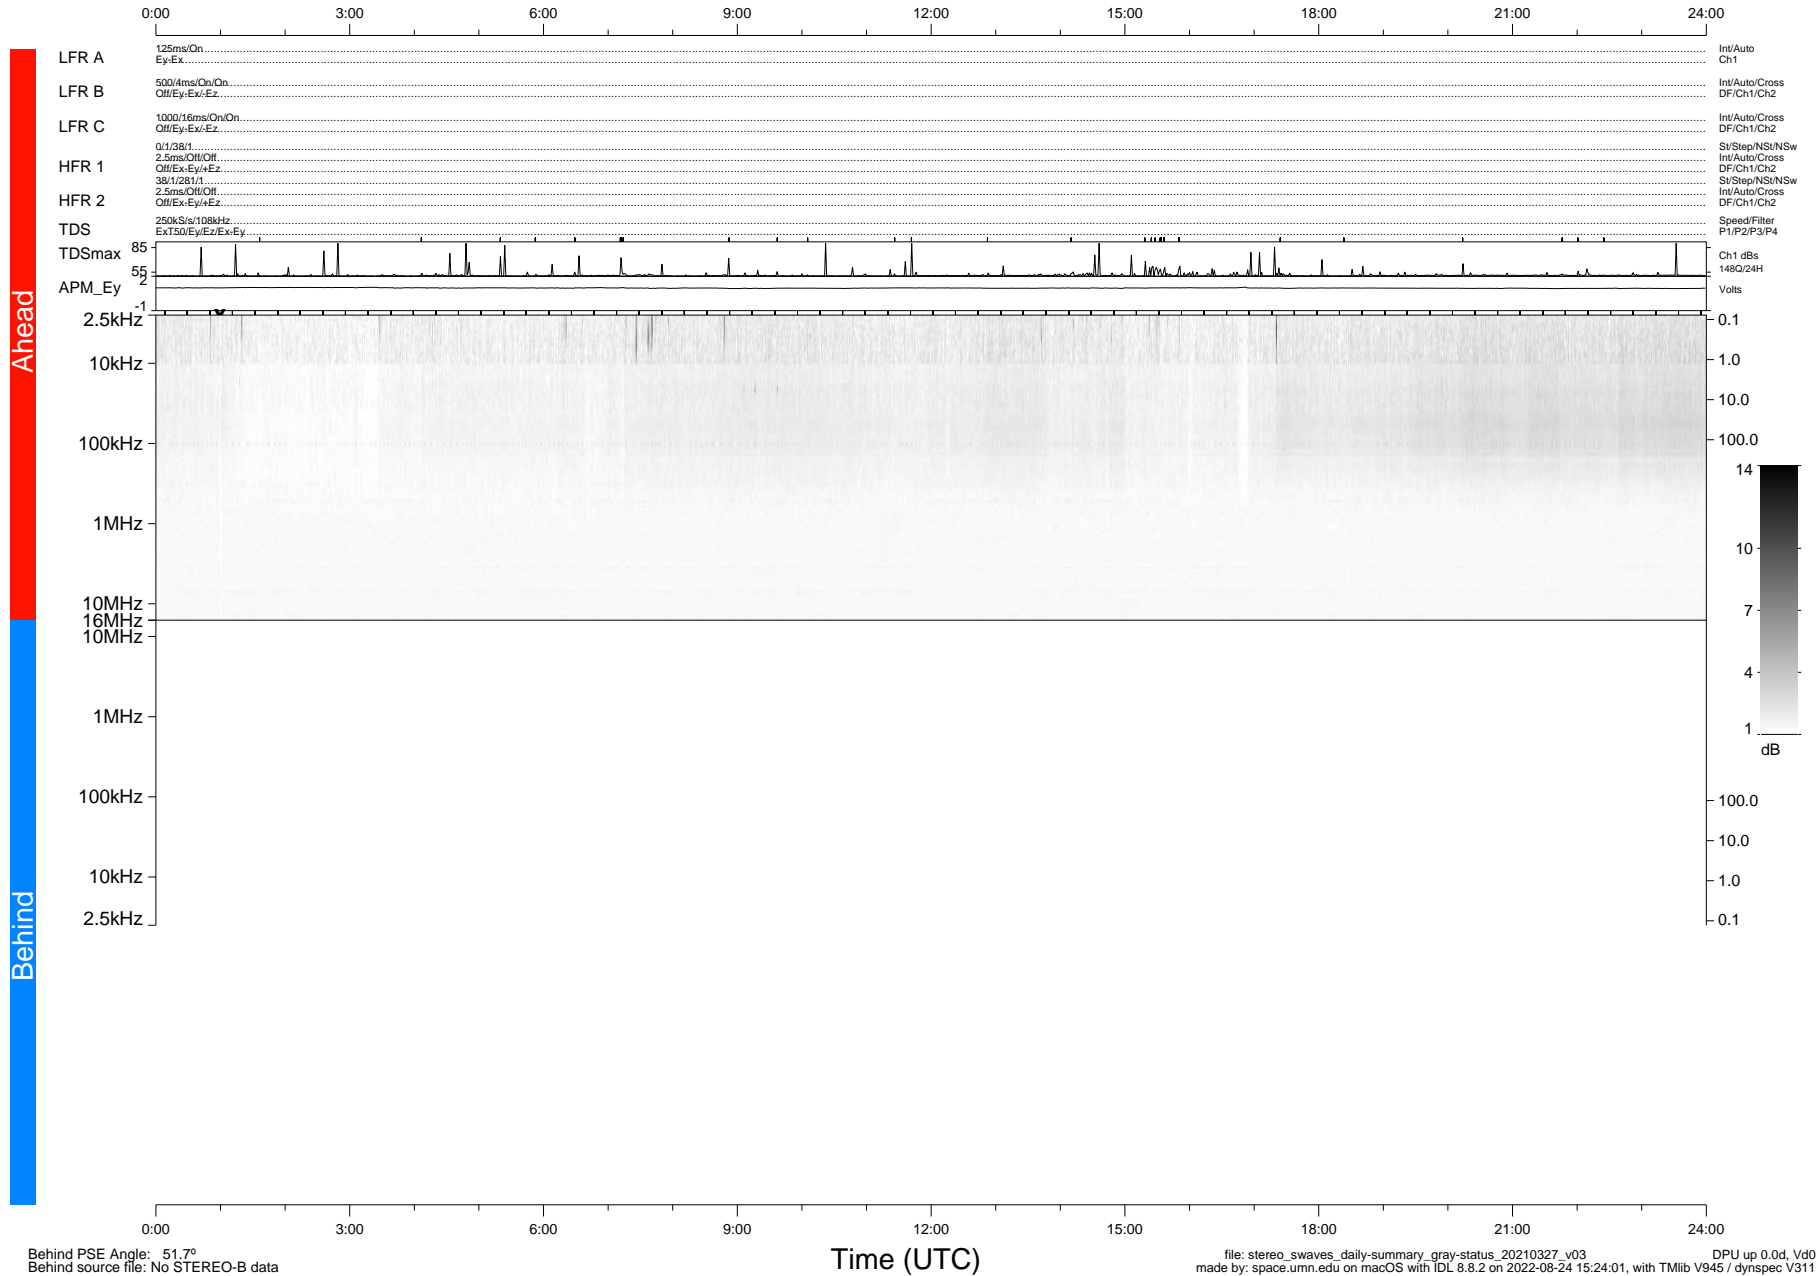

STEREO/WAVES Daily Summary - 27-Mar-2021 (DOY 086)

Ahead source file: swaves_ahead_2021_086_1_05.fin (Recovery: 100.0% HK, 94% Pkts)
 Ahead PSE Angle: -54.7°

DPU up 2089.9d, V412d36

Behind PSE Angle: 51.7°
 Behind source file: No STEREO-B data

file: stereo_swaves_daily-summary_gray-status_20210327_v03
 made by: space.umn.edu on macOS with IDL 8.8.2 on 2022-08-24 15:24:01, with TLib V945 / dynspec V311
 DPU up 0.0d, Vd0