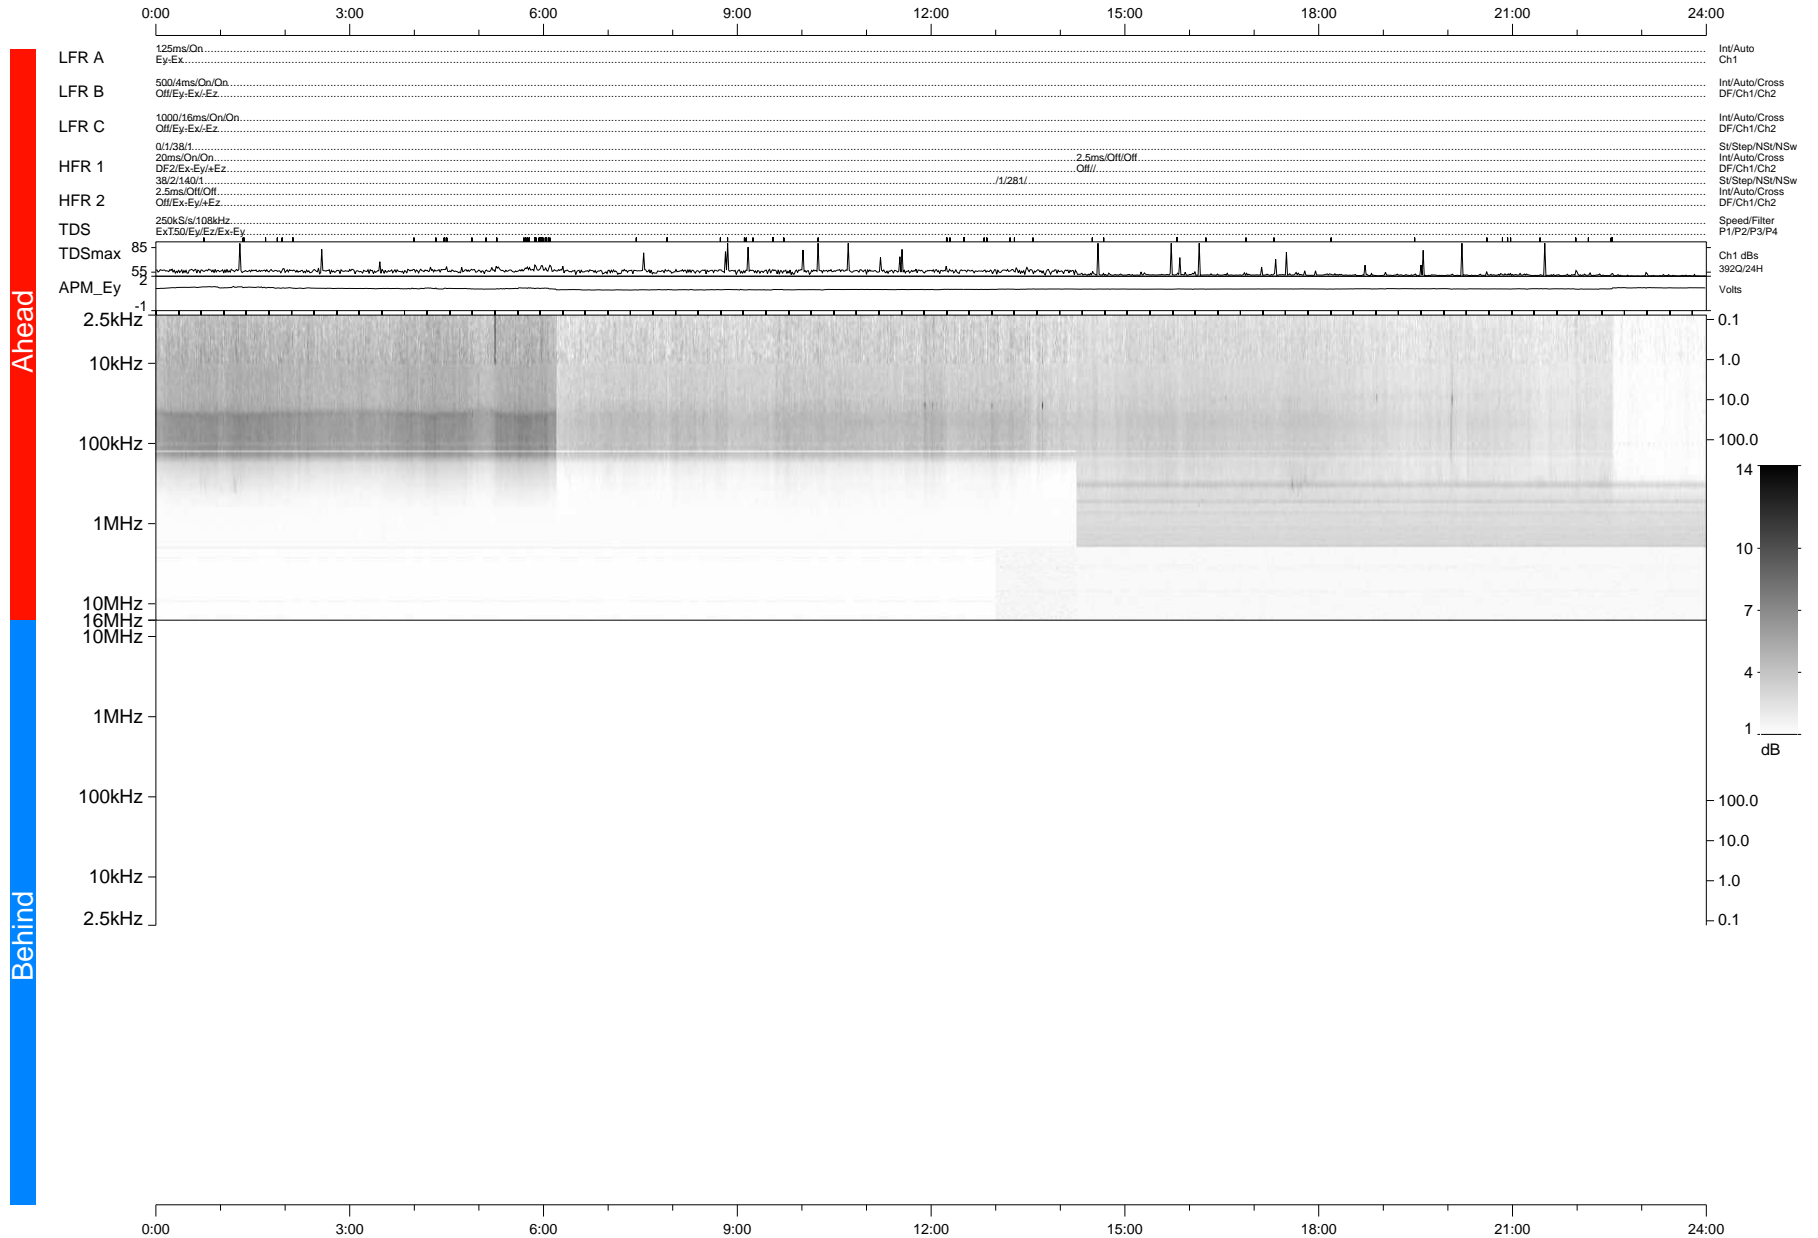

# STEREO/WAVES Daily Summary - 26-Mar-2021 (DOY 085)

Ahead source file: swaves\_ahead\_2021\_085\_1\_05.fin (Recovery: 100.0% HK, 120% Pkts)  
 Ahead PSE Angle: -54.7°

DPU up 2088.9d, V412d36

Behind PSE Angle: 51.8°  
 Behind source file: No STEREO-B data

Time (UTC)

file: stereo\_swaves\_daily-summary\_gray-status\_20210326\_v04 DPU up 0.0d, Vd0  
 made by: space.umn.edu on macOS with IDL 8.8.2 on 2022-10-02 14:07:39, with TLib V945 / dynspec V311