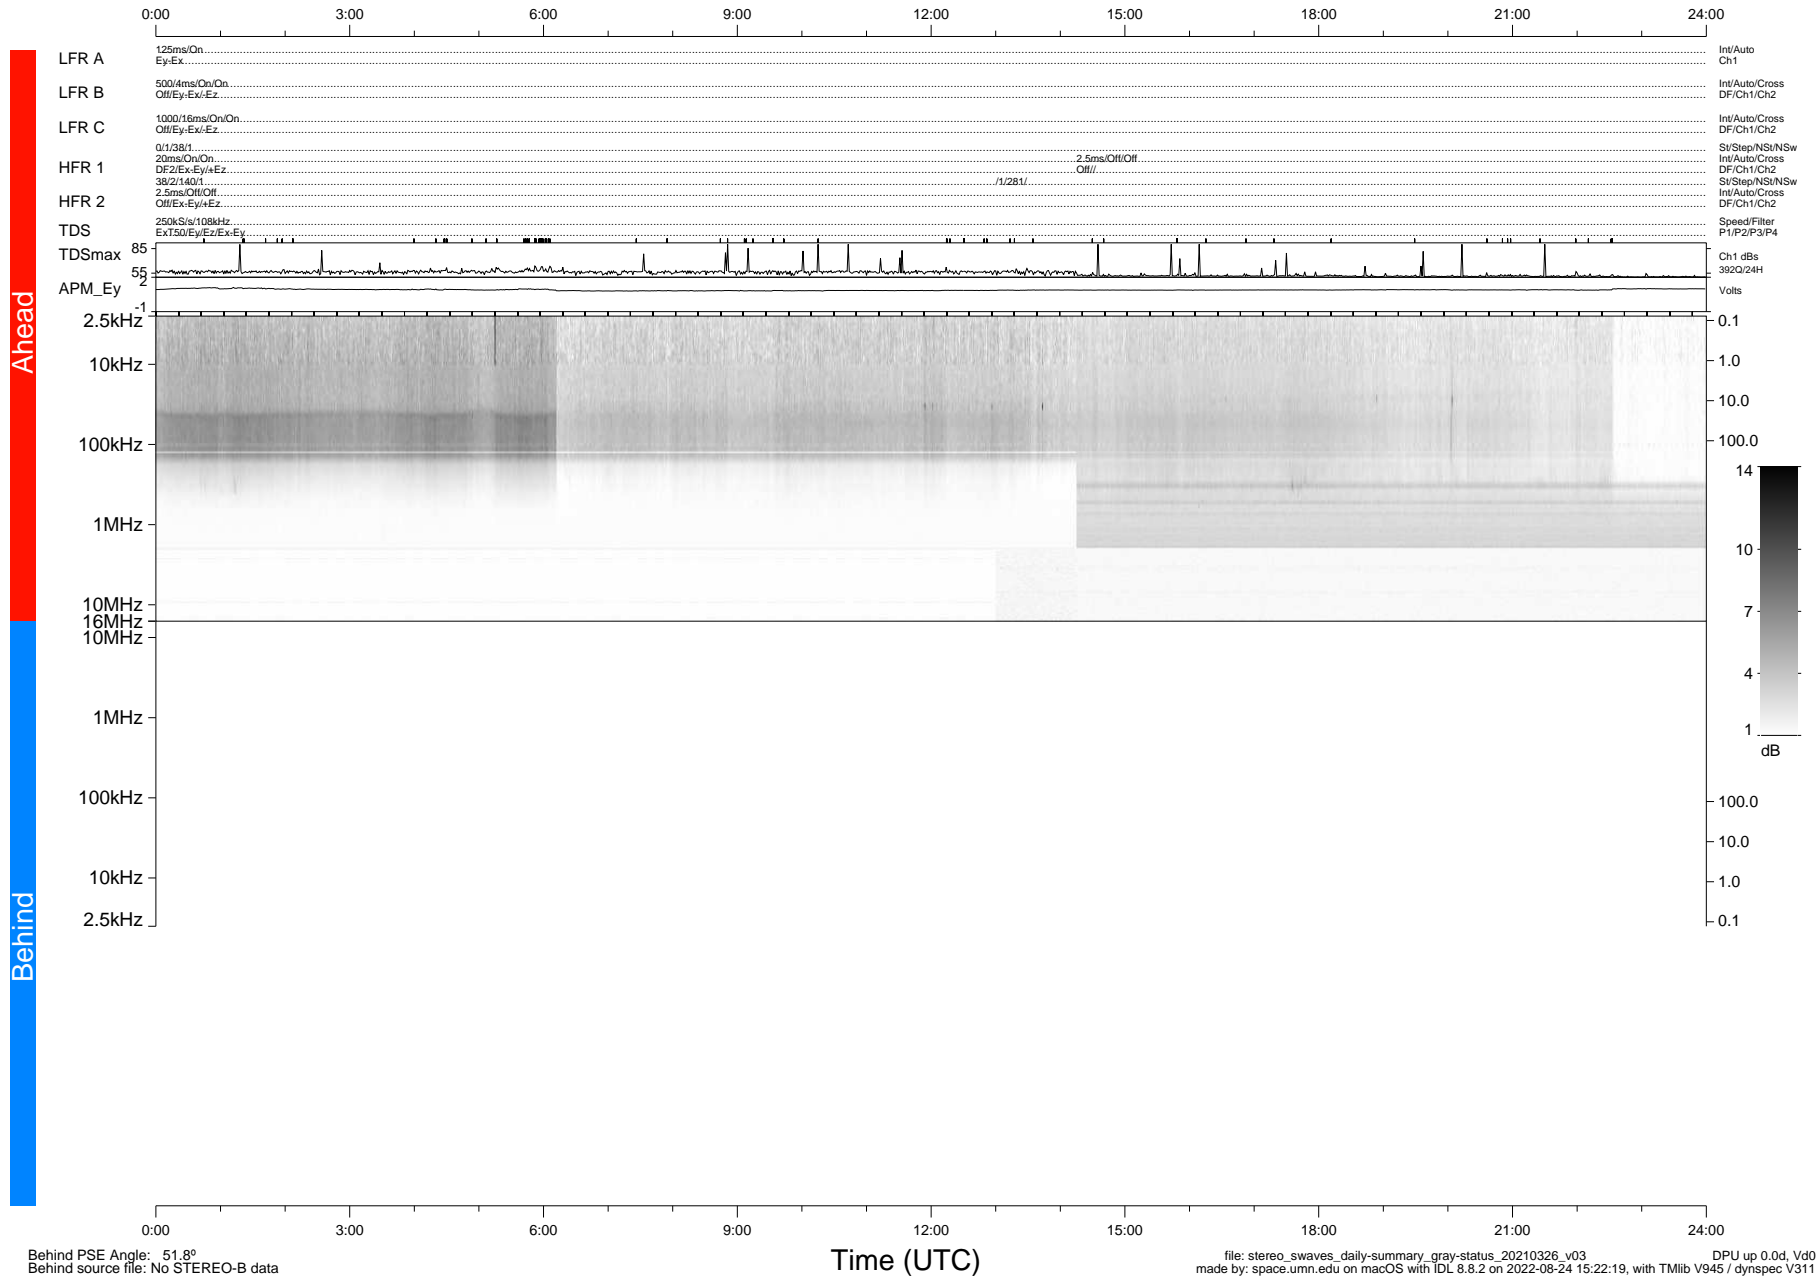

STEREO/WAVES Daily Summary - 26-Mar-2021 (DOY 085)

Ahead source file: swaves_ahead_2021_085_1_05.fin (Recovery: 100.0% HK, 120% Pkts)
 Ahead PSE Angle: -54.7°

DPU up 2088.9d, V412d36

Behind PSE Angle: 51.8°
 Behind source file: No STEREO-B data

file: stereo_swaves_daily-summary_gray-status_20210326_v03
 made by: space.umn.edu on macOS with IDL 8.8.2 on 2022-08-24 15:22:19, with Tlib V945 / dynspec V311
 DPU up 0.0d, Vd0