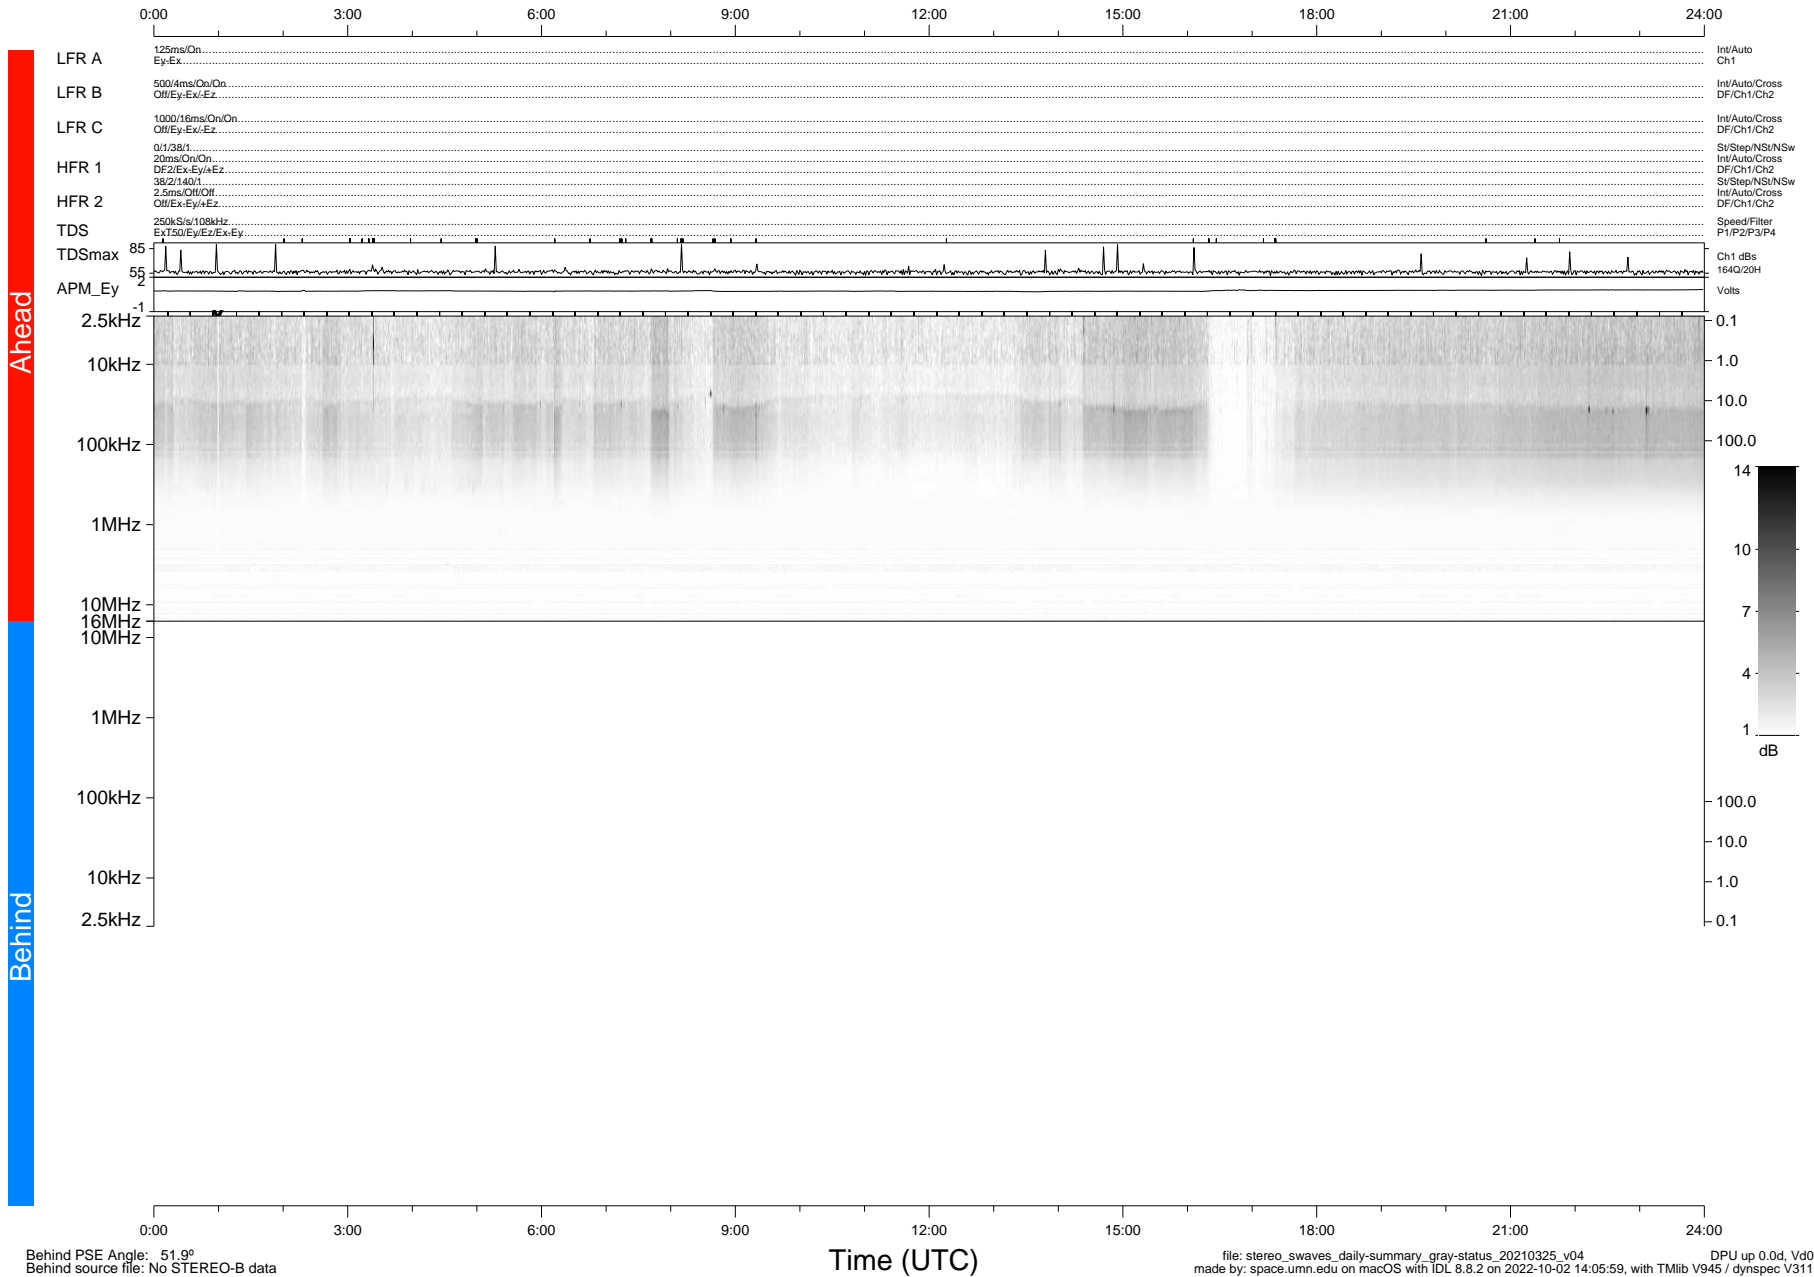

# STEREO/WAVES Daily Summary - 25-Mar-2021 (DOY 084)

Ahead source file: swaves\_ahead\_2021\_084\_1\_05.fin (Recovery: 100.0% HK, 78% Pkts)  
 Ahead PSE Angle: -54.7°

DPU up 2087.9d, V412d32

Behind PSE Angle: 51.9°  
 Behind source file: No STEREO-B data

file: stereo\_swaves\_daily-summary\_gray-status\_20210325\_v04 DPU up 0.0d, Vd0  
 made by: space.umn.edu on macOS with IDL 8.8.2 on 2022-10-02 14:05:59, with TLib V945 / dynspec V311