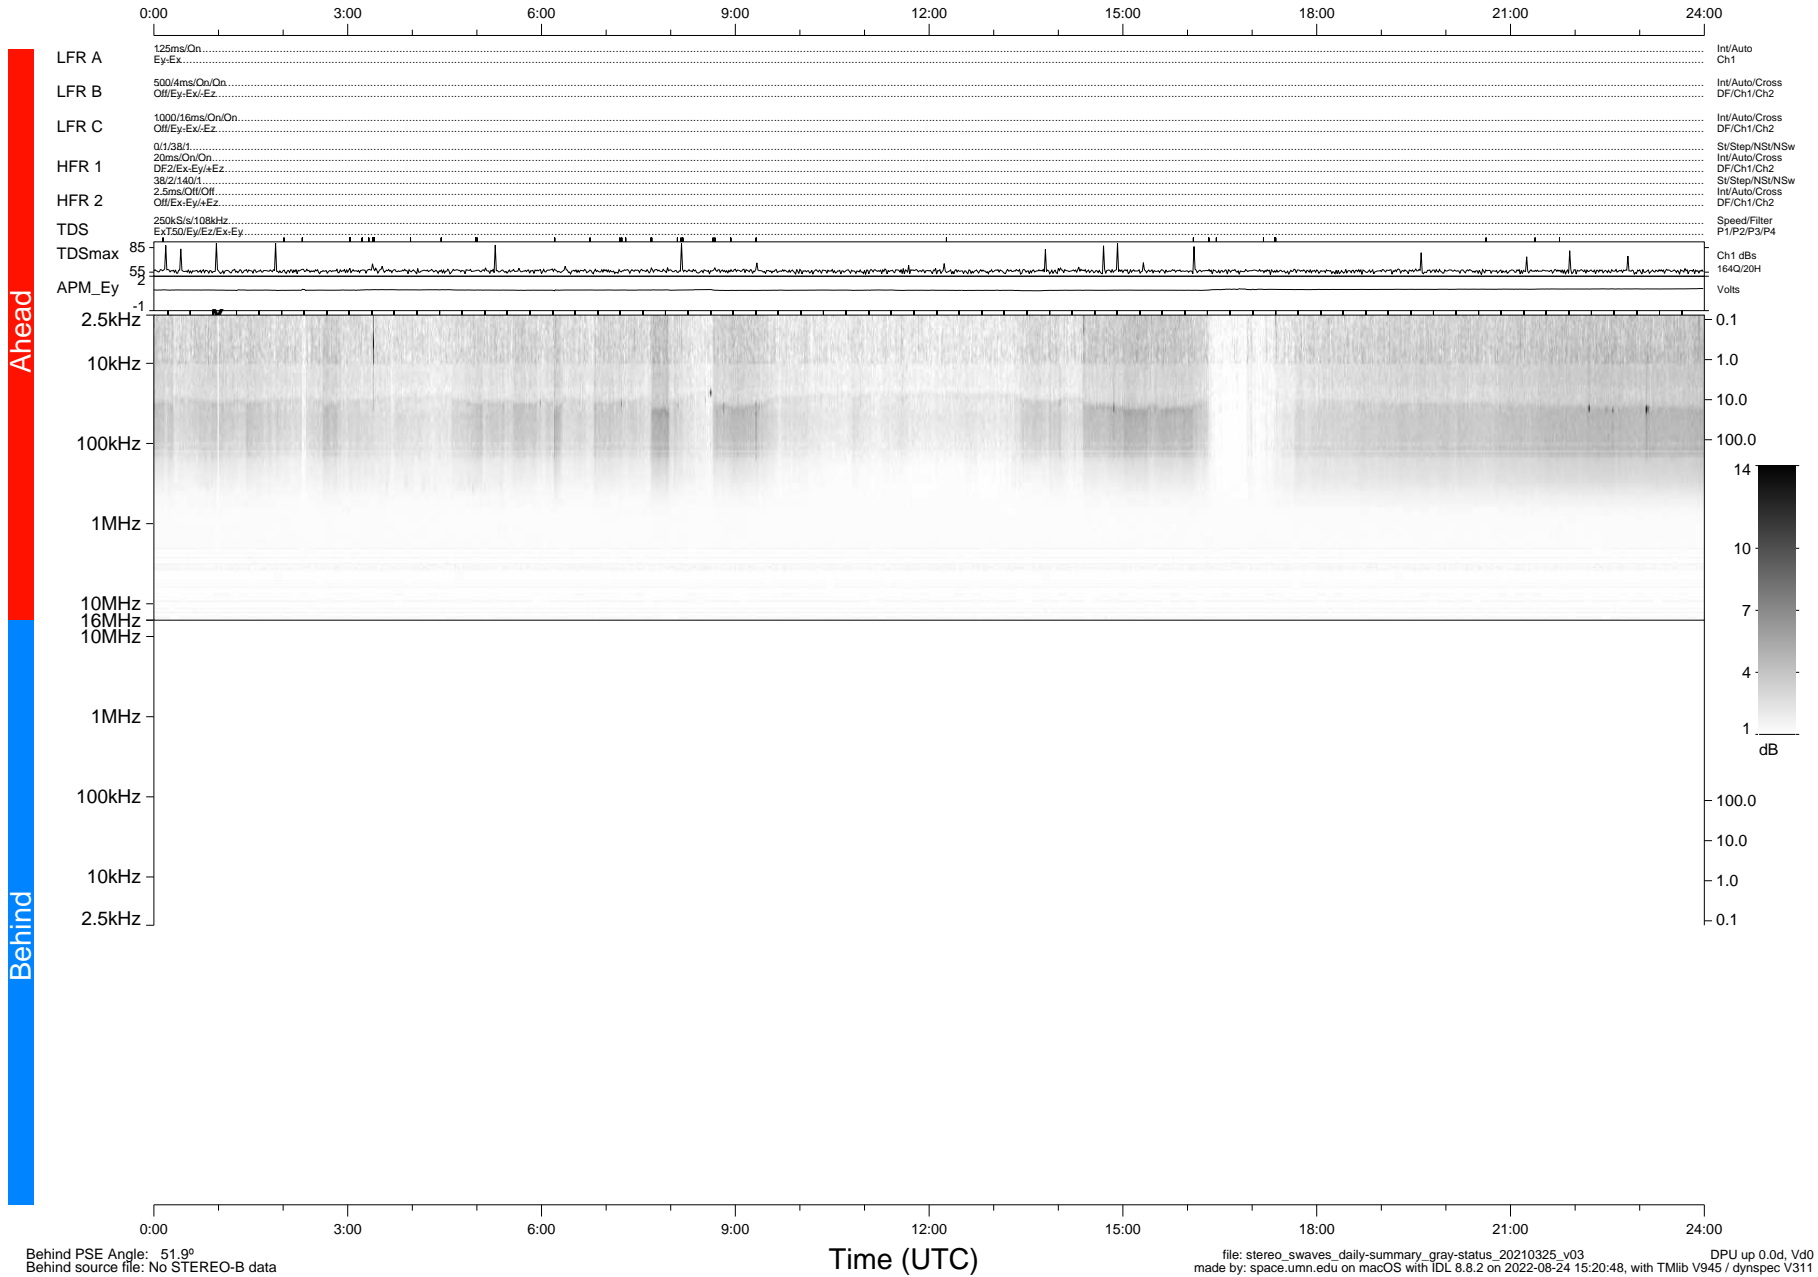

STEREO/WAVES Daily Summary - 25-Mar-2021 (DOY 084)

Ahead source file: swaves_ahead_2021_084_1_05.fin (Recovery: 100.0% HK, 78% Pkts)
 Ahead PSE Angle: -54.7°

DPU up 2087.9d, V412d32

Behind PSE Angle: 51.9°
 Behind source file: No STEREO-B data

file: stereo_swaves_daily-summary_gray-status_20210325_v03
 made by: space.umn.edu on macOS with IDL 8.8.2 on 2022-08-24 15:20:48, with TLib V945 / dynspec V311
 DPU up 0.0d, Vd0