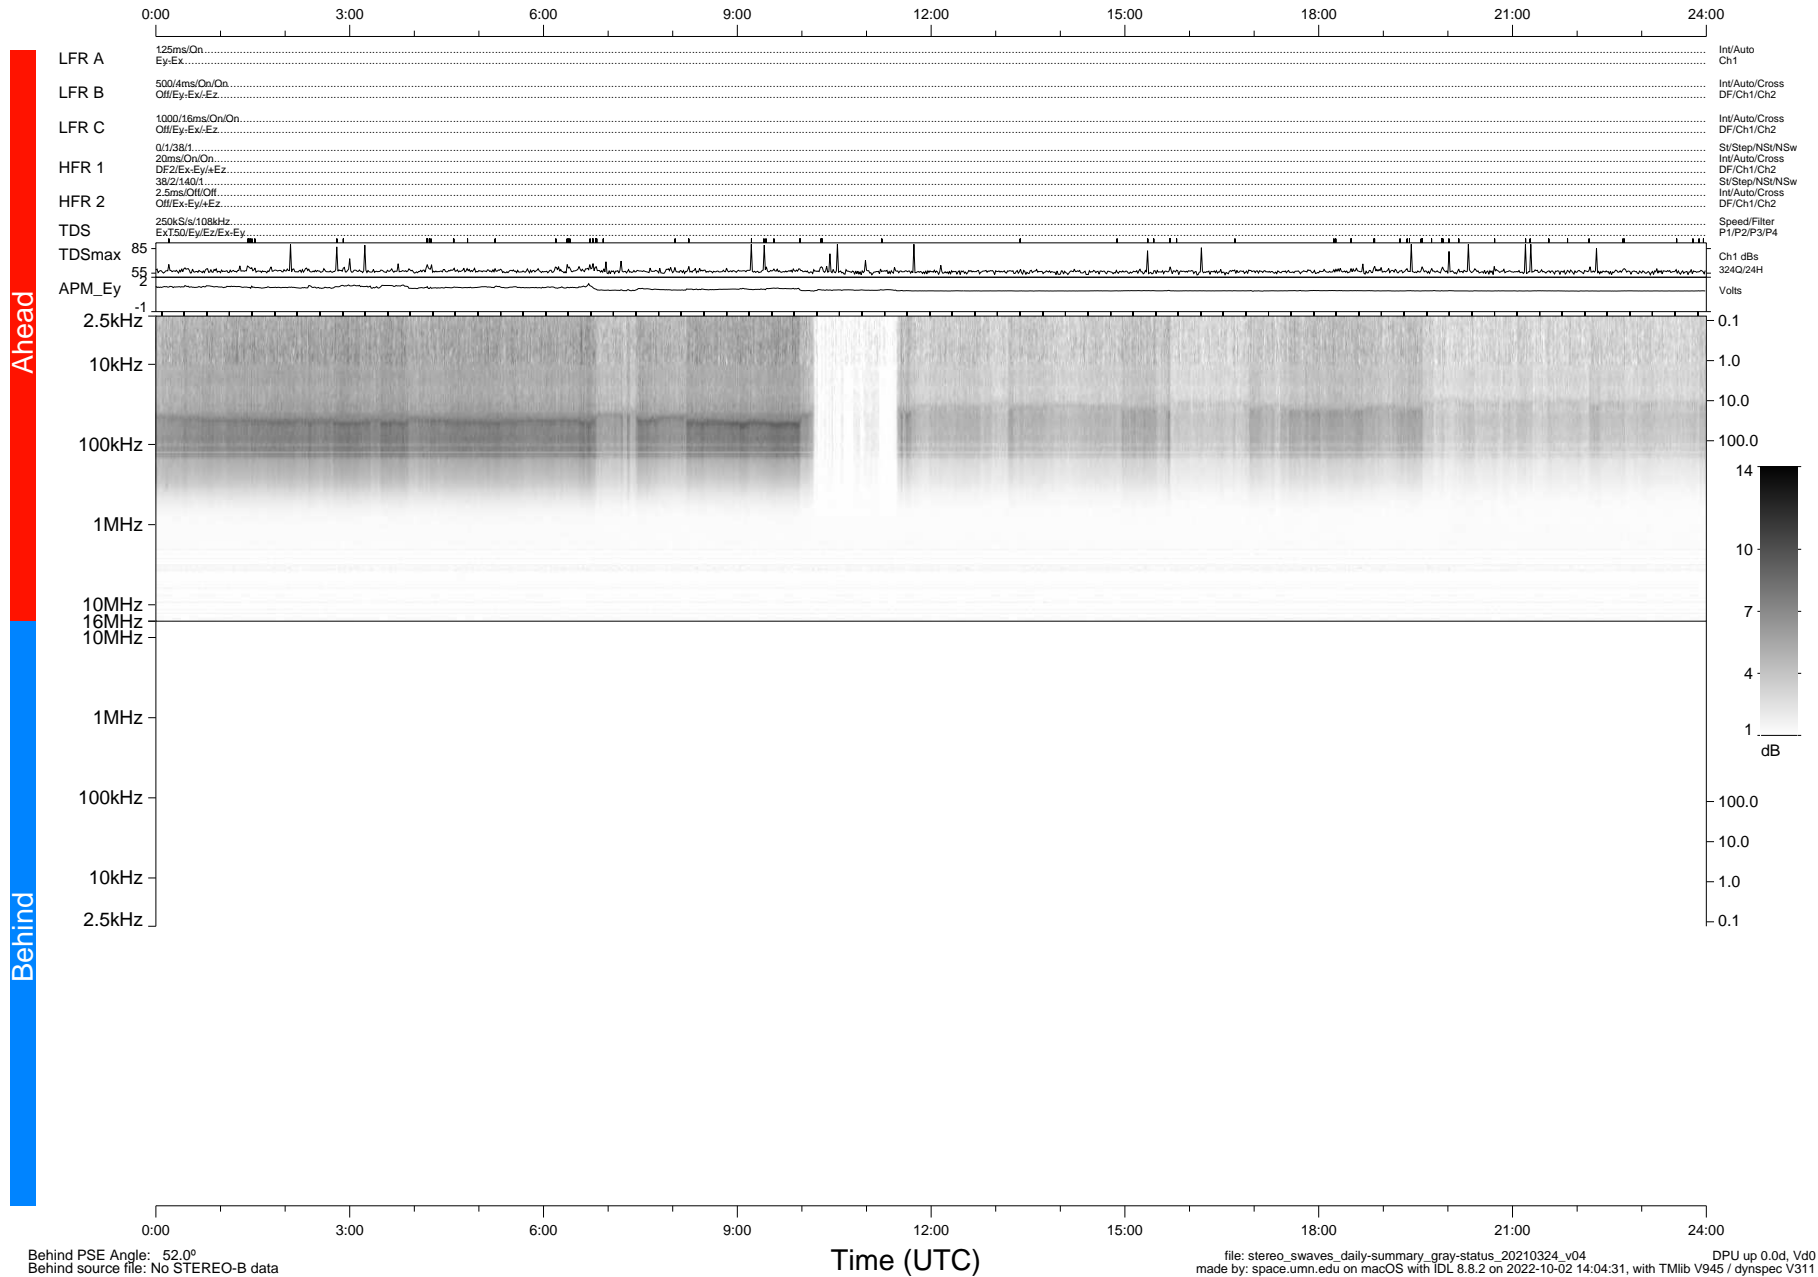

STEREO/WAVES Daily Summary - 24-Mar-2021 (DOY 083)

Ahead source file: swaves_ahead_2021_083_1_05.fin (Recovery: 100.0% HK, 102% Pkts)
 Ahead PSE Angle: -54.8°

DPU up 2086.9d, V412d32

Behind PSE Angle: 52.0°
 Behind source file: No STEREO-B data

file: stereo_swaves_daily-summary_gray-status_20210324_v04
 made by: space.umn.edu on macOS with IDL 8.8.2 on 2022-10-02 14:04:31, with Tlib V945 / dynspec V311
 DPU up 0.0d, Vd0