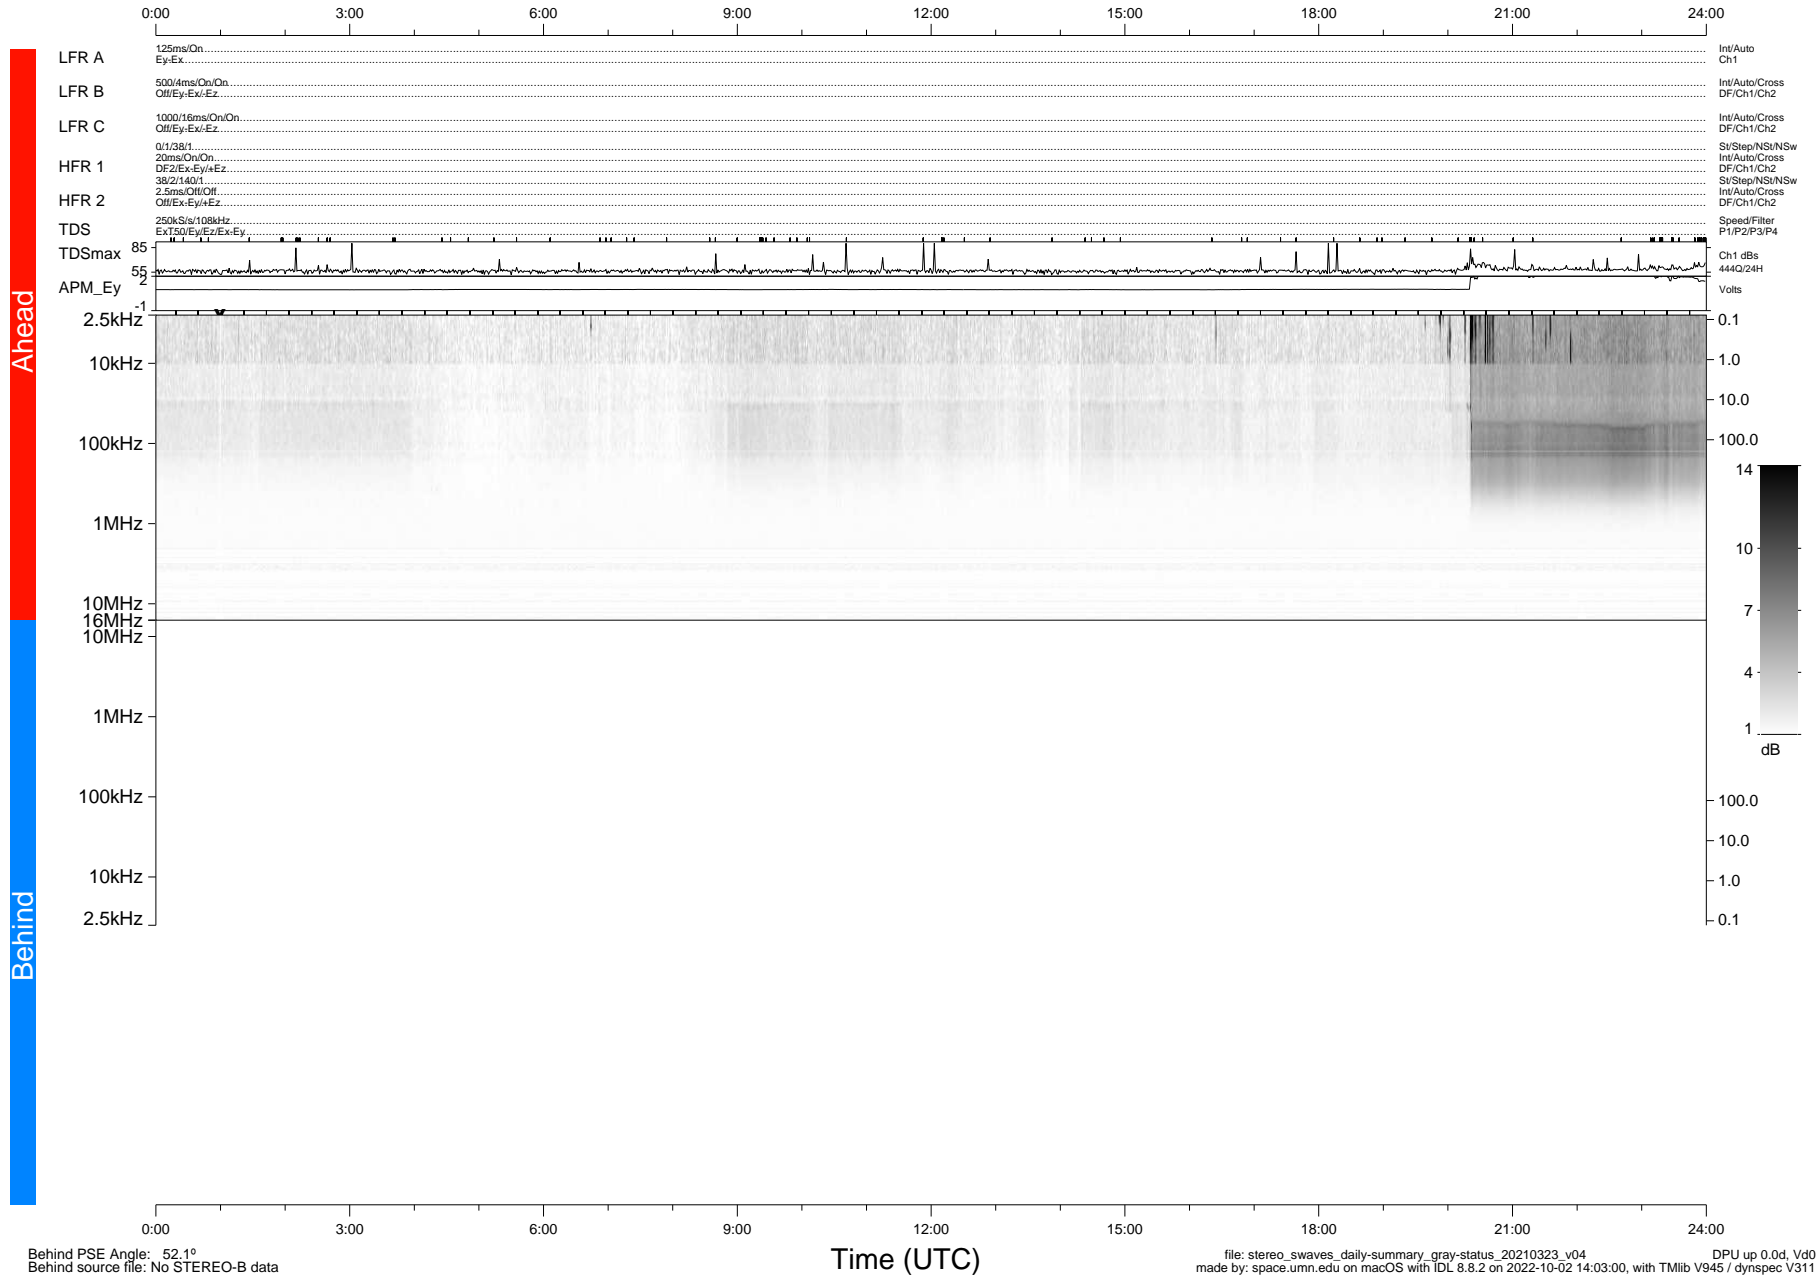

STEREO/WAVES Daily Summary - 23-Mar-2021 (DOY 082)

Ahead source file: swaves_ahead_2021_082_1_06.fin (Recovery: 100.0% HK, 120% Pkts)
 Ahead PSE Angle: -54.8°

DPU up 2085.9d, V412d32

Behind PSE Angle: 52.1°
 Behind source file: No STEREO-B data

file: stereo_swaves_daily-summary_gray-status_20210323_v04
 made by: space.umn.edu on macOS with IDL 8.8.2 on 2022-10-02 14:03:00, with Tlib V945 / dynspec V311
 DPU up 0.0d, Vd0