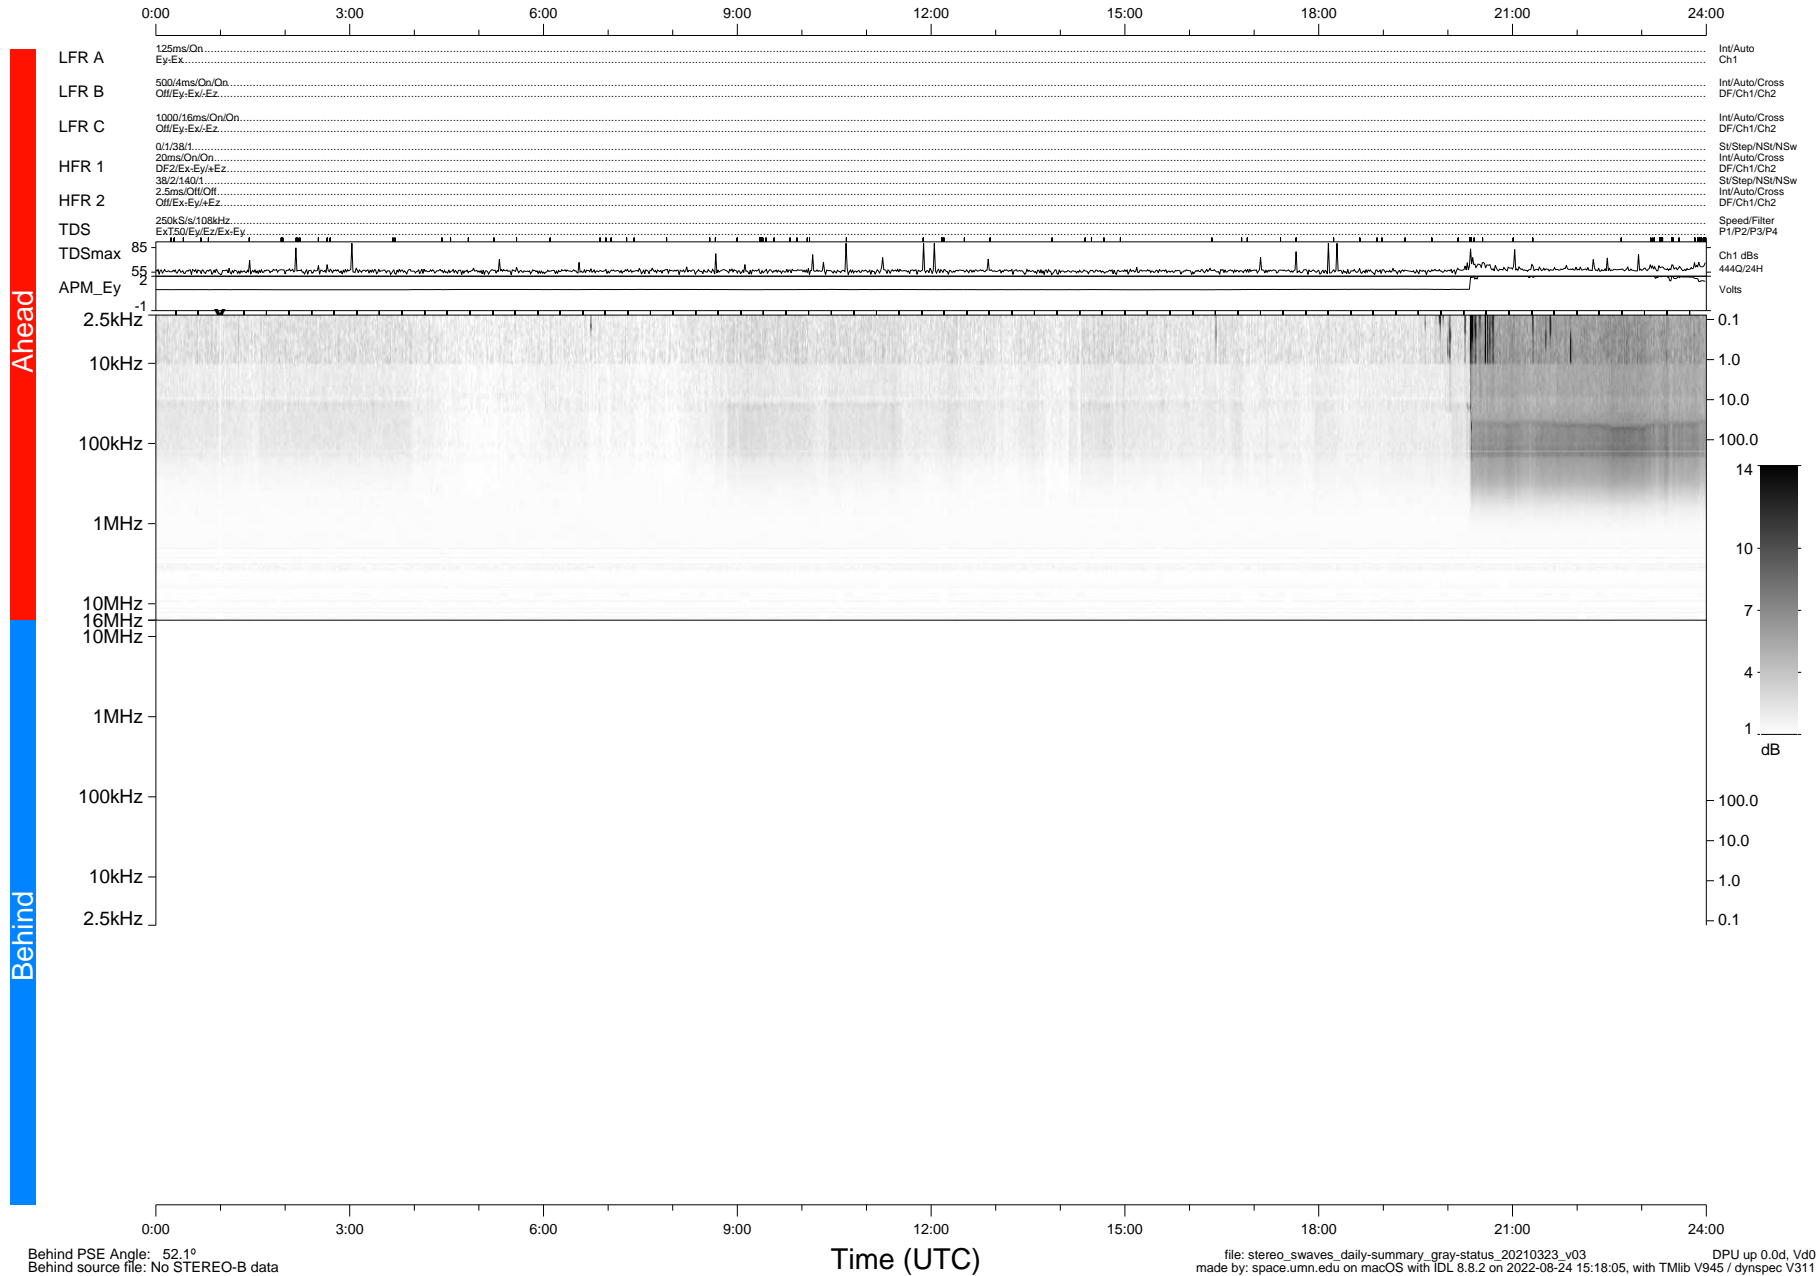

STEREO/WAVES Daily Summary - 23-Mar-2021 (DOY 082)

Ahead source file: swaves_ahead_2021_082_1_06.fin (Recovery: 100.0% HK, 120% Pkts)
 Ahead PSE Angle: -54.8°

DPU up 2085.9d, V412d32

Behind PSE Angle: 52.1°
 Behind source file: No STEREO-B data

file: stereo_swaves_daily-summary_gray-status_20210323_v03
 made by: space.umn.edu on macOS with IDL 8.8.2 on 2022-08-24 15:18:05, with Tlib V945 / dynspec V311
 DPU up 0.0d, Vd0