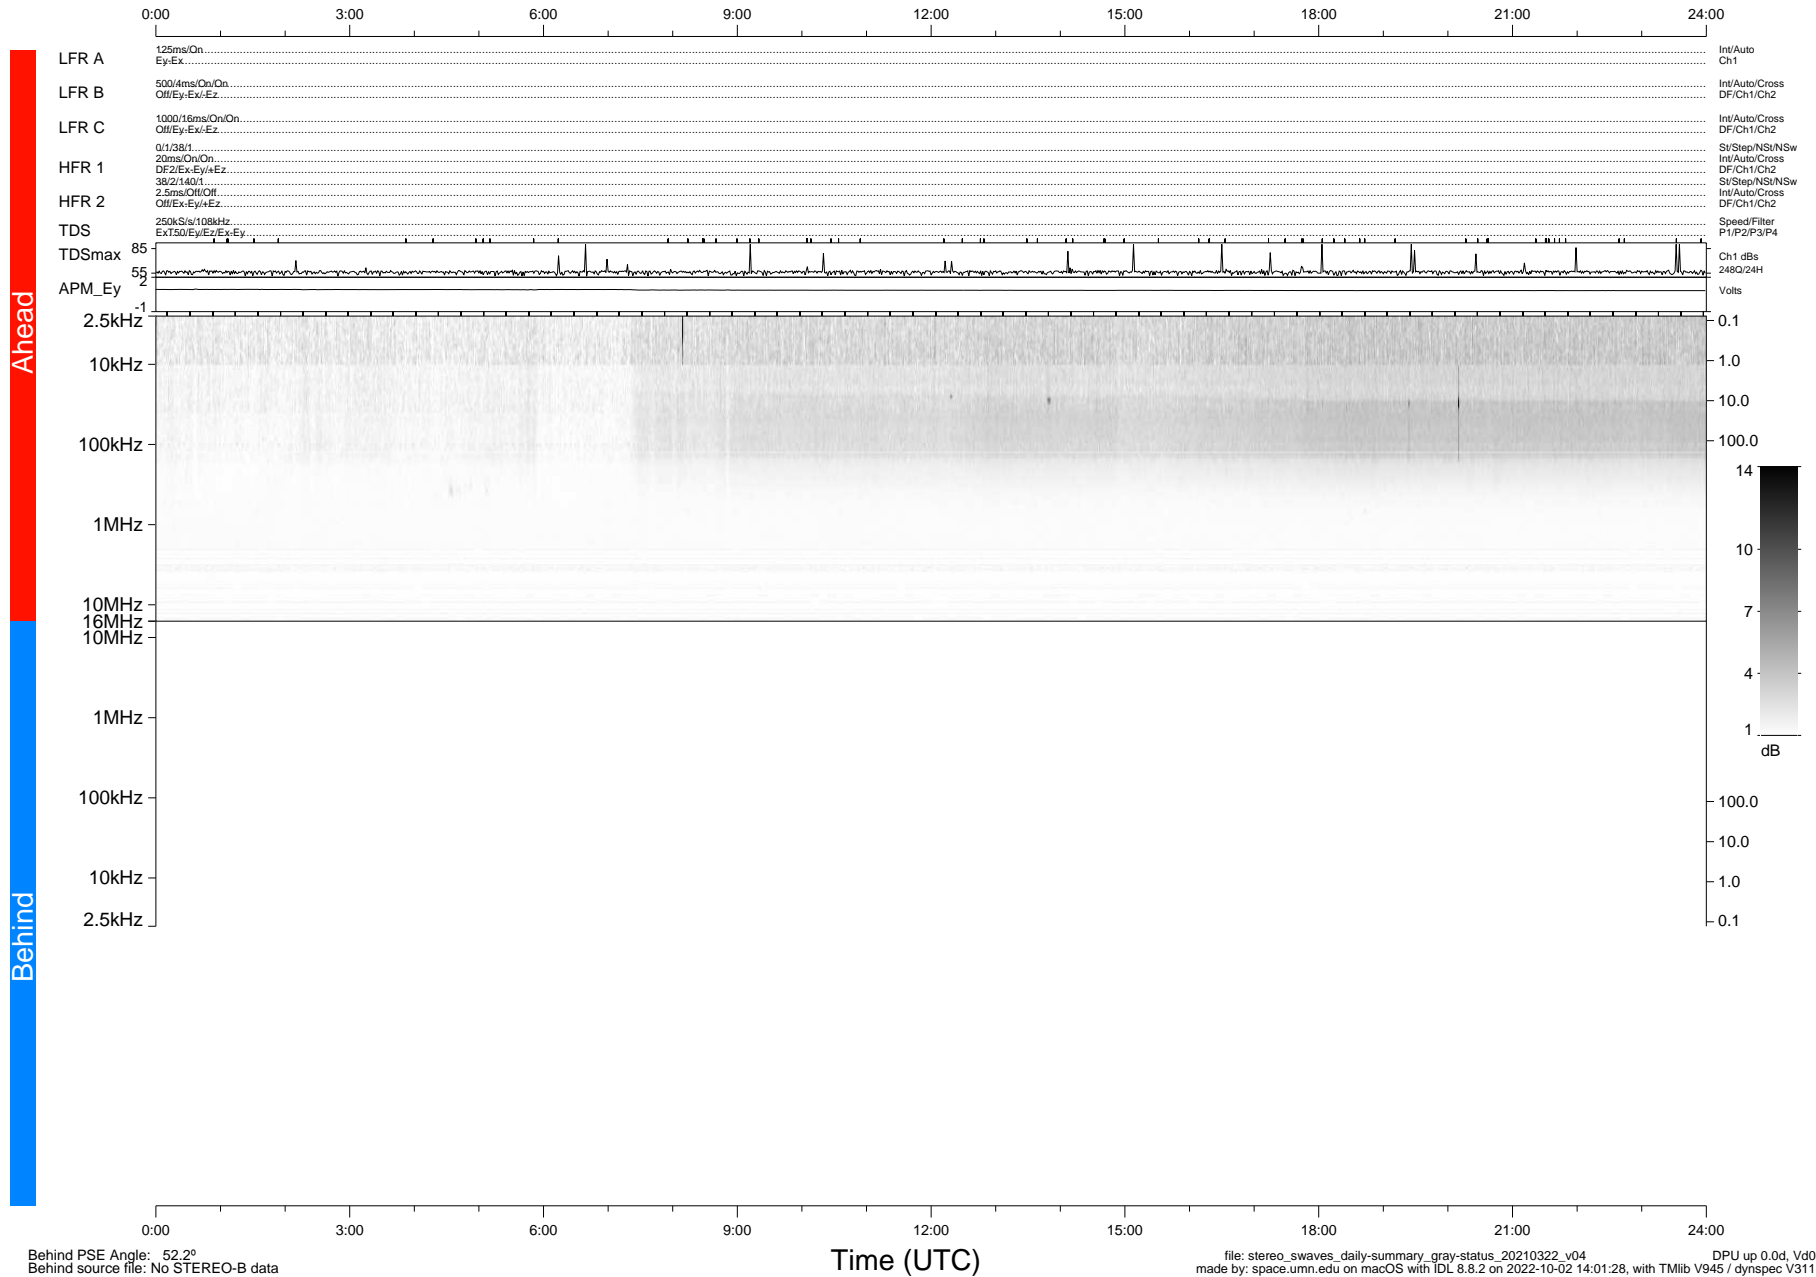

# STEREO/WAVES Daily Summary - 22-Mar-2021 (DOY 081)

Ahead source file: swaves\_ahead\_2021\_081\_1\_05.fin (Recovery: 100.0% HK, 91% Pkts)  
 Ahead PSE Angle: -54.8°

DPU up 2084.9d, V412d32

Behind PSE Angle: 52.2°  
 Behind source file: No STEREO-B data

Time (UTC)

file: stereo\_swaves\_daily-summary\_gray-status\_20210322\_v04 DPU up 0.0d, Vd0  
 made by: space.umn.edu on macOS with IDL 8.8.2 on 2022-10-02 14:01:28, with Tlib V945 / dynspec V311