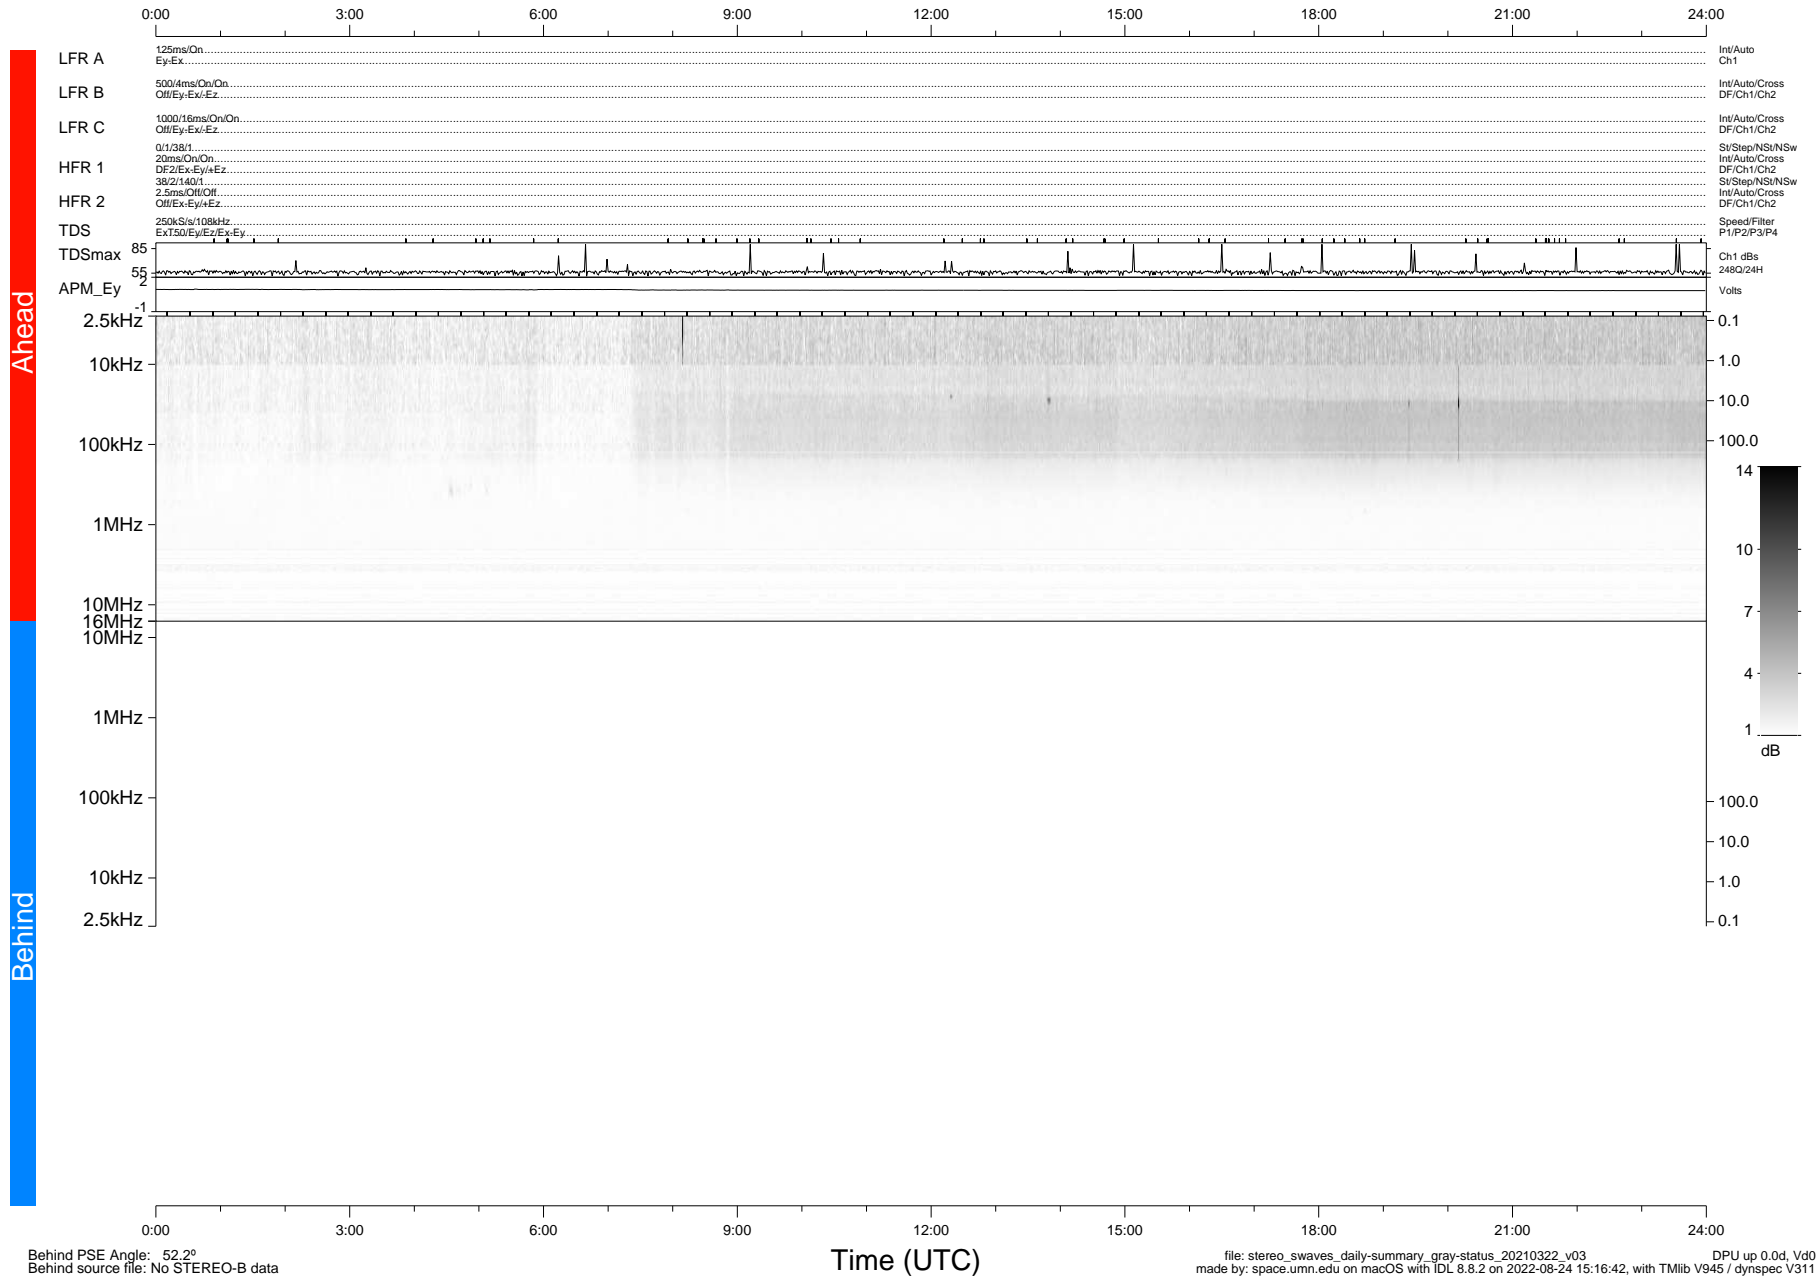

STEREO/WAVES Daily Summary - 22-Mar-2021 (DOY 081)

Ahead source file: swaves_ahead_2021_081_1_05.fin (Recovery: 100.0% HK, 91% Pkts)
 Ahead PSE Angle: -54.8°

DPU up 2084.9d, V412d32

Behind PSE Angle: 52.2°
 Behind source file: No STEREO-B data

file: stereo_swaves_daily-summary_gray-status_20210322_v03 DPU up 0.0d, Vd0
 made by: space.umn.edu on macOS with IDL 8.8.2 on 2022-08-24 15:16:42, with TLib V945 / dynspec V311