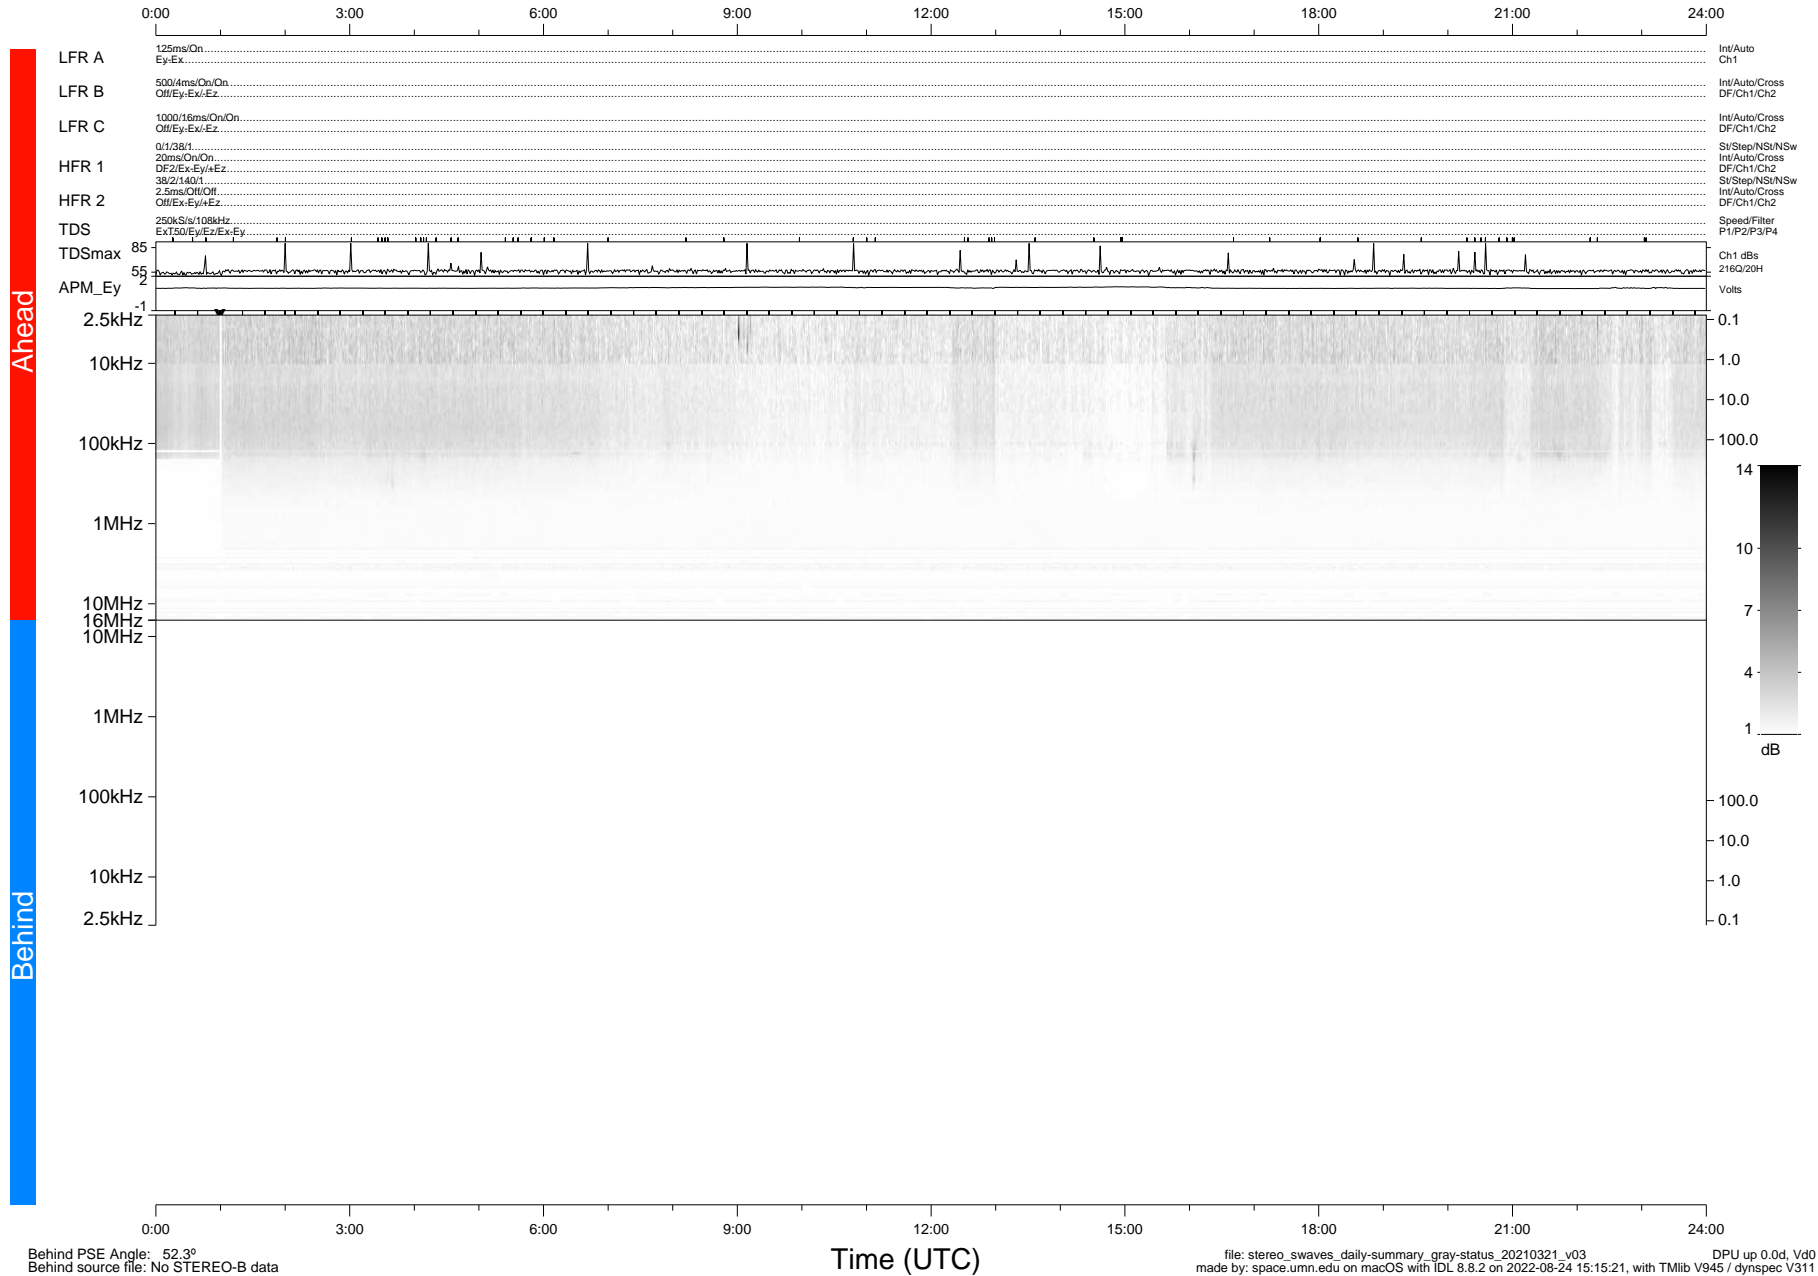

STEREO/WAVES Daily Summary - 21-Mar-2021 (DOY 080)

Ahead source file: swaves_ahead_2021_080_1_06.fin (Recovery: 100.0% HK, 86% Pkts)
 Ahead PSE Angle: -54.9°

DPU up 2083.9d, V412d32

Behind PSE Angle: 52.3°
 Behind source file: No STEREO-B data

file: stereo_swaves_daily-summary_gray-status_20210321_v03 DPU up 0.0d, Vd0
 made by: space.umn.edu on macOS with IDL 8.8.2 on 2022-08-24 15:15:21, with TLib V945 / dynspec V311